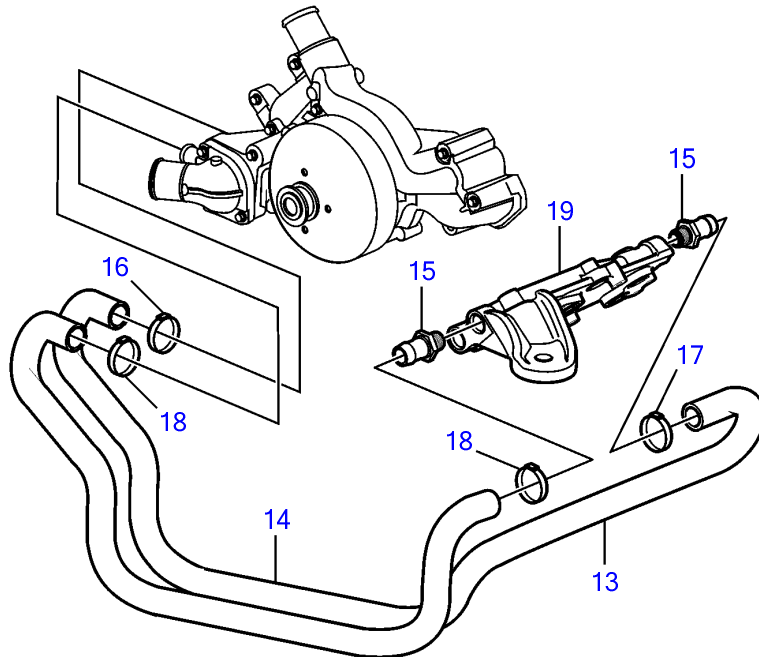

V8-380-CE-A

26253

V8-380-CE-A

REF	PART NO.	QTY	DESCRIPTION	SEE SEC.	NOTES
1	21883715	1	Pump		
2	21883716	2	• Gasket		
3	21883727	1	• Elbow		
4			• Seal		not sold separately
5		1	• Thermostat		included with pump, remove before pump installation
6		2	• Bolt		not sold separately
7	965222	2	Flange screw		
8	21617456	1	Plug		
9	21883728	6	Hexagon screw		
10	21616861	1	Hose		
11		1	Hose clamp		
12		1	Hose clamp		
13	21616863	1	Hose		
14	21616867	1	Hose		
15	21847712	2	Adapter		
16	(978176)	1	Hose clamp		Obsolete part
17		1	Hose clamp		
18		2	Hose clamp		
19		1	Bracket, engine mount	37036	