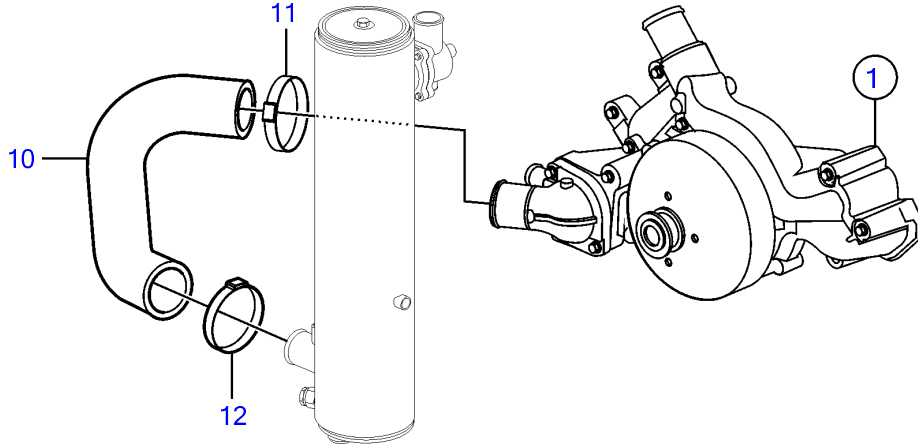

V8-380-CE-A

26253

V8-380-CE-A

REF	PART NO.	QTY	DESCRIPTION	SEE SEC.	NOTES
1	21883715	1	Pump		
2	21883716	2	• Gasket		
3	21883727	1	• Elbow		
4			• Seal		not sold separately
5		1	• Thermostat		included with pump, remove before pump installation
6		2	• Bolt		not sold separately
7	965222	2	Flange screw		
8	21617456	1	Plug		
9	21883728	6	Hexagon screw		
10	21616861	1	Hose		
11		1	Hose clamp		
12		1	Hose clamp		
13	21616863	1	Hose		
14	21616867	1	Hose		
15	21847712	2	Adapter		
16	(978176)	1	Hose clamp		Obsolete part
17		1	Hose clamp		
18		2	Hose clamp		
19		1	Bracket, engine mount	37036	