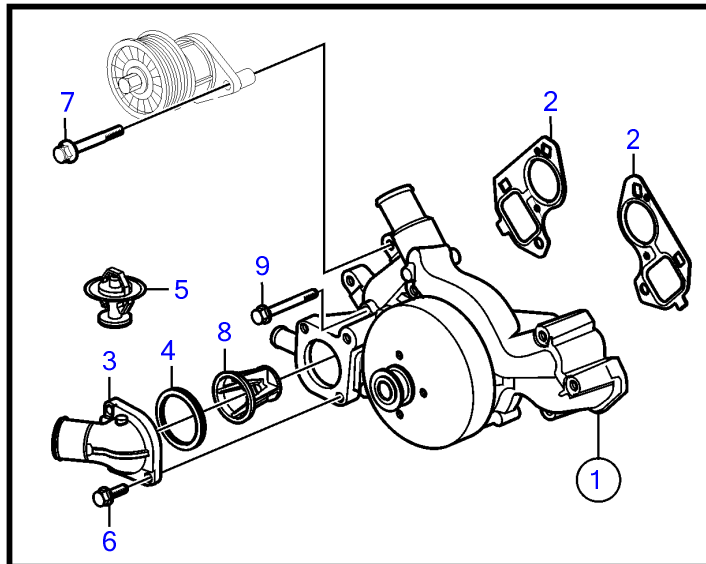

V8-380-CE-A

26253

V8-380-CE-A

REF	PART NO.	QTY	DESCRIPTION	SEE SEC.	NOTES
1	21883715	1	Pump		
2	21883716	2	• Gasket		
3	21883727	1	• Elbow		
4			• Seal		not sold separately
5		1	• Thermostat		included with pump, remove before pump installation
6		2	• Bolt		not sold separately
7	965222	2	Flange screw		
8	21617456	1	Plug		
9	21883728	6	Hexagon screw		
10	21616861	1	Hose		
11		1	Hose clamp		
12		1	Hose clamp		
13	21616863	1	Hose		
14	21616867	1	Hose		
15	21847712	2	Adapter		
16	(978176)	1	Hose clamp		Obsolete part
17		1	Hose clamp		
18		2	Hose clamp		
19		1	Bracket, engine mount	37036	