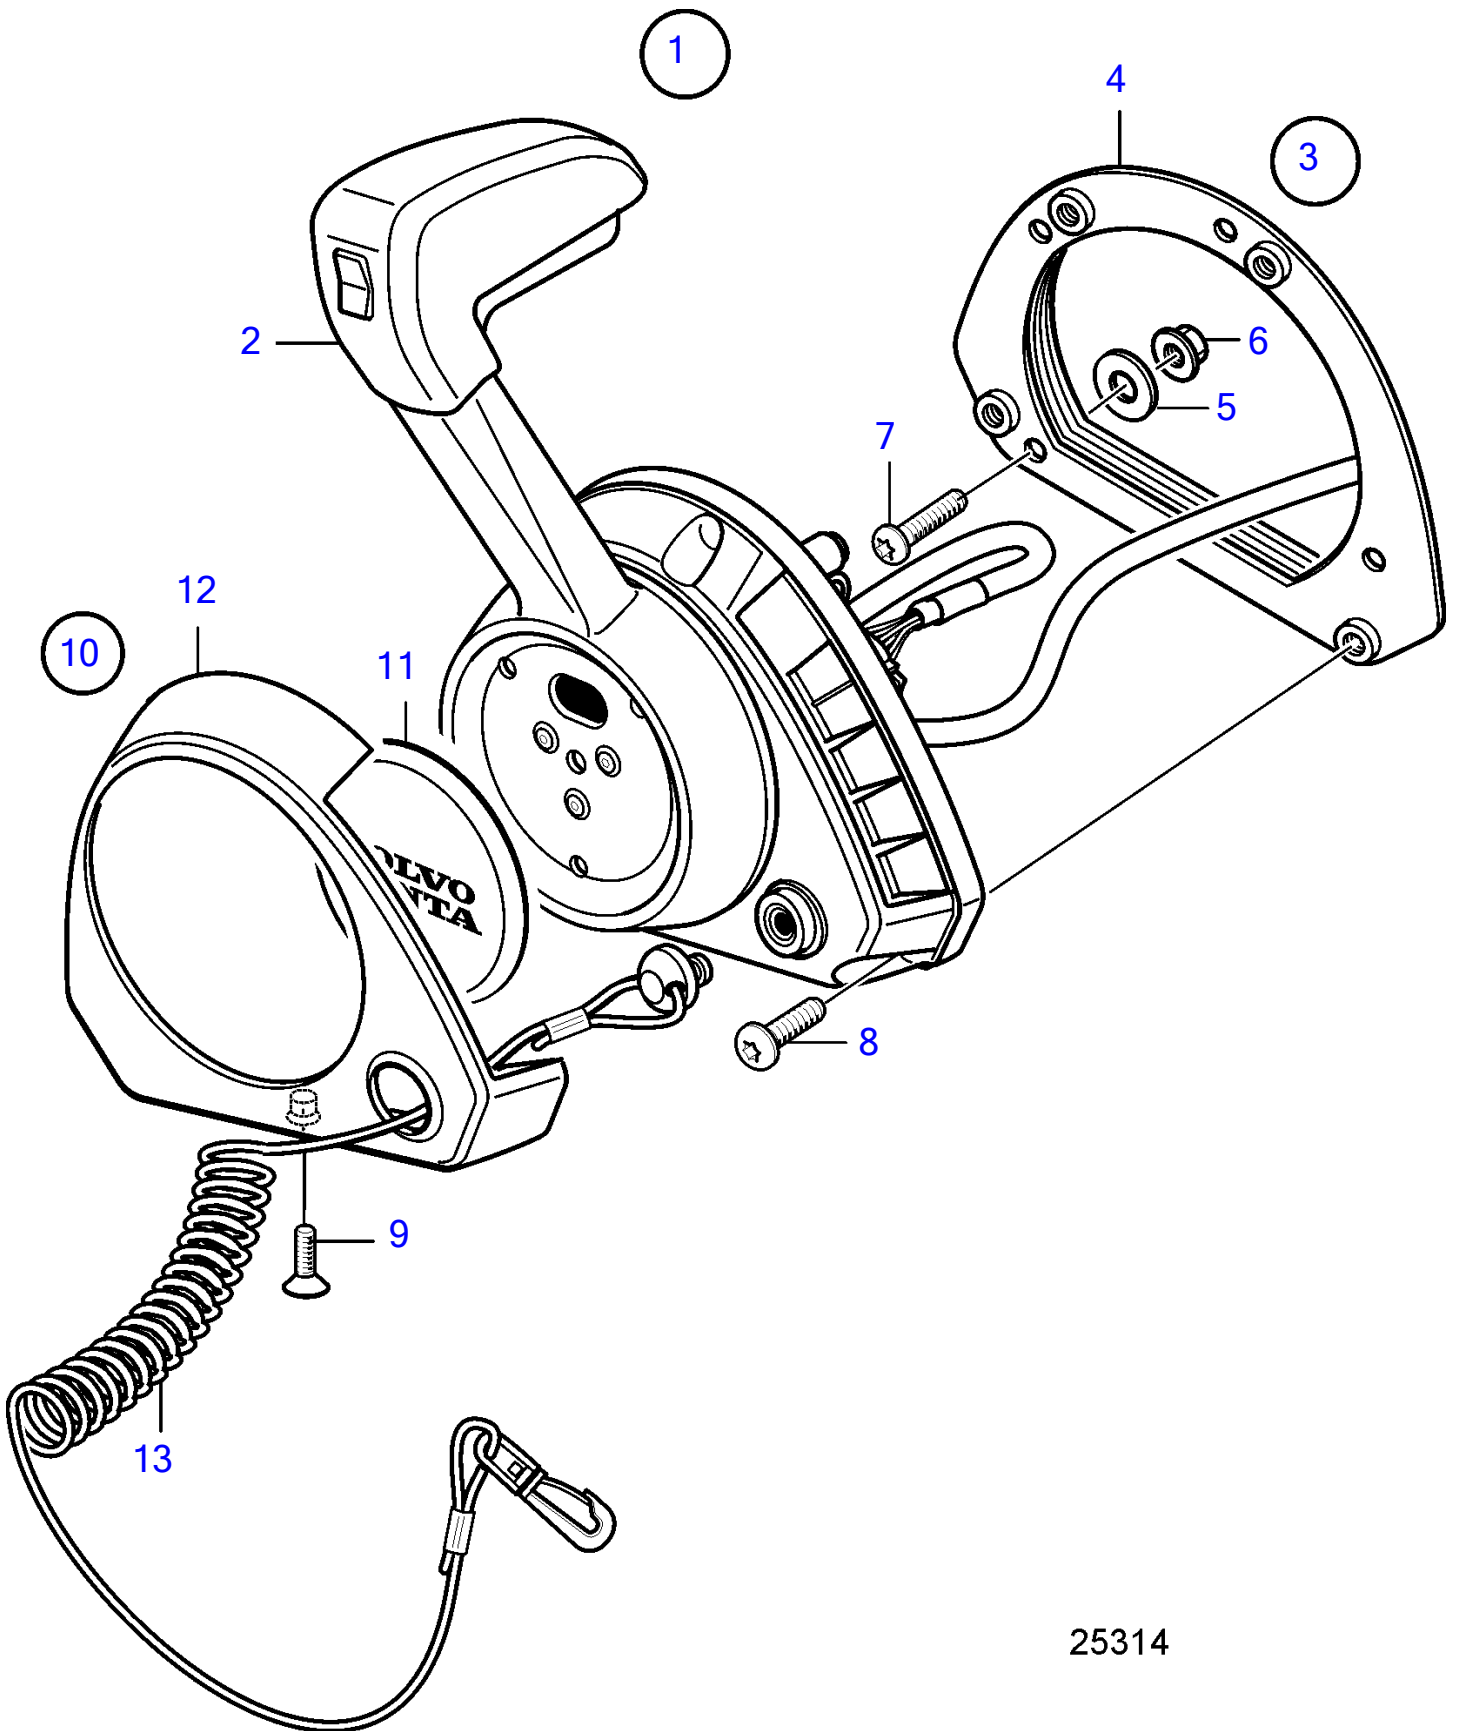

V8-380-CE-A

25314

V8-380-CE-A

REF	PART NO.	QTY	DESCRIPTION	NOTES
1	21847446	1	Control lever	
	3586259	1	Software	Vodia-programming. This p/n can not be ordered, but will be used for invoicing.
	3586261	1	Software	Warehouse programming. This p/n can not be ordered, but will be used for invoicing.
2		1	• Control lever	
3	21461723	1	• Installation kit	
4	(21461725)	1	• • Bracket	Obsolete part
5	940191	4	• • Washer	
6	966170	4	• • Lock nut	
7	(994914)	4	• • Hex. socket screw	Obsolete part
8	(995201)	4	• • Hex. socket screw	Obsolete part
9	(969868)	1	• • 6 point socket screw	Obsolete part
10	(21572761)	1	• Cover	Obsolete part
11			• • Cover	
12			• • Cover	
13	21552068	1	• Safety strap	

47701998-27-37379

25314

Upd:2014-07-01

V8-380-CE-A