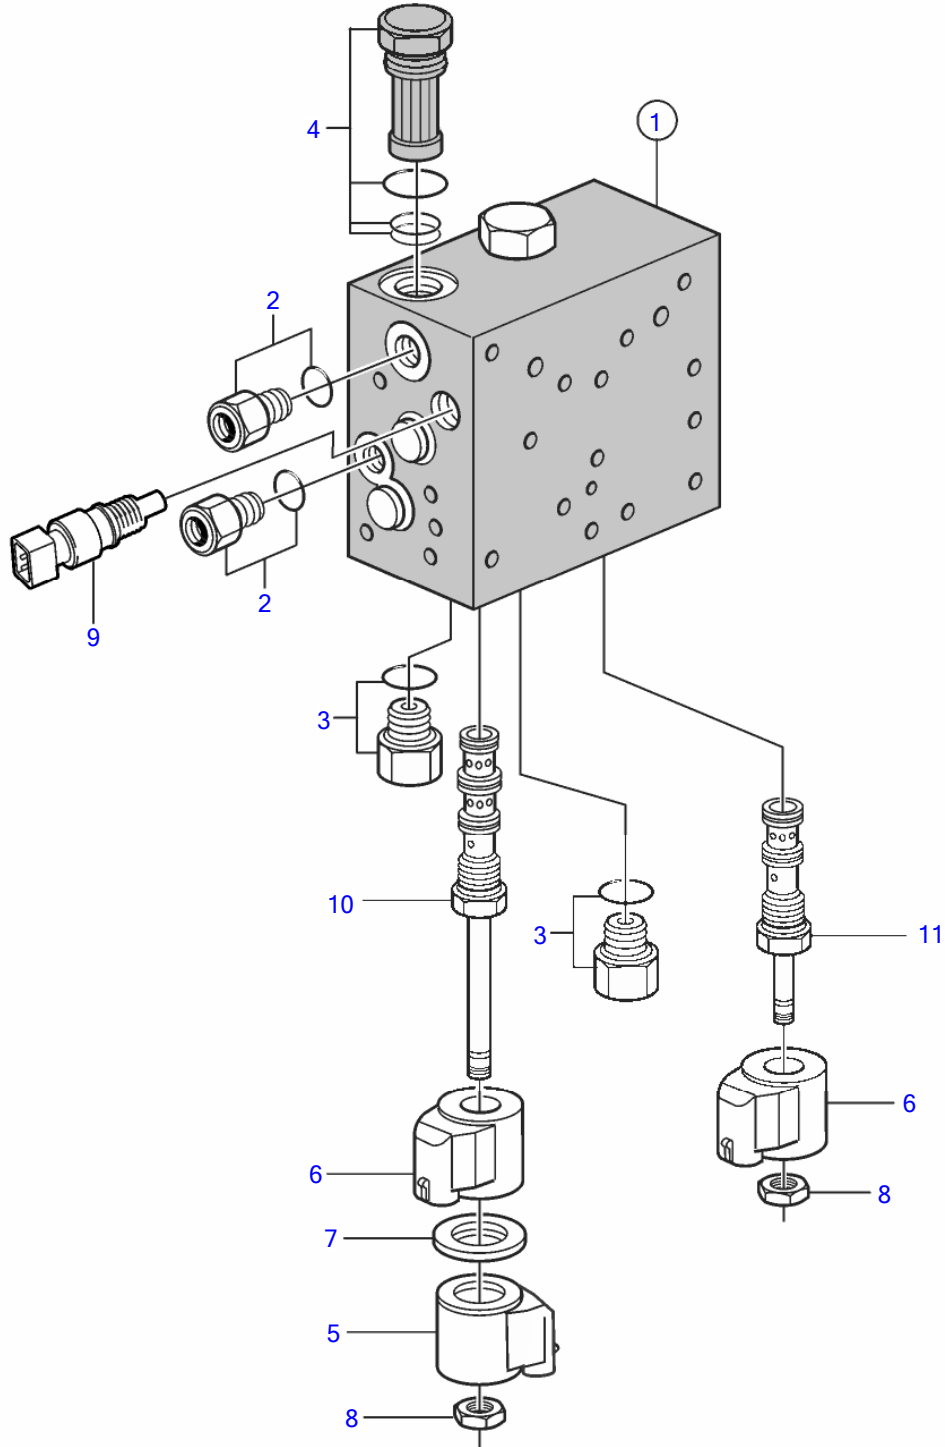

V8-350-CE-D, V8-380-CE-D, V8-430-CE-D

27406

V8-350-CE-D, V8-380-CE-D, V8-430-CE-D

REF	PART NO.	QTY	DESCRIPTION	NOTES
1		X		Shaded parts show changes from earlier design.
	21445595	1	Valve	second design, introduced Jan. 2011, ser. no. A155443 and higher
2	21199274	2	• Nipple	
		2	• • O-ring	Not sold separately
3	3859043	2	• Fitting	
	3859042	2	• • O-ring	
4	21584276	1	• Filter	changed from earlier design
		3	• • • O-ring	Not sold separately
5	21314061	1	• Solenoid	
6	21314064	2	• Solenoid	
7		1	• Washer	Not sold separately
8		2	• Nut	Not sold separately
9	3850397	1	• Switch, temperature	
10		1	Valve	
		1	• O-ring	Not sold separately
11	22141353	1	Valve	
		1	• O-ring	Not sold separately

47703900-64-38369

27406

Upd:2015-03-10

V8-350-CE-D, V8-380-CE-D, V8-430-CE-D

**VOLVO**  
**PENTA**