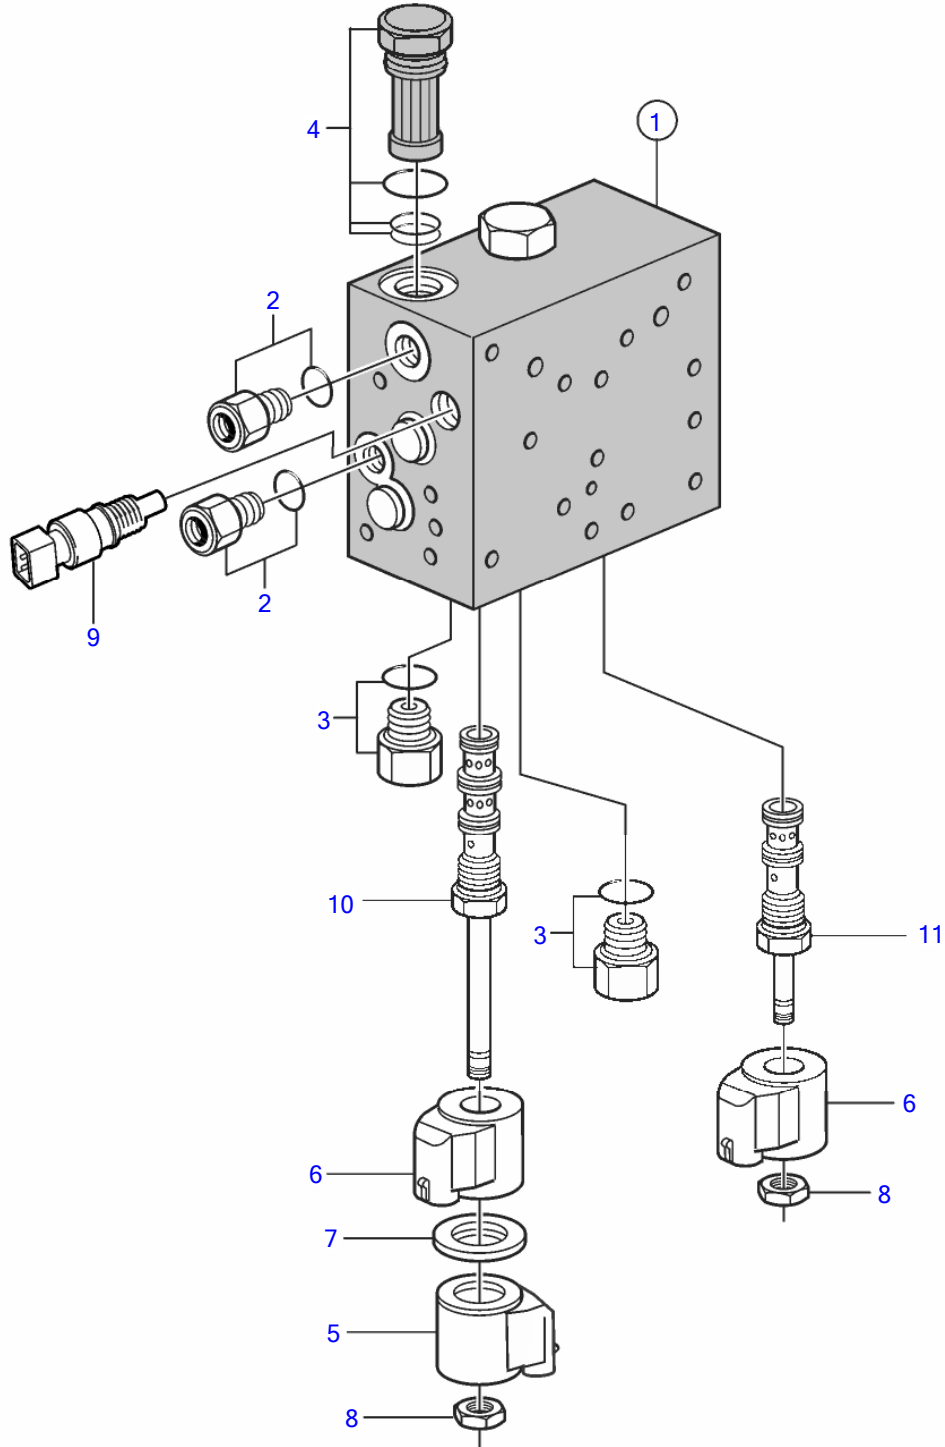

V8-350-CE-D, V8-380-CE-D, V8-430-CE-D

27406

V8-350-CE-D, V8-380-CE-D, V8-430-CE-D

REF	PART NO.	QTY	DESCRIPTION	NOTES
1		X		Shaded parts show changes from earlier design.
	21445595	1	Valve	second design, introduced Jan. 2011, ser. no. A155443 and higher
2	21199274	2	• Nipple	
		2	• • O-ring	Not sold separately
3	3859043	2	• Fitting	
	3859042	2	• • O-ring	
4	21584276	1	• Filter	changed from earlier design
		3	• • • O-ring	Not sold separately
5	21314061	1	• Solenoid	
6	21314064	2	• Solenoid	
7		1	• Washer	Not sold separately
8		2	• Nut	Not sold separately
9	3850397	1	• Switch, temperature	
10		1	Valve	
		1	• O-ring	Not sold separately
11	22141353	1	Valve	
		1	• O-ring	Not sold separately

47703900-64-38369

27406

Upd:2015-03-10

V8-350-CE-D, V8-380-CE-D, V8-430-CE-D

VOLVO
PENTA