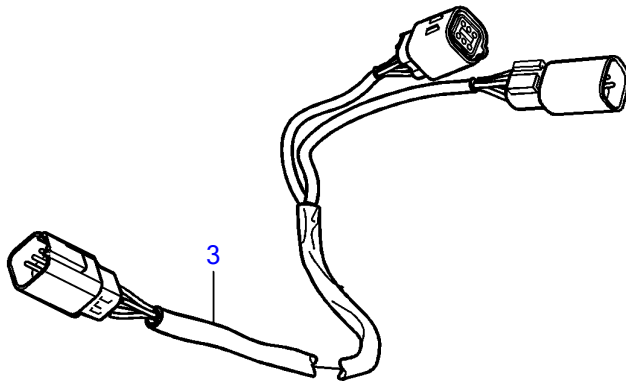

V8-350-CE-D, V8-380-CE-D, V8-430-CE-D

V8-350-CE-D, V8-380-CE-D, V8-430-CE-D

REF	PART NO.	QTY	DESCRIPTION	NOTES
1	21469560	1	Steering wheel hub	
		1	• Steering wheel hub	Molex connectors
2	3841280	1	Steering wheel adjus	Component parts not sold separately
3	21421941	1	Cable, t	6 pin Molex
4	21480272	1	Cable, extension	L=1.5m, 6 pin Molex