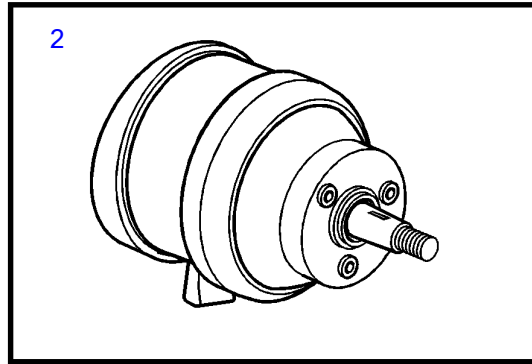

V8-350-CE-D, V8-380-CE-D, V8-430-CE-D

V8-350-CE-D, V8-380-CE-D, V8-430-CE-D

REF	PART NO.	QTY	DESCRIPTION	NOTES
1	21469560	1	Steering wheel hub	
		1	• Steering wheel hub	Molex connectors
2	3841280	1	Steering wheel adjus	Component parts not sold separately
3	21421941	1	Cable, t	6 pin Molex
4	21480272	1	Cable, extension	L=1.5m, 6 pin Molex