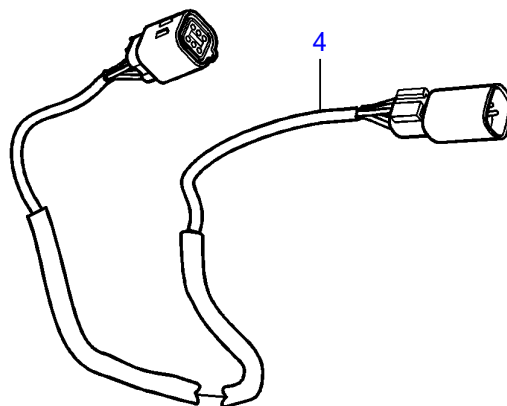

V8-350-CE-D, V8-380-CE-D, V8-430-CE-D

V8-350-CE-D, V8-380-CE-D, V8-430-CE-D

REF	PART NO.	QTY	DESCRIPTION	NOTES
1	21469560	1	Steering wheel hub	
		1	• Steering wheel hub	Molex connectors
2	3841280	1	Steering wheel adjus	Component parts not sold separately
3	21421941	1	Cable, t	6 pin Molex
4	21480272	1	Cable, extension	L=1.5m, 6 pin Molex