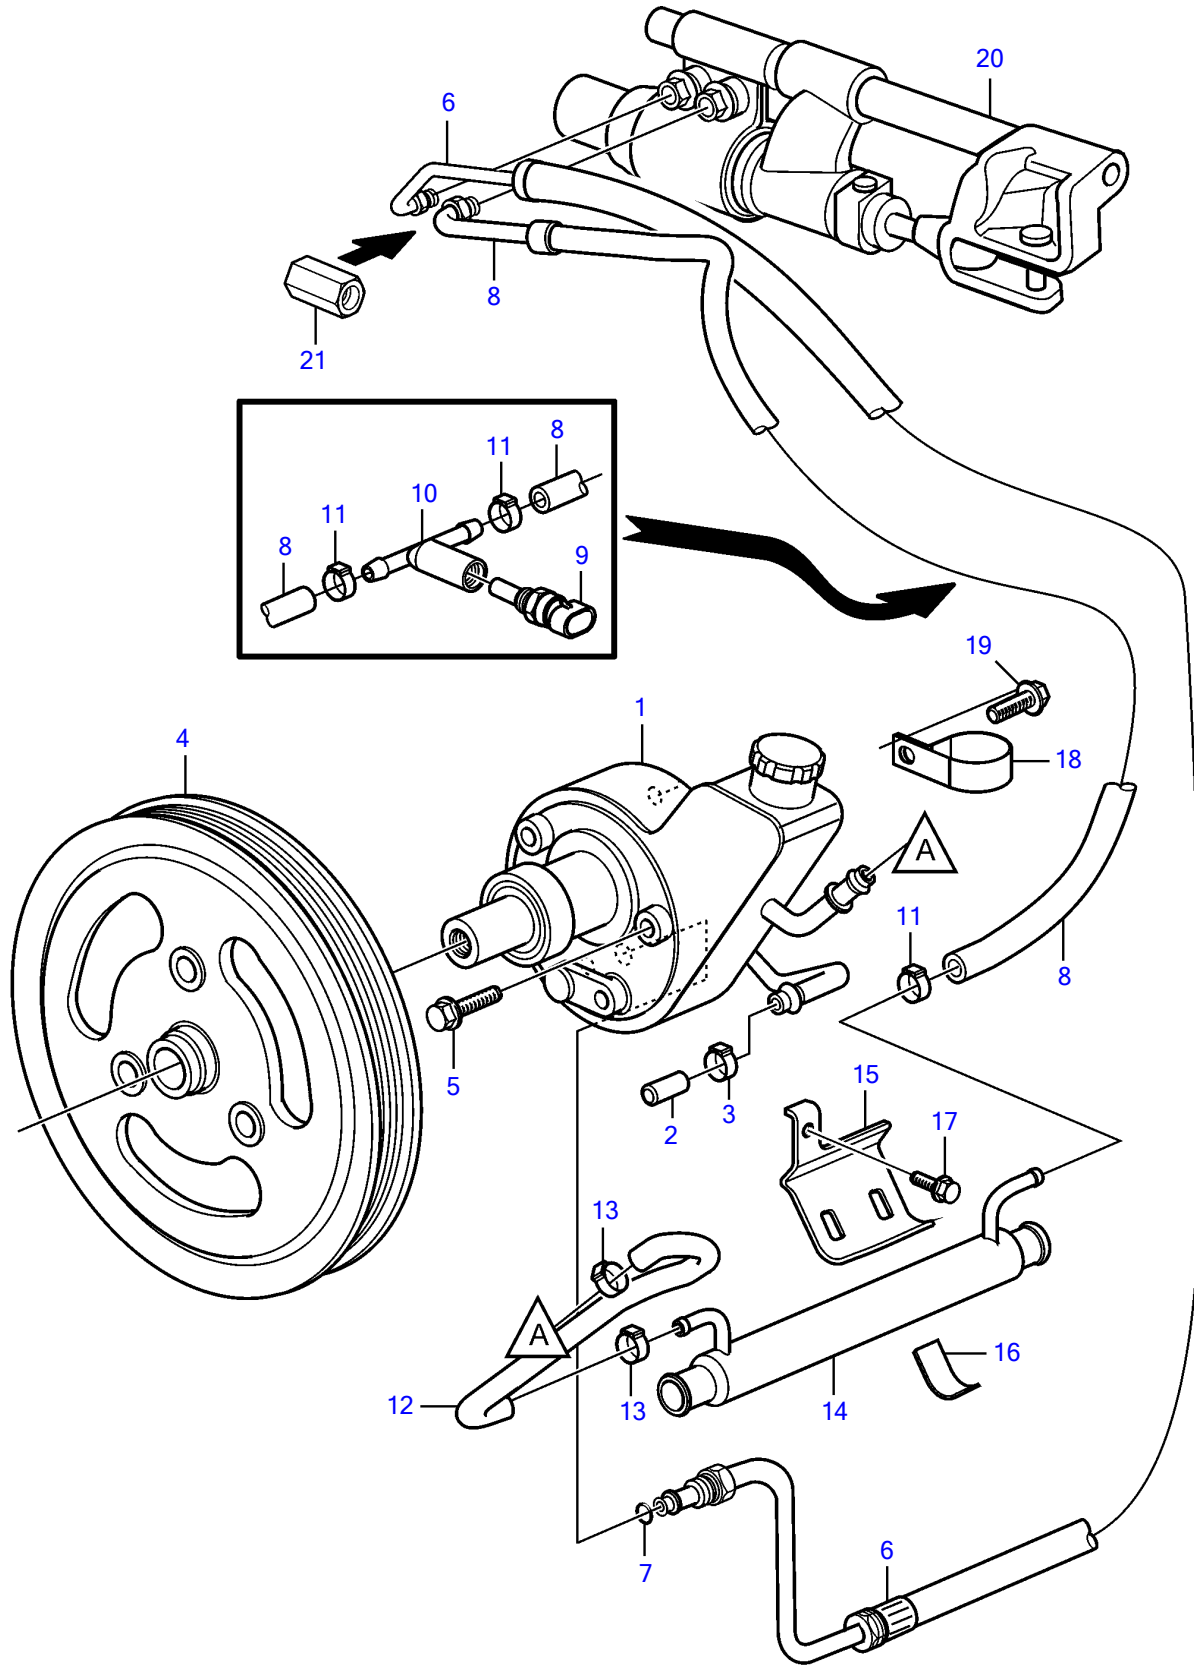

V8-350-CE-D, V8-380-CE-D, V8-430-CE-D

V8-350-CE-D, V8-380-CE-D, V8-430-CE-D

REF	PART NO.	QTY	DESCRIPTION	SEE SEC.	NOTES
1	3884974	1	Steering pump		
2	21760008	1	Cardboard tube		
3	(978171)	1	Hose clamp		Obsolete part
4	21610791	1	Pulley		
5	3863139	3	Screw		
6	21905432	1	Hose assembly		
7	3852497	1	O-ring		
8	21715119	1	Hose assembly		
9	21697906	1	Sensor		
10	22059246	1	Connector, tee		
11	(978171)	3	Hose clamp		Obsolete part
12	21694802	1	Hose		
13	(978171)	2	Hose clamp		Obsolete part
14	21399019	1	Hydraulic oil cooler		
15	21696203	1	Bracket		
16	21434108	1	Support rubber		
17	3595499	1	Flange screw		
18	3852434	1	Clamp		
19		1	Bolt		
20		1	Steering cylinder	9931	
21	(3853315)	1	Fitting		Obsolete part