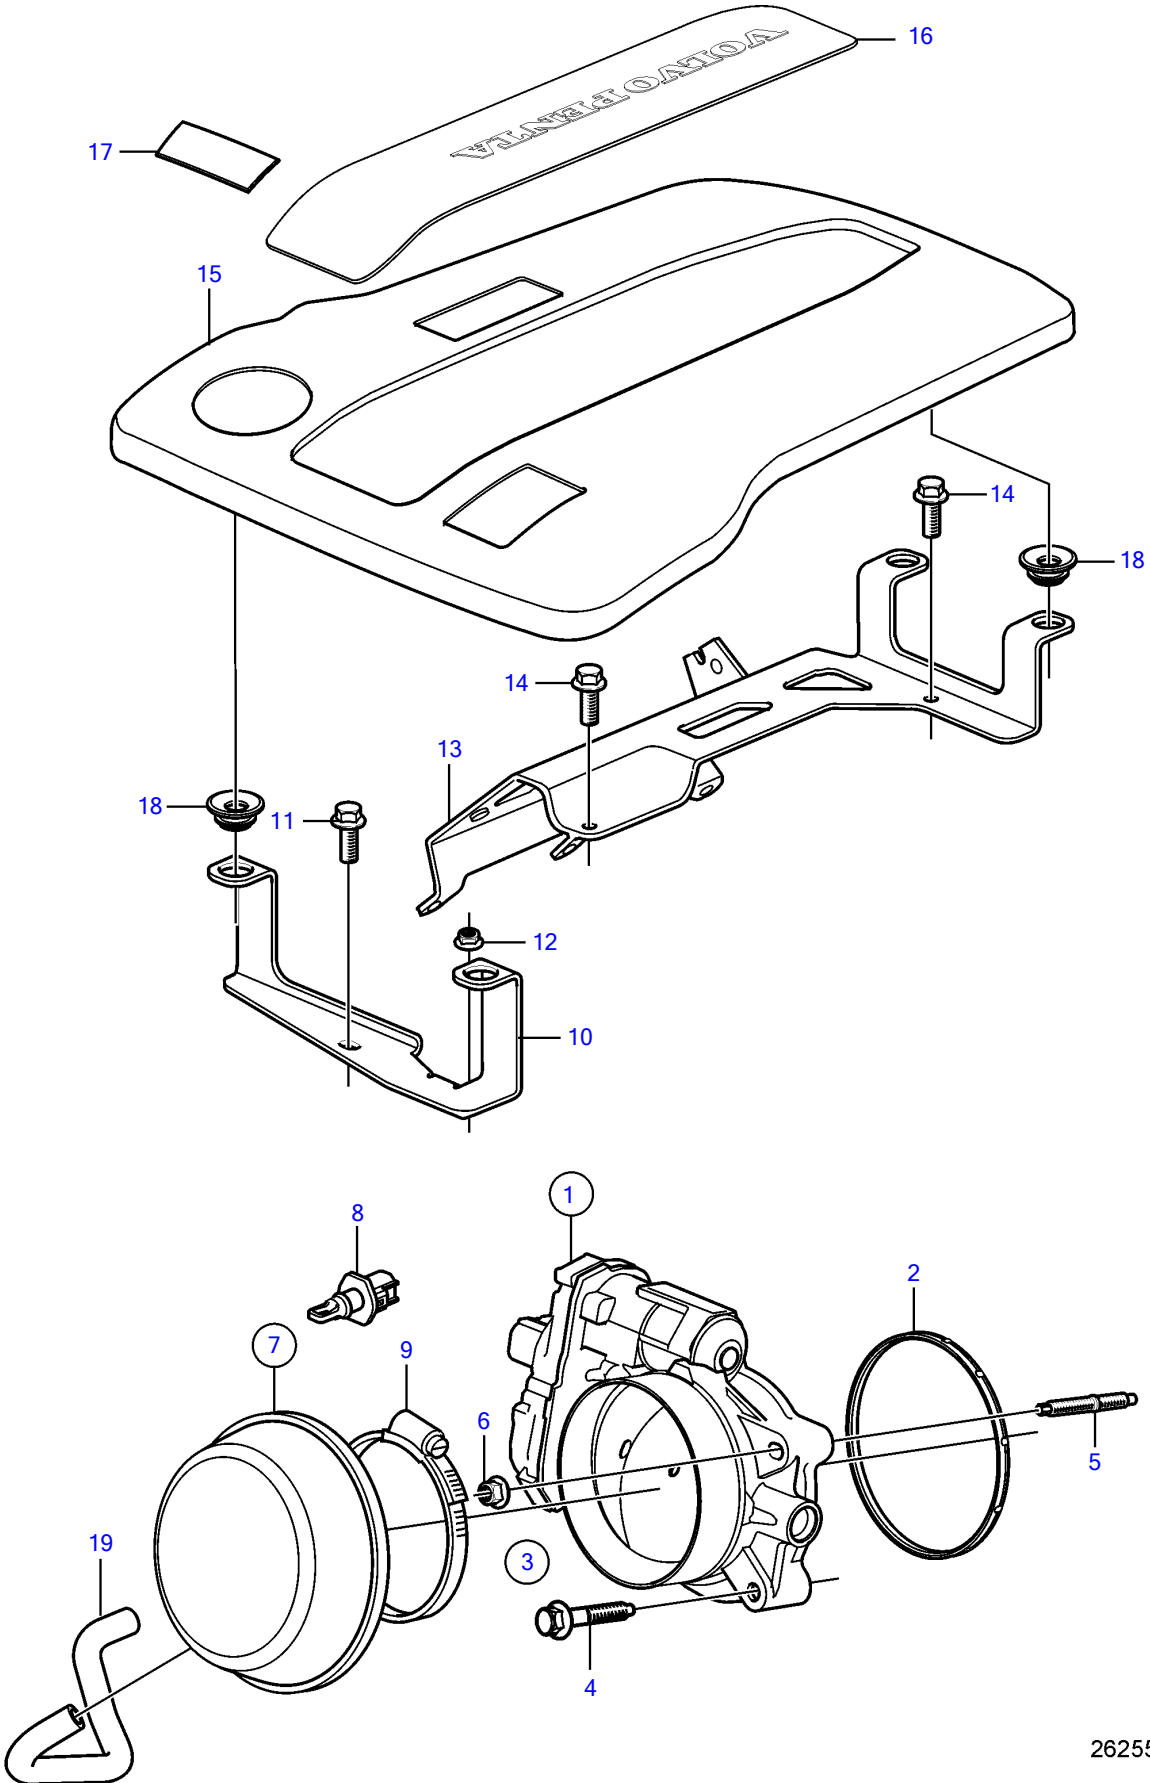

V8-350-CE-D, V8-380-CE-D, V8-430-CE-D

26255

V8-350-CE-D, V8-380-CE-D, V8-430-CE-D

REF	PART NO.	QTY	DESCRIPTION	NOTES
1	21742808	1	Body, throttle	
		1	• Switch, idle validation	Not sold separately
		2	• Sensor, throttle position	Not sold separately
2	21883745	1	Gasket	
3	21883753	1	Bolt, kit	
4		2	• Bolt	Not sold separately
5		2	• Stud	Not sold separately
6		2	• Nut	Not sold separately
7	21604789	1	Flame shield	
8	21713355	1	• Sensor, intake air temp	
9	3863443	1	Hose clamp	
10	21663242	1	Bracket	
11	946544	1	Flange screw	
12	981124	1	Flange nut	
13	21618168	1	Bracket	
14	946544	2	Flange screw	
15	21614847	1	Cover	
16	21652121	1	• Decal	Volvo Penta V8
17	22227486	1	Decal	350
	21766647	1	Decal	380
	22088294	1	Decal	430
18	21429100	4	Grommet	
19	21670012	1	Hose	