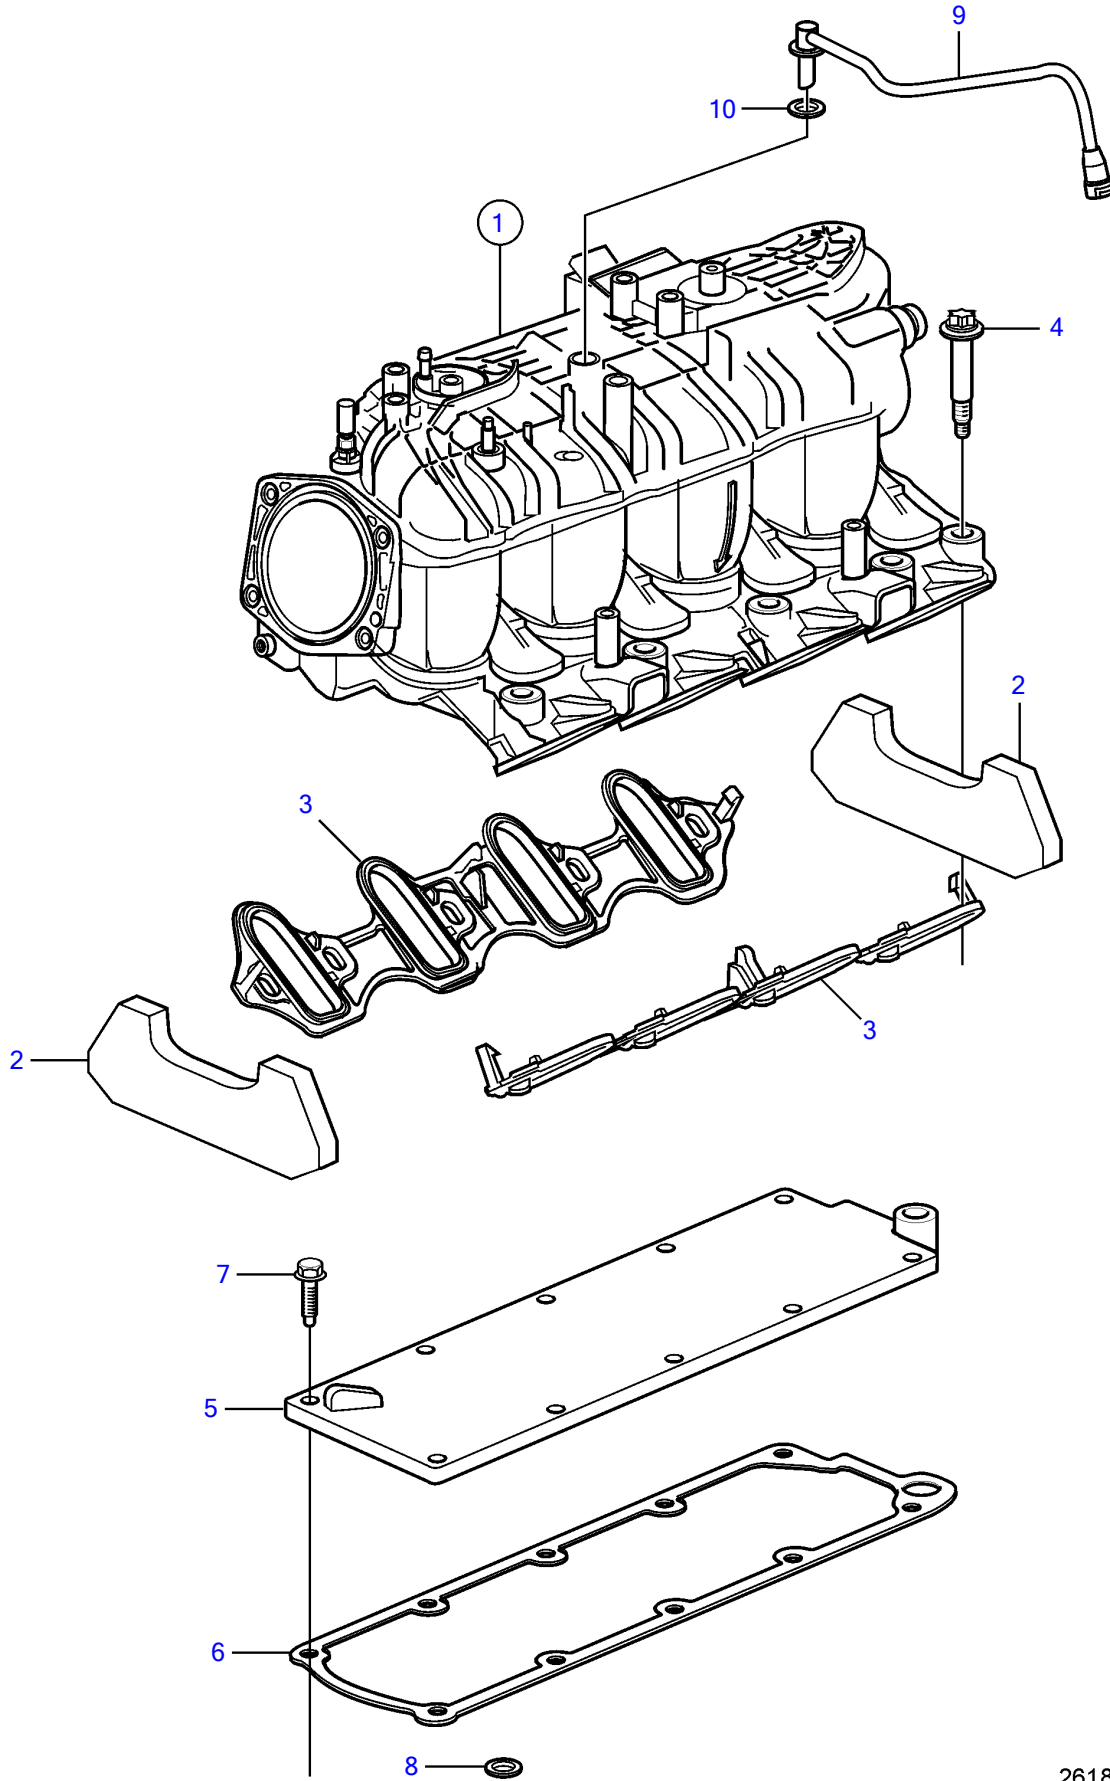

V8-350-CE-D, V8-380-CE-D, V8-430-CE-D

V8-350-CE-D, V8-380-CE-D, V8-430-CE-D

REF	PART NO.	QTY	DESCRIPTION	NOTES
1	21883744	1	Manifold	
2		2	• Insulator	Not sold separately
3	21883748	1	Gasket kit	
4	21883747	10	Hexagon screw	
5	21883750	1	Cover	
6	21883751	1	• Gasket	
7		10	• Bolt	Not sold separately
8	21883749	8	• Gasket	
9	21883712	1	Tube	
10		1	• Seal	Not sold separately