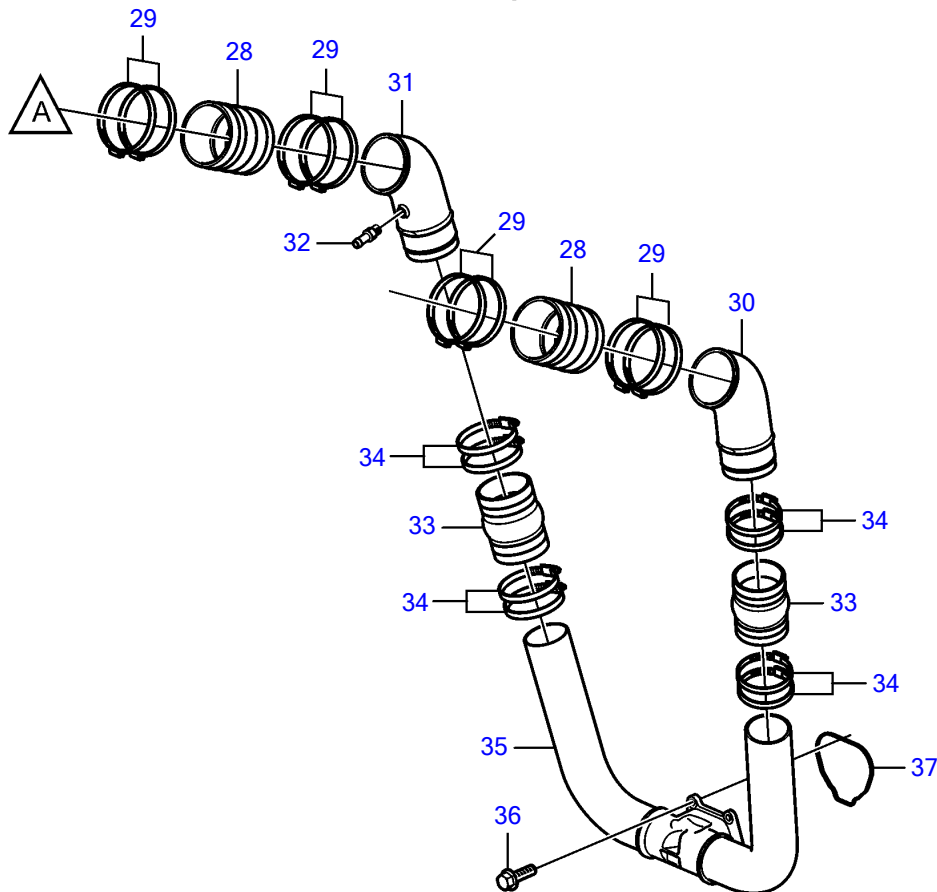

V8-350-CE-D, V8-380-CE-D, V8-430-CE-D

26077

V8-350-CE-D, V8-380-CE-D, V8-430-CE-D

REF	PART NO.	QTY	DESCRIPTION	SEE SEC.	NOTES
1	21669279	1	Exhaust manifold		
2	21669277	1	Exhaust manifold		
3	21669281	2	Gasket		
4		10	Screw		M8x30mm
5		2	Screw		M8x50mm
6	21552128	2	Sensor, oxygen		
7	21571778	2	Catalytic converter		
8	21321980	1	• Catalytic converter		
9	3889967	1	• Support sleeve		
10	3889966	2	• Sealing ring		
11	21591352	1	• Gasket		
12	953058	2	Stud		
13	953047	2	Stud		
14	945408	4	Flange nut		
15	969189	8	Flange screw		
16	21841122	2	Kit		
		1	• Exhaust riser		
17	960632	1	• Plug		
18	977751	1	• Gasket		
19	21591352	1	• Gasket		
20	983744	1	• Hose nipple		
21	21203185	2	Plug		
22	21281417	2	• O-ring		
23	21399010	2	Plug		
24		2	• O-ring		
25	21697906	2	Sensor		
		2	• O-ring		Not sold separately
26	21685726	2	Adapter		
		2	• O-ring		Not sold separately
27	3883724	2	Sensor, oxygen		
28	3852696	2	Hose		
29	3863443	8	Hose clamp		
30	21823521	1	Exhaust riser		Port
31	21646836	1	Exhaust riser		Starboard
32		1	Nipple	37117	
33	3863450	2	Bellows		
34	3863442	8	Hose clamp		
35	21608209	1	Exhaust pipe		
36	3841928	4	Flange screw		
37	3841013	1	Gasket		