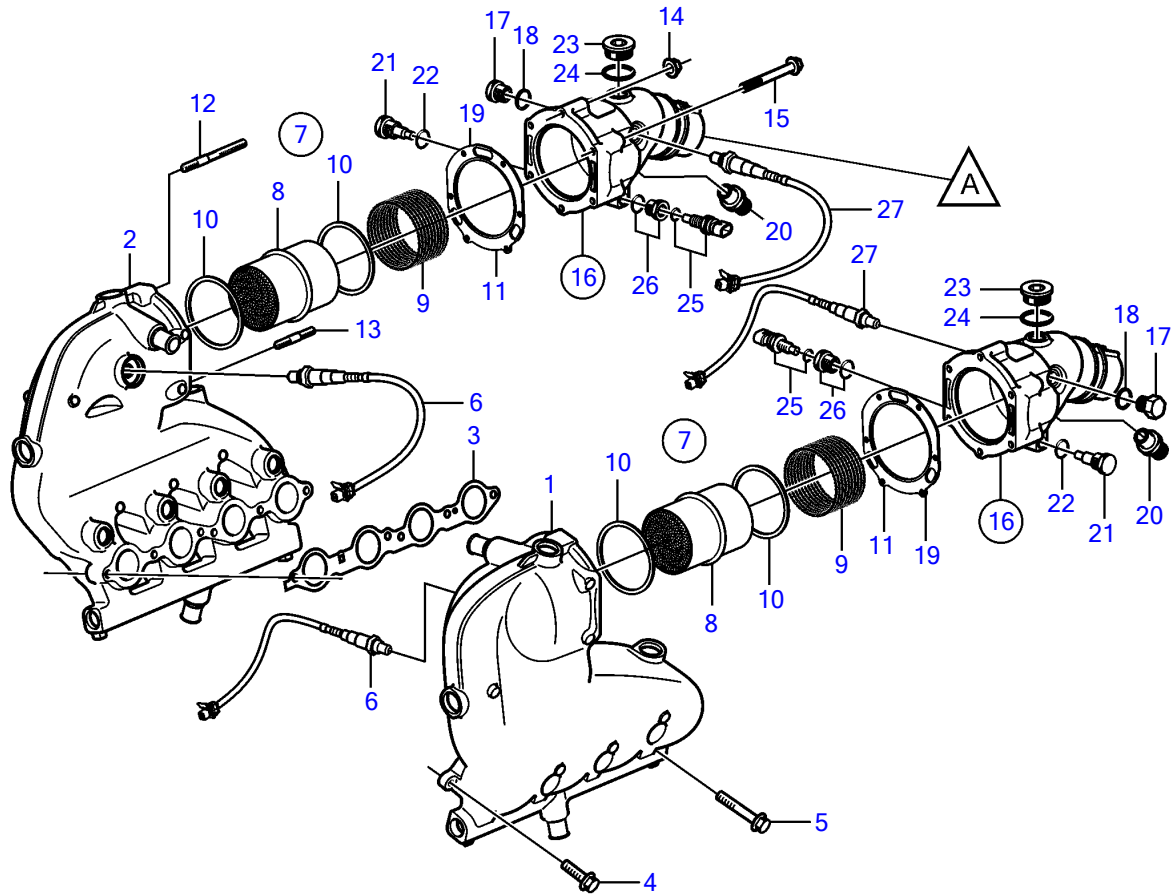

V8-350-CE-D, V8-380-CE-D, V8-430-CE-D

26077

V8-350-CE-D, V8-380-CE-D, V8-430-CE-D

REF	PART NO.	QTY	DESCRIPTION	SEE SEC.	NOTES
1	21669279	1	Exhaust manifold		
2	21669277	1	Exhaust manifold		
3	21669281	2	Gasket		
4		10	Screw		M8x30mm
5		2	Screw		M8x50mm
6	21552128	2	Sensor, oxygen		
7	21571778	2	Catalytic converter		
8	21321980	1	• Catalytic converter		
9	3889967	1	• Support sleeve		
10	3889966	2	• Sealing ring		
11	21591352	1	• Gasket		
12	953058	2	Stud		
13	953047	2	Stud		
14	945408	4	Flange nut		
15	969189	8	Flange screw		
16	21841122	2	Kit		
		1	• Exhaust riser		
17	960632	1	• Plug		
18	977751	1	• Gasket		
19	21591352	1	• Gasket		
20	983744	1	• Hose nipple		
21	21203185	2	Plug		
22	21281417	2	• O-ring		
23	21399010	2	Plug		
24		2	• O-ring		
25	21697906	2	Sensor		
		2	• O-ring		Not sold separately
26	21685726	2	Adapter		
		2	• O-ring		Not sold separately
27	3883724	2	Sensor, oxygen		
28	3852696	2	Hose		
29	3863443	8	Hose clamp		
30	21823521	1	Exhaust riser		Port
31	21646836	1	Exhaust riser		Starboard
32		1	Nipple	37117	
33	3863450	2	Bellows		
34	3863442	8	Hose clamp		
35	21608209	1	Exhaust pipe		
36	3841928	4	Flange screw		
37	3841013	1	Gasket		