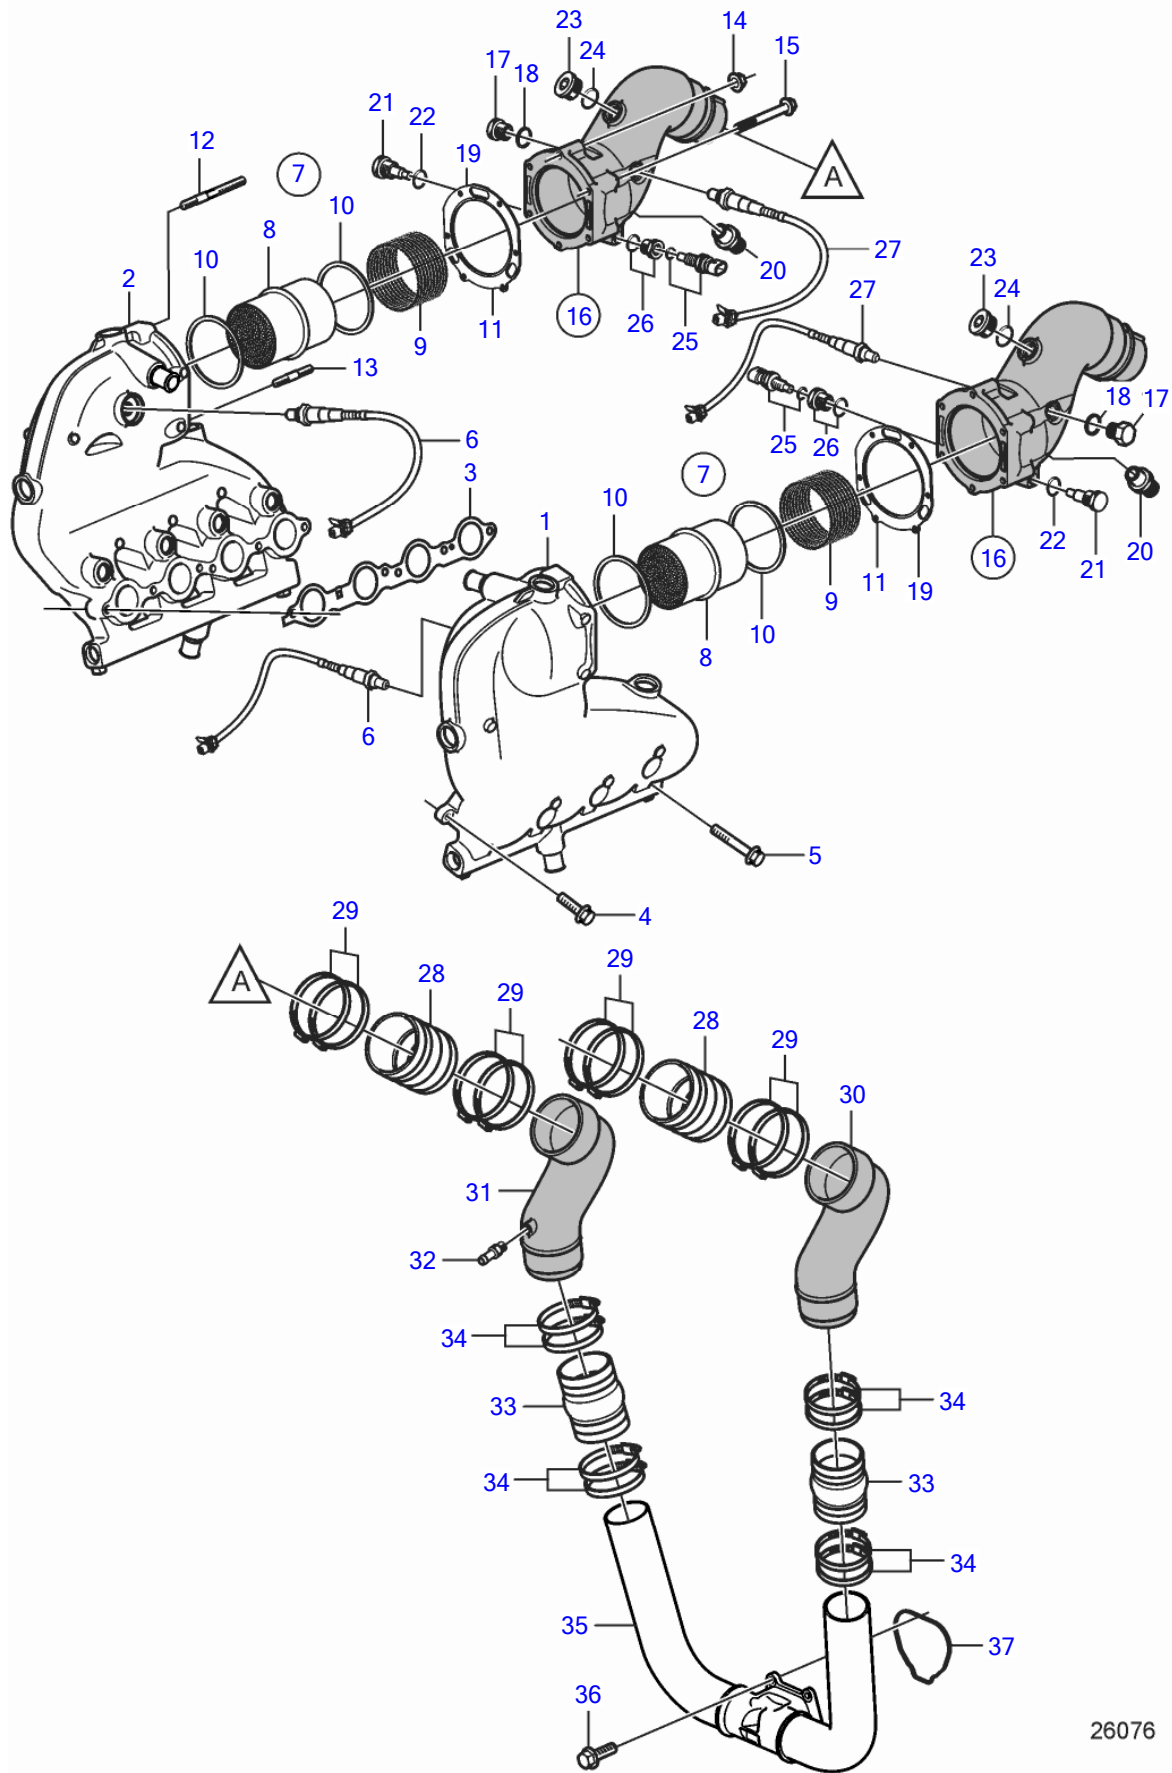

V8-350-CE-D, V8-380-CE-D, V8-430-CE-D

26076

## V8-350-CE-D, V8-380-CE-D, V8-430-CE-D

REF	PART NO.	QTY	DESCRIPTION	SEE SEC.	NOTES
1	21669279	1	Exhaust manifold		
2	21669277	1	Exhaust manifold		
3	21669281	2	Gasket		
4		10	Screw		M8x30mm
5		2	Screw		M8x50mm
6	21552128	2	Sensor, oxygen		
7	21571778	2	Catalytic converter		
8	21321980	1	• Catalytic converter		
9	3889967	1	• Support sleeve		
10	3889966	2	• Sealing ring		
11	21591352	1	• Gasket		
12	953058	2	Stud		
13	953047	2	Stud		
14	945408	4	Flange nut		
15	969189	8	Flange screw		
16		2			
		1	• Exhaust riser		
17	960632	1	• Plug		
18	977751	1	• Gasket		
19	21591352	1	• Gasket		
20	983744	1	• Hose nipple		
21	21203185	2	Plug		
22	21281417	2	• O-ring		
23	21399010	2	Plug		
24		2	• O-ring		
25	21697906	2	Sensor		
		2	• O-ring		Not sold separately
26	21685726	2	Adapter		
		2	• O-ring		Not sold separately
27	3883724	2	Sensor, oxygen		
28	3852696	2	Hose		
29	3863443	8	Hose clamp		
30	21824401	1	Exhaust riser		Port
31	21646838	1	Exhaust riser		Starboard
32		1	Nipple	37117	
33	3863450	2	Bellows		
34	3863442	8	Hose clamp		
35	21608209	1	Exhaust pipe		
36	3841928	4	Flange screw		
37	3841013	1	Gasket		