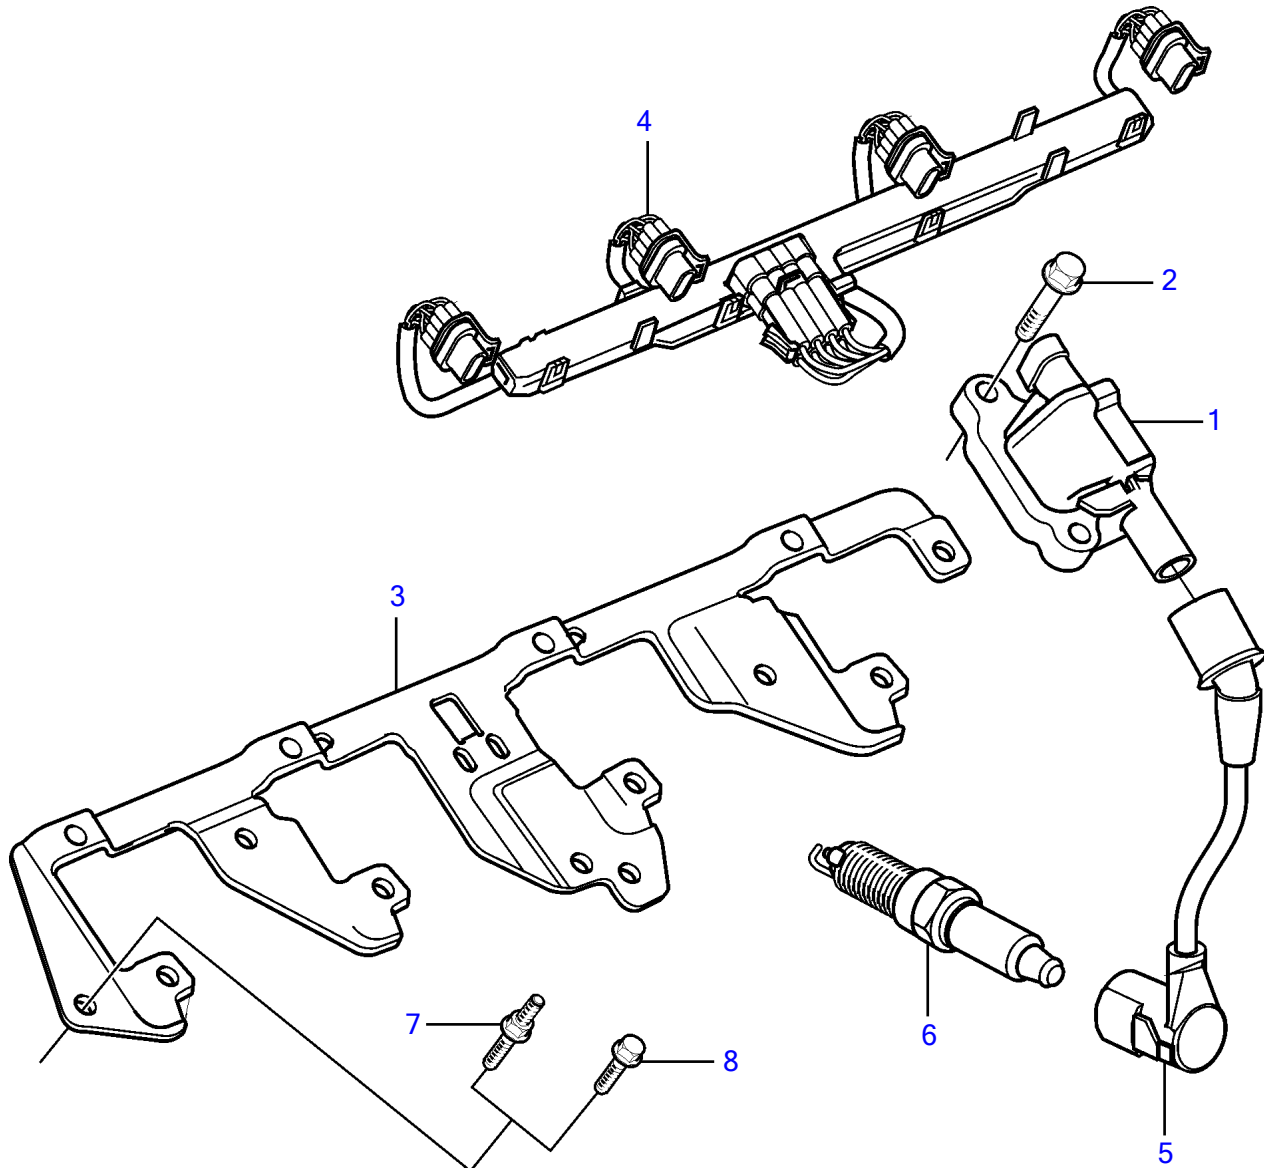

V8-350-CE-D, V8-380-CE-D, V8-430-CE-D

V8-350-CE-D, V8-380-CE-D, V8-430-CE-D

REF	PART NO.	QTY	DESCRIPTION	NOTES
1	21652127	8	Ignition coil	
2	21883679	13	Screw	M6x25mm
	947542	3	Flange screw	M6x25mm, with sealer, for bracket
3	21883680	2	Bracket	
4	21883681	2	Wire	
5	21801266	1	Ignition cable kit	
		8	• Ignition cable	
6	21772268	2	Spark plug kit	4 pack
	21801267	1	Spark plug kit	24 pack
7	21883713	7	Stud	
8	947542	2	Flange screw	L=25mm
	946544	1	Flange screw	L=16mm