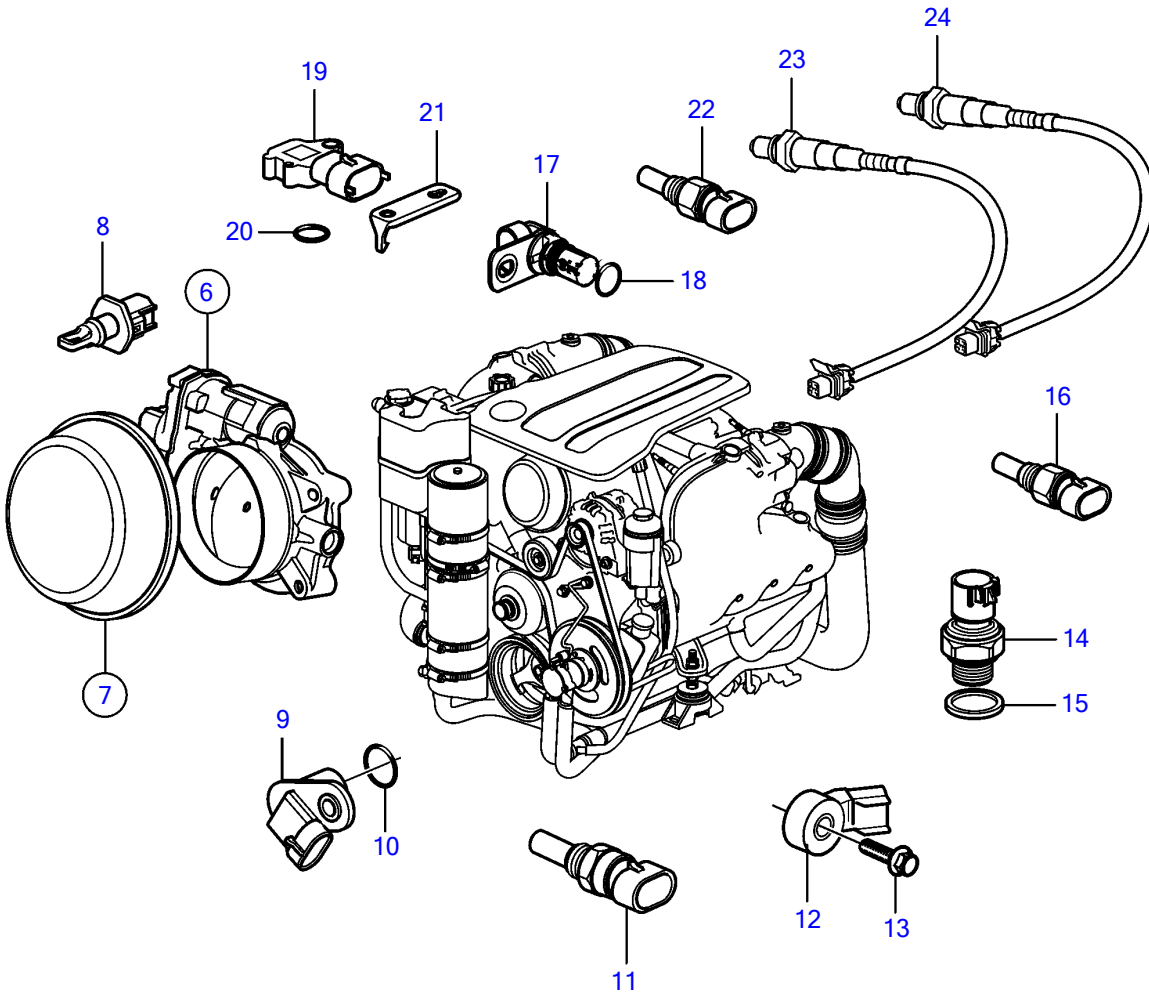

V8-350-CE-D

V8-350-CE-D

REF	PART NO.	QTY	DESCRIPTION	NOTES
1	22120505	1	Module	
2	948356	4	Flange screw	
3	21333459	1	Bracket	
4	946544	1	Flange screw	
5	947542	2	Flange screw	
6	21742808	1	Body, throttle	
			• Sensor, idle validation	
			• Sensor, throttle position	
7		1	Flame arrestor	
8	21713355	1	• Sensor, intake air temp	
9	21789059	1	Sensor, camshaft position	
10		1	• O-ring	Not sold separately
11	21883714	1	Sensor, coolant water temp.	
12	21789058	2	Sensor	
13		2	• Bolt	Not sold separately
14	21841179	1	Sensor, oil pressure	
15		1	• O-ring	Not sold separately
16	21697906	1	Sensor, temperature	steering fluid
17	21789060	1	Sensor, crankshaft position	
18		1	• O-ring	Not sold separately
19	21841181	1	Sensor, manifold air pressure (map)	
20		1	• Seal	Not sold separately
21	21883752	1	Retainer	
22	21697906	2	Sensor, temperature	Exhaust
23	21552128	2	Sensor, oxygen	
24	3883724	2	Sensor, oxygen	

47703900-28-37705

27027

Upd:2015-03-10

V8-350-CE-D, V8-380-CE-D, V8-430-CE-D

VOLVO
PENTA