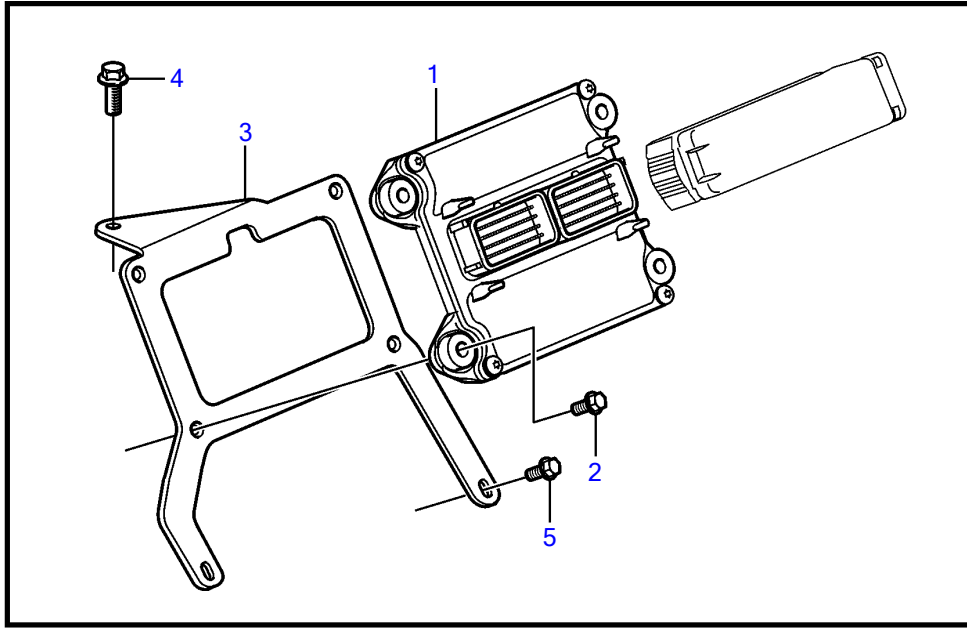

V8-350-CE-D

V8-350-CE-D

REF	PART NO.	QTY	DESCRIPTION	NOTES
1	22120505	1	Module	
2	948356	4	Flange screw	
3	21333459	1	Bracket	
4	946544	1	Flange screw	
5	947542	2	Flange screw	
6	21742808	1	Body, throttle	
			• Sensor, idle validation	
			• Sensor, throttle position	
7		1	Flame arrestor	
8	21713355	1	• Sensor, intake air temp	
9	21789059	1	Sensor, camshaft position	
10		1	• O-ring	Not sold separately
11	21883714	1	Sensor, coolant water temp.	
12	21789058	2	Sensor	
13		2	• Bolt	Not sold separately
14	21841179	1	Sensor, oil pressure	
15		1	• O-ring	Not sold separately
16	21697906	1	Sensor, temperature	steering fluid
17	21789060	1	Sensor, crankshaft position	
18		1	• O-ring	Not sold separately
19	21841181	1	Sensor, manifold air pressure (map)	
20		1	• Seal	Not sold separately
21	21883752	1	Retainer	
22	21697906	2	Sensor, temperature	Exhaust
23	21552128	2	Sensor, oxygen	
24	3883724	2	Sensor, oxygen	

47703900-28-37705

27027

Upd:2015-03-10

V8-350-CE-D, V8-380-CE-D, V8-430-CE-D

VOLVO
PENTA