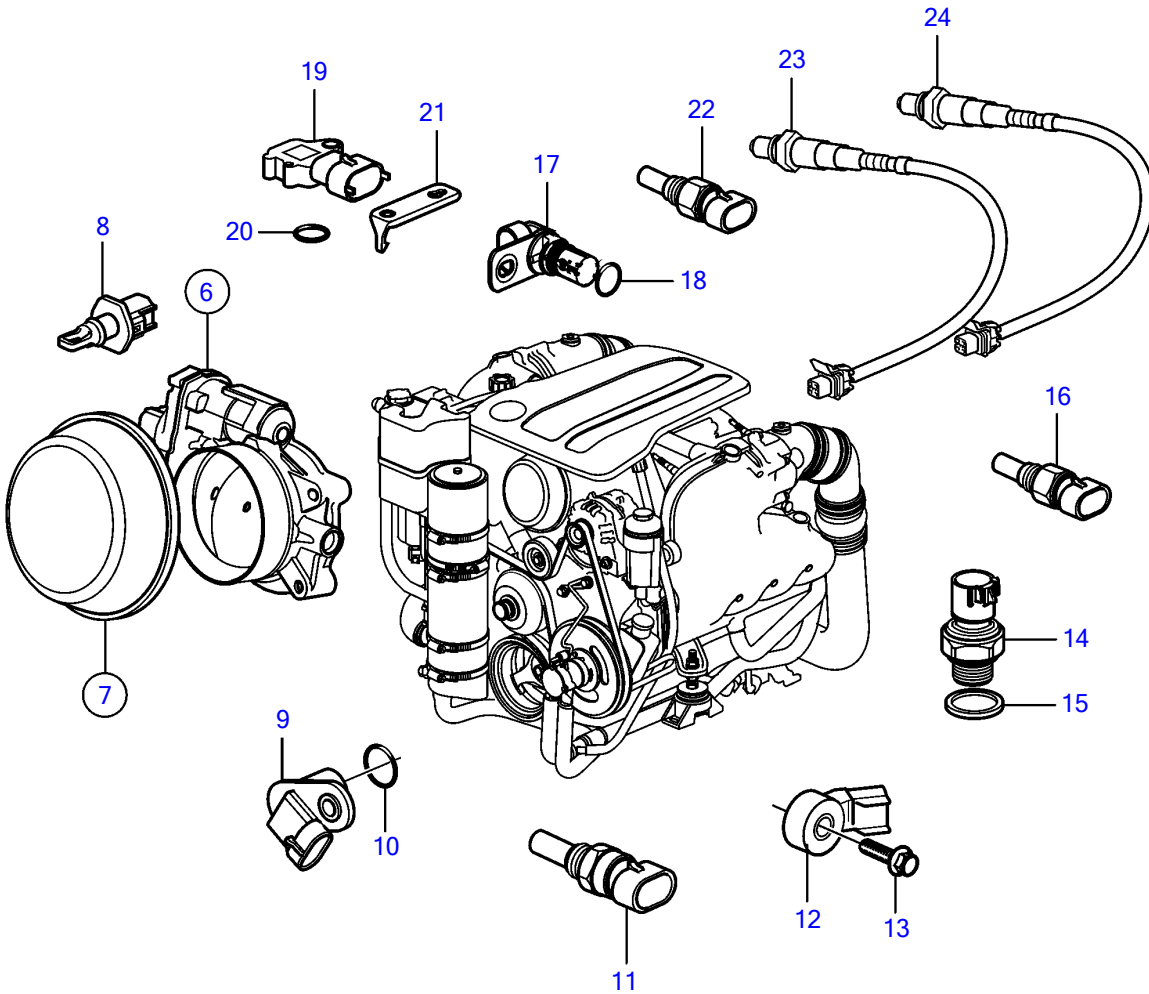

V8-430-CE-D

V8-430-CE-D

REF	PART NO.	QTY	DESCRIPTION	NOTES
1		1		
2	948356	4	Flange screw	
3	21333459	1	Bracket	
4	946544	1	Flange screw	
5	947542	2	Flange screw	
6	21742808	1	Body, throttle	
			• Sensor, idle validation	
			• Sensor, throttle position	
7		1	Flame arrestor	
8	21713355	1	• Sensor, intake air temp	
9	21789059	1	Sensor, camshaft position	
10		1	• O-ring	Not sold separately
11	21883714	1	Sensor, coolant water temp.	
12	21789058	2	Sensor	
13		2	• Bolt	Not sold separately
14	21841179	1	Sensor, oil pressure	
15		1	• O-ring	Not sold separately
16	21697906	1	Sensor, temperature	steering fluid
17	21789060	1	Sensor, crankshaft position	
18		1	• O-ring	Not sold separately
19	21841181	1	Sensor, manifold air pressure (map)	
20		1	• Seal	Not sold separately
21	21883752	1	Retainer	
22	21697906	2	Sensor, temperature	Exhaust
23	21552128	2	Sensor, oxygen	
24	3883724	2	Sensor, oxygen	

47703900-28-37707

27027

Upd:2015-03-10