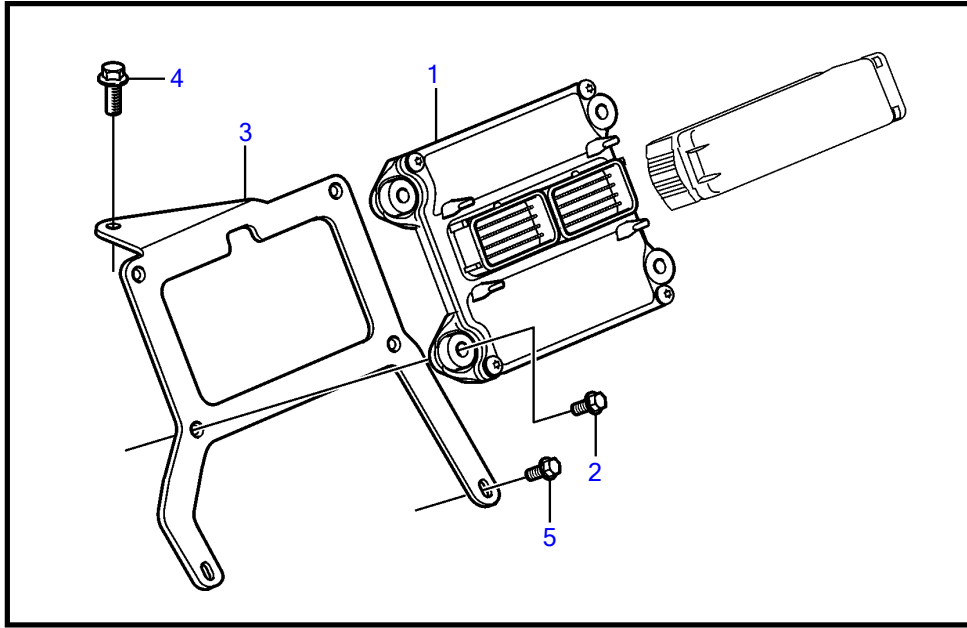

V8-430-CE-D

V8-430-CE-D

REF	PART NO.	QTY	DESCRIPTION	NOTES
1		1		
2	948356	4	Flange screw	
3	21333459	1	Bracket	
4	946544	1	Flange screw	
5	947542	2	Flange screw	
6	21742808	1	Body, throttle	
			• Sensor, idle validation	
			• Sensor, throttle position	
7		1	Flame arrestor	
8	21713355	1	• Sensor, intake air temp	
9	21789059	1	Sensor, camshaft position	
10		1	• O-ring	Not sold separately
11	21883714	1	Sensor, coolant water temp.	
12	21789058	2	Sensor	
13		2	• Bolt	Not sold separately
14	21841179	1	Sensor, oil pressure	
15		1	• O-ring	Not sold separately
16	21697906	1	Sensor, temperature	steering fluid
17	21789060	1	Sensor, crankshaft position	
18		1	• O-ring	Not sold separately
19	21841181	1	Sensor, manifold air pressure (map)	
20		1	• Seal	Not sold separately
21	21883752	1	Retainer	
22	21697906	2	Sensor, temperature	Exhaust
23	21552128	2	Sensor, oxygen	
24	3883724	2	Sensor, oxygen	