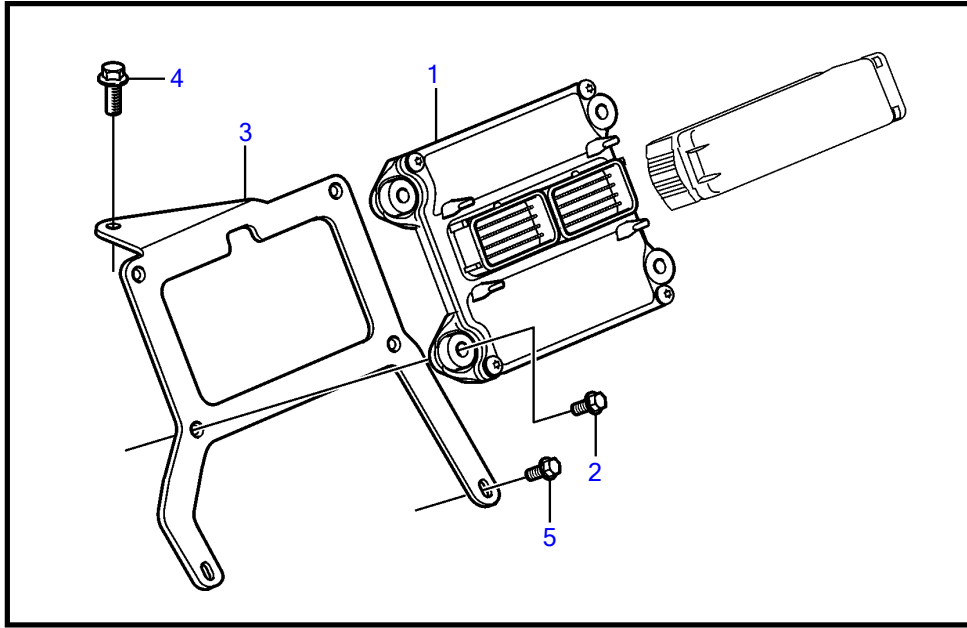

V8-380-CE-D

## V8-380-CE-D

REF	PART NO.	QTY	DESCRIPTION	NOTES
1		1		
2	948356	4	Flange screw	
3	21333459	1	Bracket	
4	946544	1	Flange screw	
5	947542	2	Flange screw	
6	21742808	1	Body, throttle	
			• Sensor, idle validation	
			• Sensor, throttle position	
7		1	Flame arrestor	
8	21713355	1	• Sensor, intake air temp	
9	21789059	1	Sensor, camshaft position	
10		1	• O-ring	Not sold separately
11	21883714	1	Sensor, coolant water temp.	
12	21789058	2	Sensor	
13		2	• Bolt	Not sold separately
14	21841179	1	Sensor, oil pressure	
15		1	• O-ring	Not sold separately
16	21697906	1	Sensor, temperature	steering fluid
17	21789060	1	Sensor, crankshaft position	
18		1	• O-ring	Not sold separately
19	21841181	1	Sensor, manifold air pressure (map)	
20		1	• Seal	Not sold separately
21	21883752	1	Retainer	
22	21697906	2	Sensor, temperature	Exhaust
23	21552128	2	Sensor, oxygen	
24	3883724	2	Sensor, oxygen	