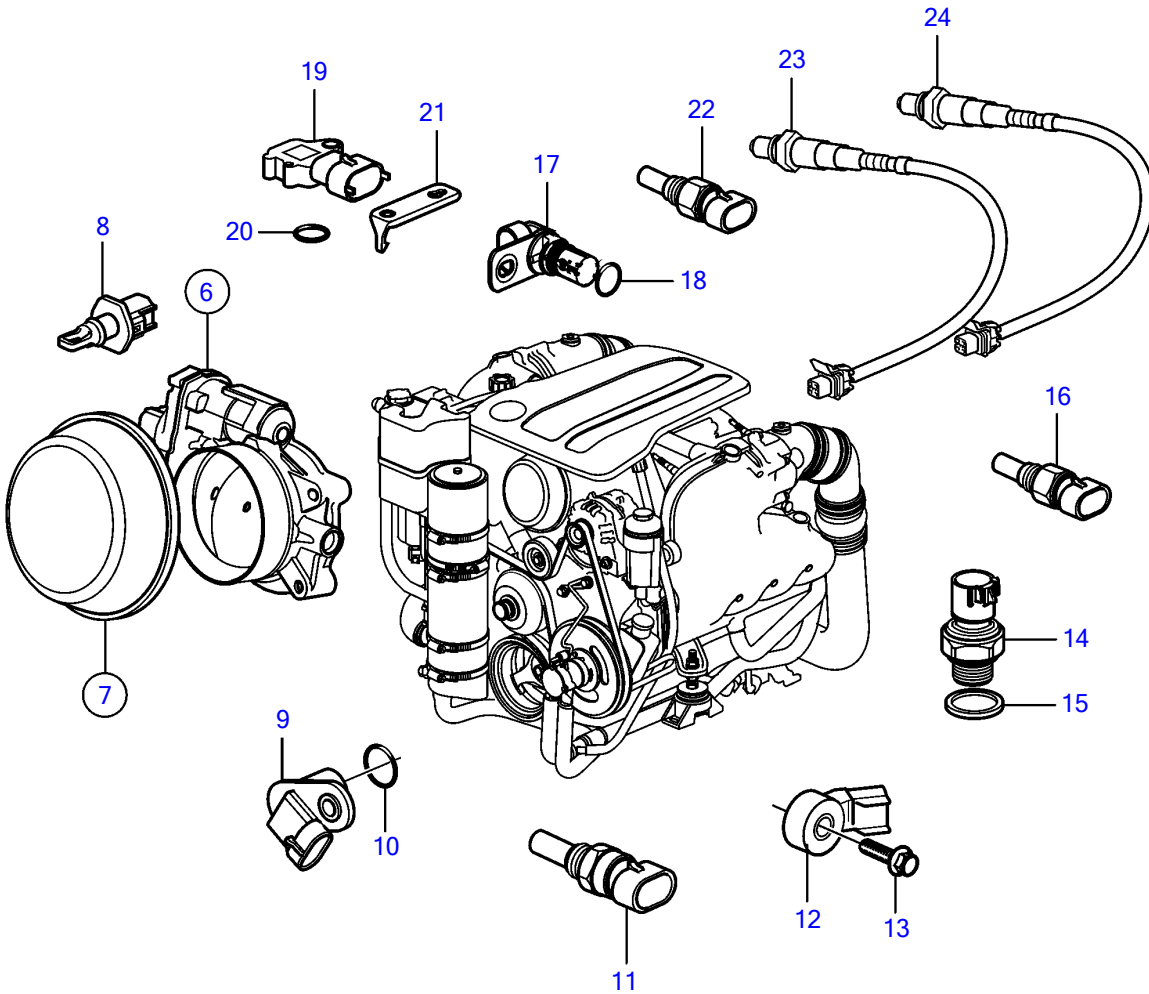

V8-380-CE-D

## V8-380-CE-D

REF	PART NO.	QTY	DESCRIPTION	NOTES
1		1		
2	948356	4	Flange screw	
3	21333459	1	Bracket	
4	946544	1	Flange screw	
5	947542	2	Flange screw	
6	21742808	1	Body, throttle	
			• Sensor, idle validation	
			• Sensor, throttle position	
7		1	Flame arrestor	
8	21713355	1	• Sensor, intake air temp	
9	21789059	1	Sensor, camshaft position	
10		1	• O-ring	Not sold separately
11	21883714	1	Sensor, coolant water temp.	
12	21789058	2	Sensor	
13		2	• Bolt	Not sold separately
14	21841179	1	Sensor, oil pressure	
15		1	• O-ring	Not sold separately
16	21697906	1	Sensor, temperature	steering fluid
17	21789060	1	Sensor, crankshaft position	
18		1	• O-ring	Not sold separately
19	21841181	1	Sensor, manifold air pressure (map)	
20		1	• Seal	Not sold separately
21	21883752	1	Retainer	
22	21697906	2	Sensor, temperature	Exhaust
23	21552128	2	Sensor, oxygen	
24	3883724	2	Sensor, oxygen	