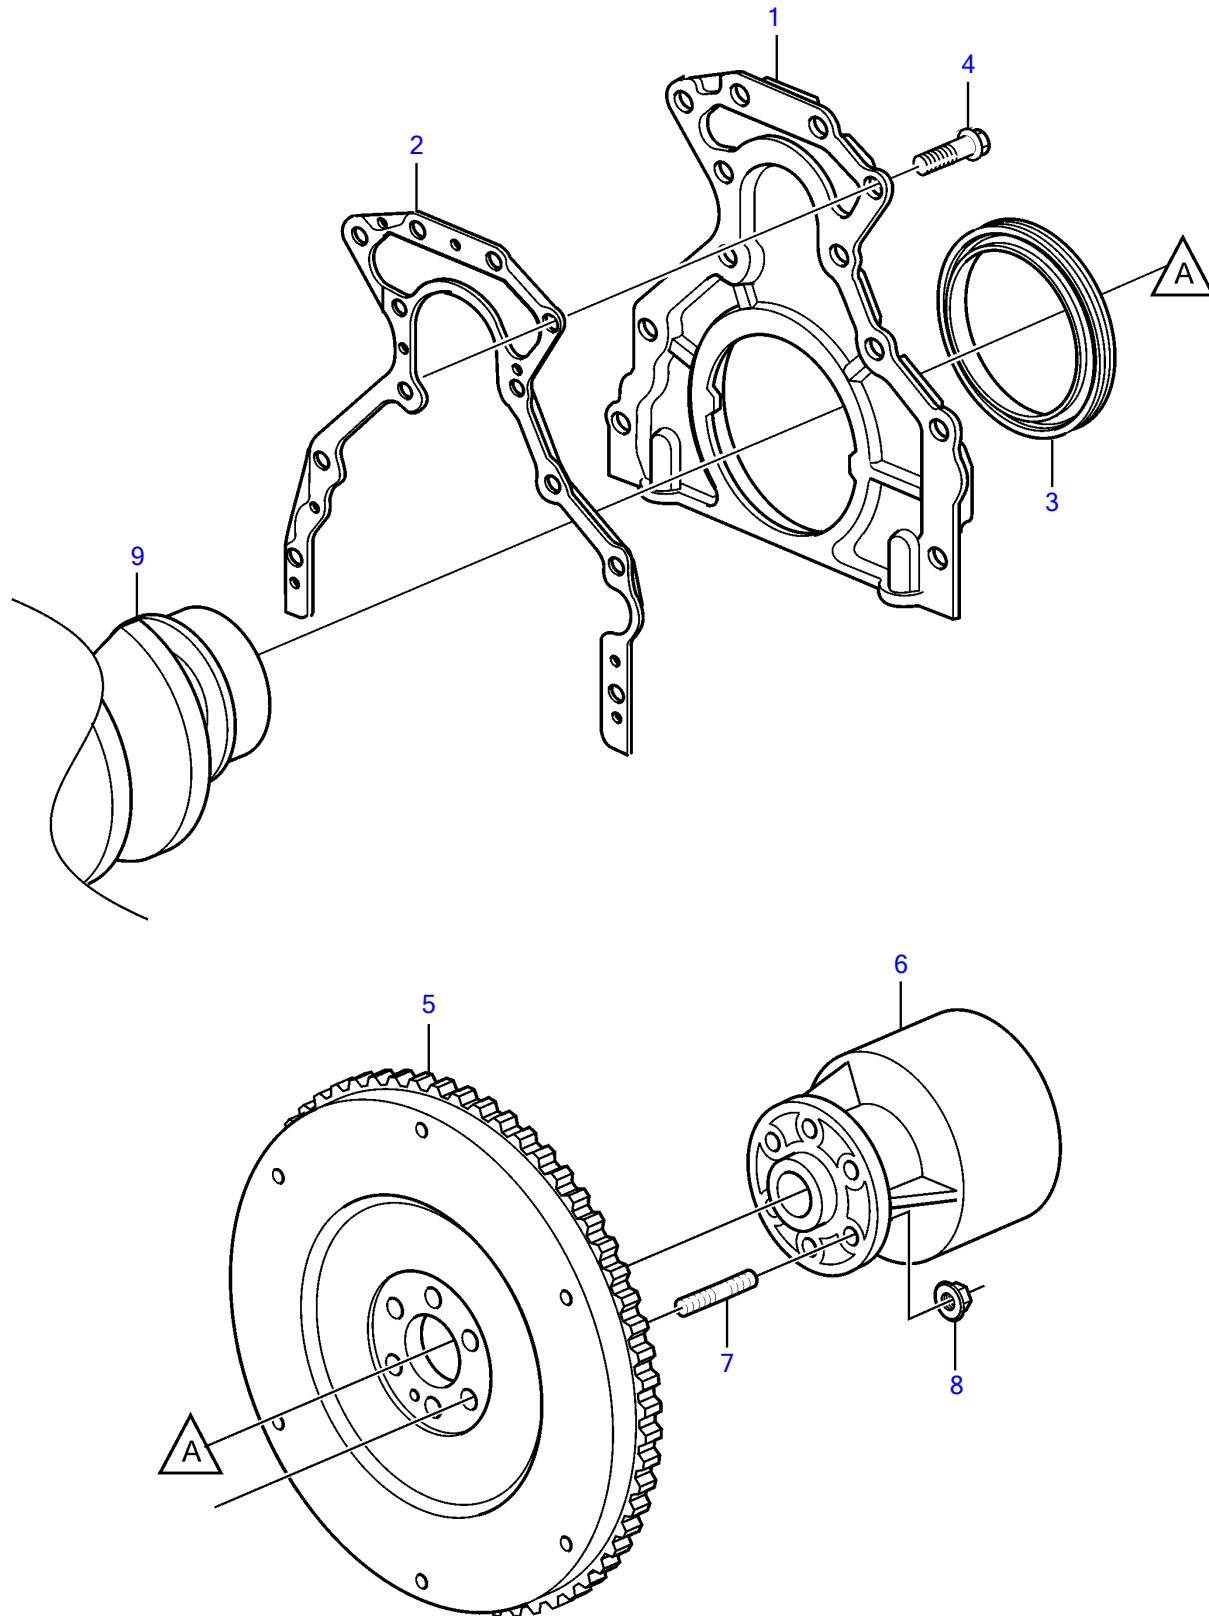

V8-350-CE-D, V8-380-CE-D, V8-430-CE-D

V8-350-CE-D, V8-380-CE-D, V8-430-CE-D

REF	PART NO.	QTY	DESCRIPTION	NOTES
1	21883695	1	Housing	
2		1	• Gasket	Not sold separately
3		1	• Seal	Not sold separately
4		12	• Bolt	Not sold separately
5	21643344	1	Flywheel	
6	21619636	1	Rubber coupling	
7	21665940	6	Stud	
8	3853273	6	Nut	
9		1	Crankshaft	part not sold