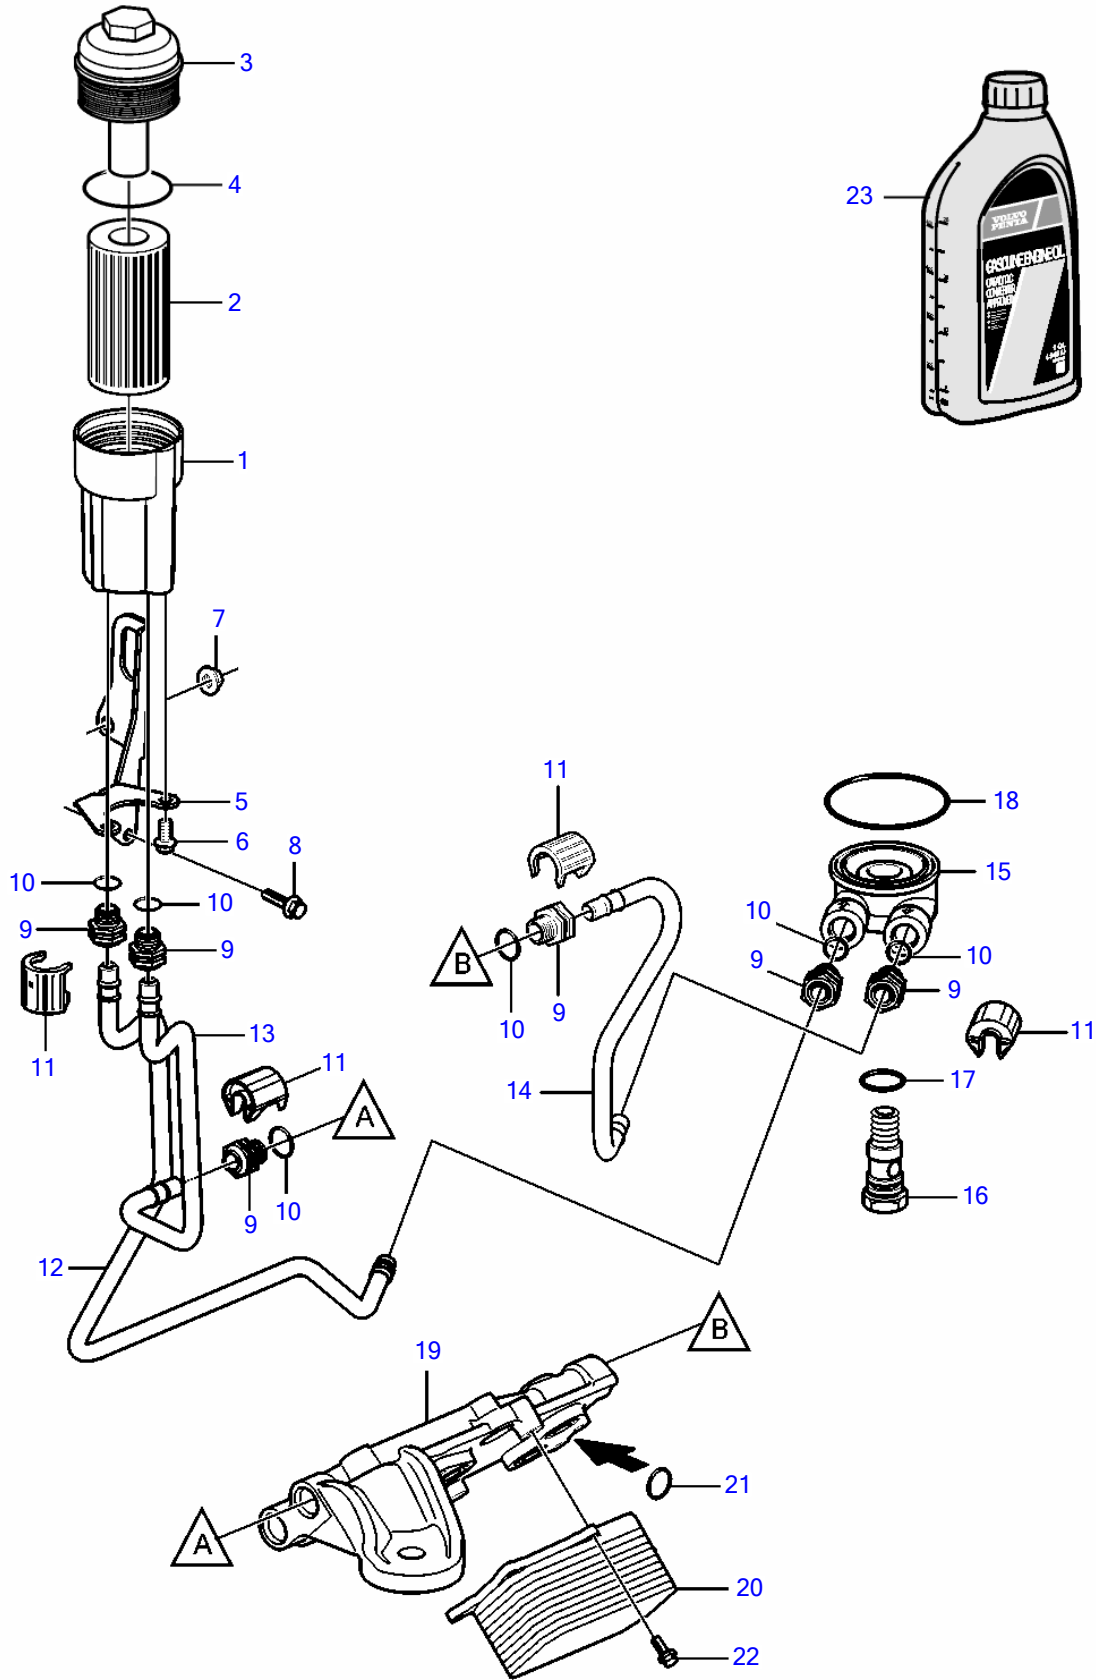

V8-350-CE-D, V8-380-CE-D, V8-430-CE-D

26157

V8-350-CE-D, V8-380-CE-D, V8-430-CE-D

REF	PART NO.	QTY	DESCRIPTION	SEE SEC.	NOTES
1	3886659	1	Oil reservoir		
2	8692305	1	Oil filter		
3	3875234	1	Cardboard tube		
4		1	• O-ring		Not sold separately
5	21612150	1	Bracket		
6	3595499	2	Flange screw		
7	971098	1	Flange lock nut		
8	946544	2	Flange screw		
9	3886181	6	Fitting screw		quick disconnect
10		6	• O-ring		Not sold separately
11	3888543	6	Clip		
12	21672342	1	Tube		
13	21672340	1	Tube		
14	21672338	1	Tube		
15	3886159	1	Adapter		
16		1	Retainer		
17	3852089	1	O-ring		
18	3854416	1	O-ring		
19	21625240	1	Bracket		
20	21607166	1	Oil cooler		
21	21717705	4	Gasket		
22	984725	6	Flange screw		
23		X	Oil	36776	For current oil part numbers, follow link to "Maintenance Parts" page.

47703900-21-37083

26157

Upd:2015-03-10

V8-350-CE-D, V8-380-CE-D, V8-430-CE-D

VOLVO
PENTA