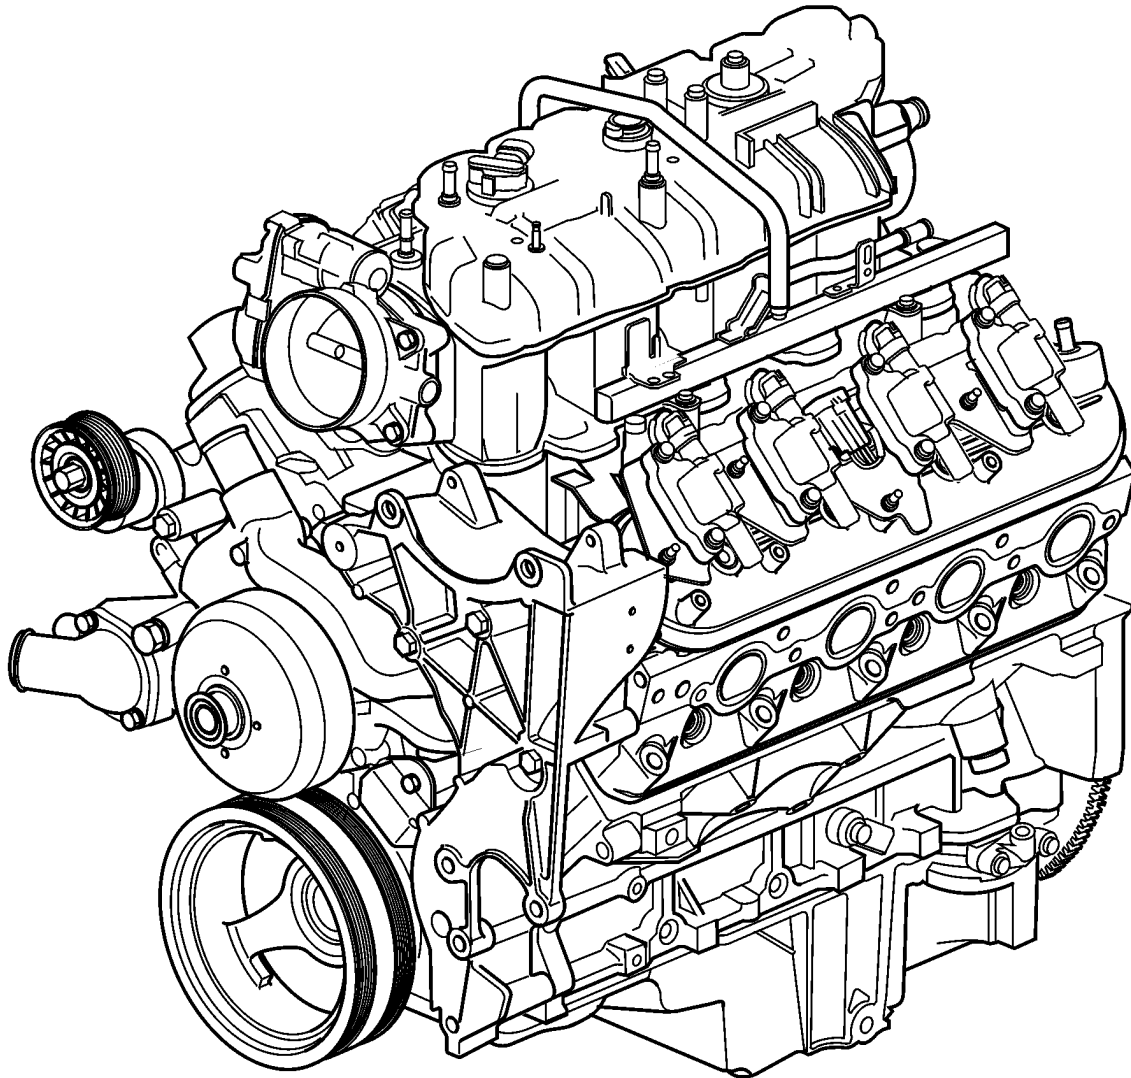

V8-350-CE-D, V8-380-CE-D

①

V8-350-CE-D, V8-380-CE-D

REF	PART NO.	DESCRIPTION
1	3801481	Longblock