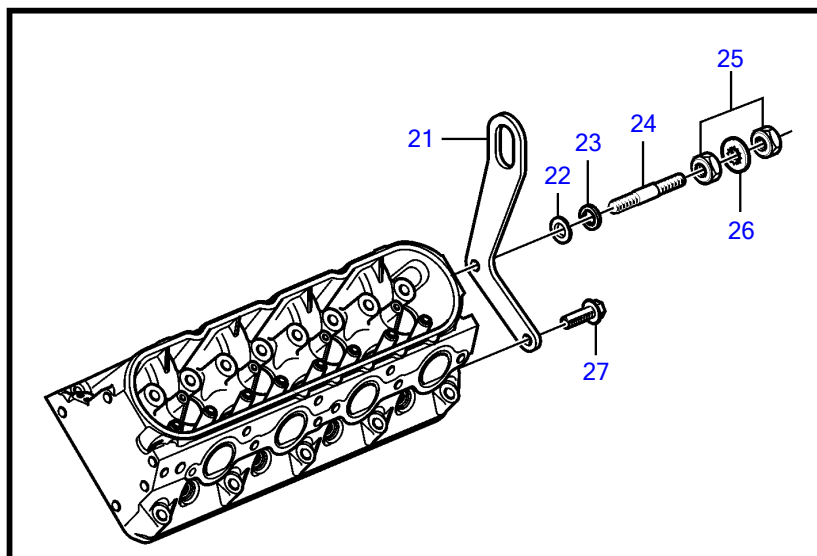

V8-430-CE-D

V8-430-CE-D

REF	PART NO.	QTY	DESCRIPTION	NOTES
1		2	Cylinder head	part not sold
2	21883718	1	Pipe	
		1	• Hose	
3		2	• O-ring	
4	21883717	2	Hexagon screw	
5		2	Plug	
6	21883702	2	Gasket	
7	21883703	20	Screw	
8	21883704	10	Hexagon screw	
9	21919185	1	Valve cover	Starboard
	21883710	1	Valve cover	Port
10	21883709	2	• Gasket	
11		8	• Grommet	Not sold separately
12	21883711	8	• Bolt	
		8	• • Sleeve	Not sold separately
		8	• • Grommet	same grommet as ref 10
13	21883708	1	Tube	
14	21883707	1	Sealing	
15	21883678	1	Cardboard tube	
16	21883707	1	• Sealing	
17	21688681	8	Tube	
18	21669297	8	• O-ring	
19	21670012	1	Hose	
20	(978171)	1	Hose clamp	Obsolete part
21		2	Lifting eye	
22	980933	1	Washer	
23	3852046	1	Spring washer	
24	3857937	1	Stud	
25	971071	1	Hexagon nut	
26	982679	2	Toothed washer	
27	982702	1	Flange screw	
28	21883712	1	Tube	Crankcase ventilation
29		1	• Seal	Not sold separately

47703900-21-37817

26096

Upd:2015-03-10

V8-350-CE-D, V8-380-CE-D, V8-430-CE-D

VOLVO
PENTA