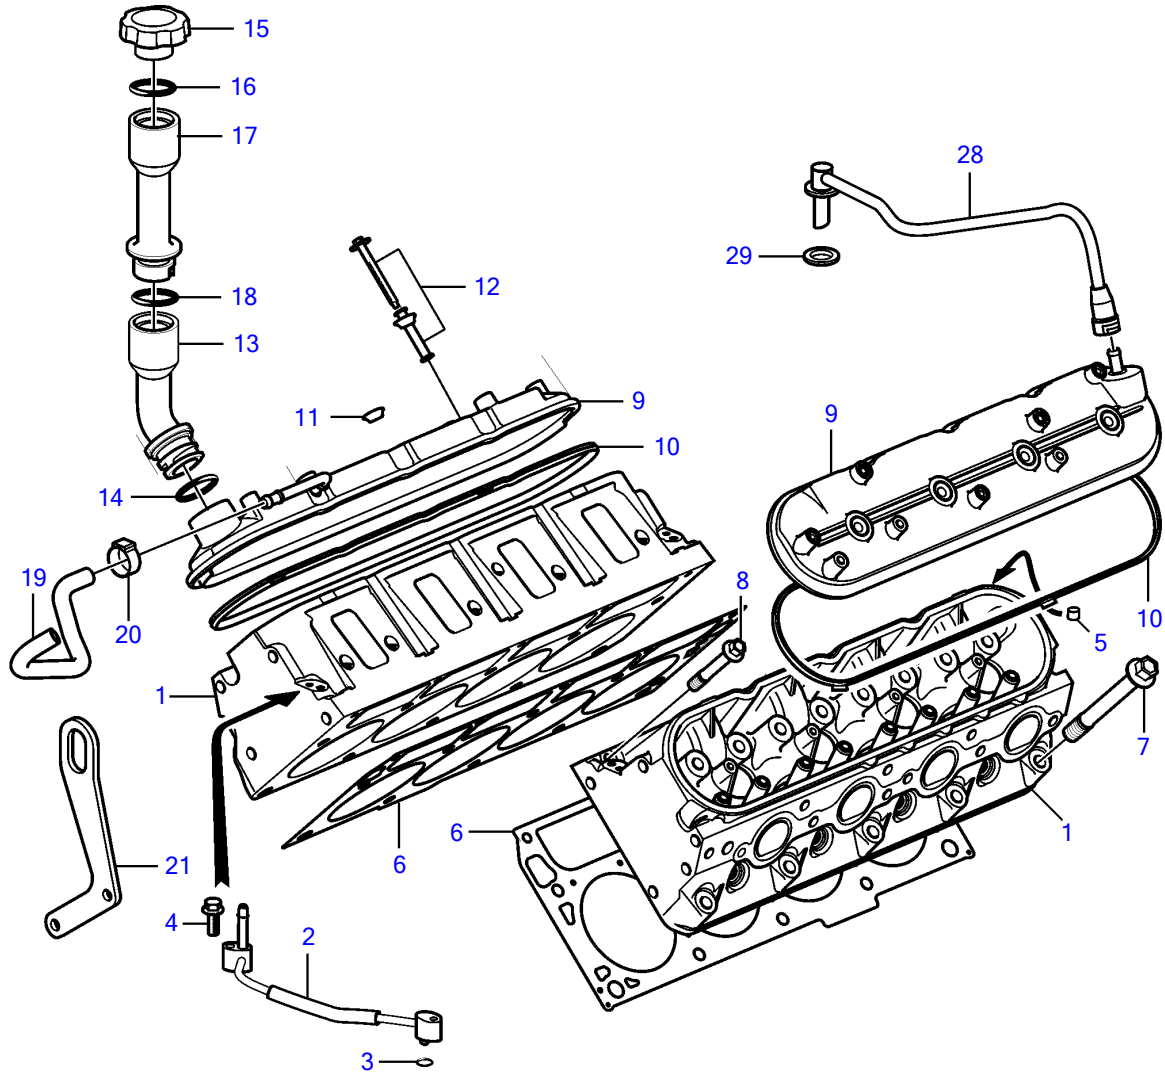

V8-430-CE-D

V8-430-CE-D

REF	PART NO.	QTY	DESCRIPTION	NOTES
1		2	Cylinder head	part not sold
2	21883718	1	Pipe	
		1	• Hose	
3		2	• O-ring	
4	21883717	2	Hexagon screw	
5		2	Plug	
6	21883702	2	Gasket	
7	21883703	20	Screw	
8	21883704	10	Hexagon screw	
9	21919185	1	Valve cover	Starboard
	21883710	1	Valve cover	Port
10	21883709	2	• Gasket	
11		8	• Grommet	Not sold separately
12	21883711	8	• Bolt	
		8	• • Sleeve	Not sold separately
		8	• • Grommet	same grommet as ref 10
13	21883708	1	Tube	
14	21883707	1	Sealing	
15	21883678	1	Cardboard tube	
16	21883707	1	• Sealing	
17	21688681	8	Tube	
18	21669297	8	• O-ring	
19	21670012	1	Hose	
20	(978171)	1	Hose clamp	Obsolete part
21		2	Lifting eye	
22	980933	1	Washer	
23	3852046	1	Spring washer	
24	3857937	1	Stud	
25	971071	1	Hexagon nut	
26	982679	2	Toothed washer	
27	982702	1	Flange screw	
28	21883712	1	Tube	Crankcase ventilation
29		1	• Seal	Not sold separately

47703900-21-37817

26096

Upd:2015-03-10

V8-350-CE-D, V8-380-CE-D, V8-430-CE-D

VOLVO
PENTA