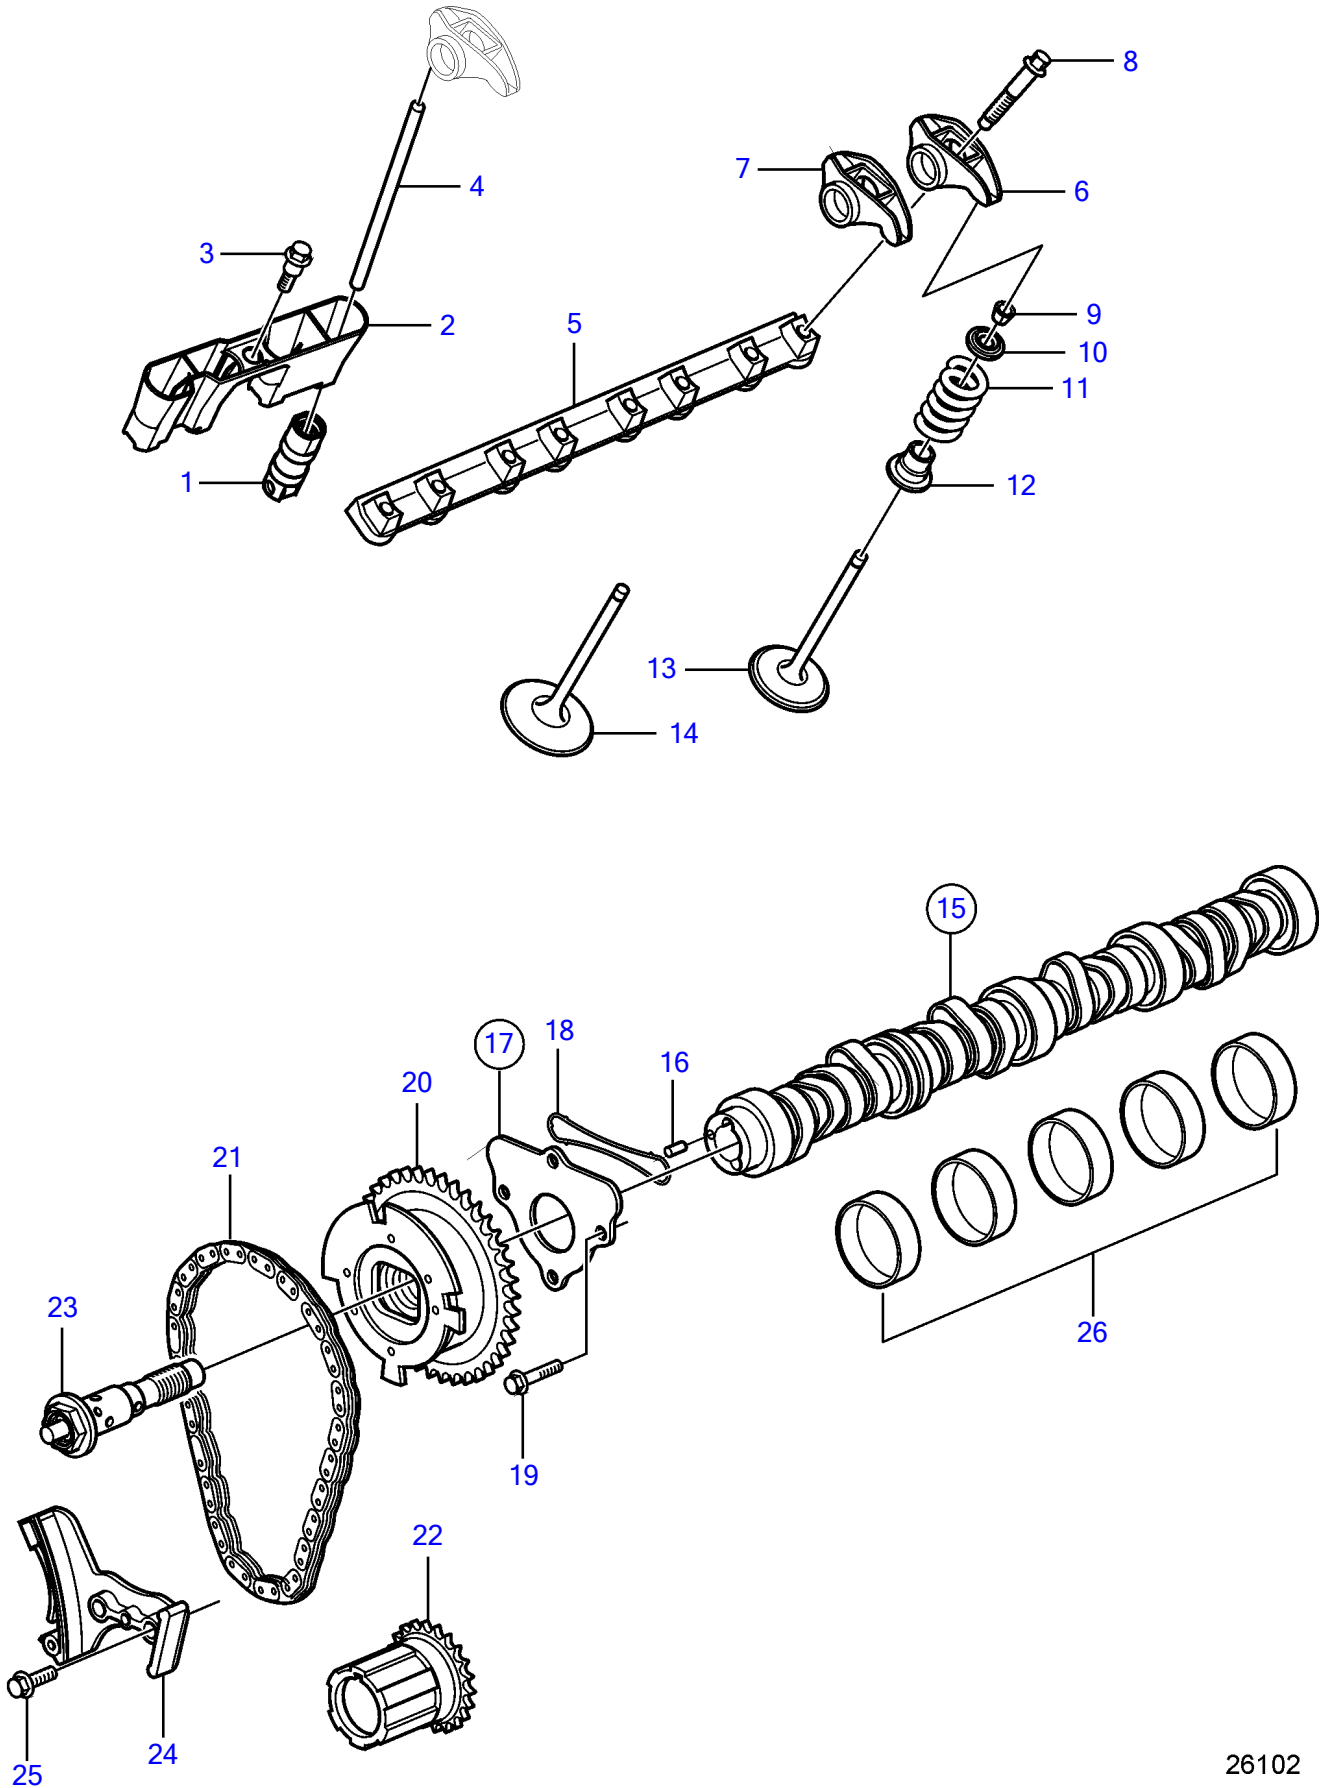

V8-350-CE-D, V8-380-CE-D

## V8-350-CE-D, V8-380-CE-D

REF	PART NO.	QTY	DESCRIPTION	NOTES
1	21883698	16	Lifter body	
2	21883699	2	Guide	
3	21883700	4	Hexagon screw	
4	21874007	16	Rod	
5	21883701	2	Support	
6	21874008	8	Rocker arm, exhaust	
7	21874009	8	Rocker arm, intake	
8	21874010	16	Screw	
9	21874013	32	Key	
10	21874012	16	Cardboard tube	
11	21874011	16	Spring	
12	21883706	1	Valve stem seal, intake	
		8	• Seal	Not sold separately
	21883705	1	Valve stem seal, exhaust	
		8	• Seal	Not sold separately
13	21874014	8	Valve, exhaust	
14	21874015	8	Valve, intake	
15		1	Camshaft	part not sold
16	21883687	1	• Pin	
17	21883688	1	Retainer	
18		1	• Seal	Not sold separately
19	21883689	4	Screw	
20	21883690	1	Actuator	
21	21883693	1	Chain	
22	21883692	1	Sprocket	
23	21883691	1	Valve	
24	21883694	1	Tensioner	
25		2	• Bolt	Not sold separately
26		5	Bearing, camshaft	part not sold