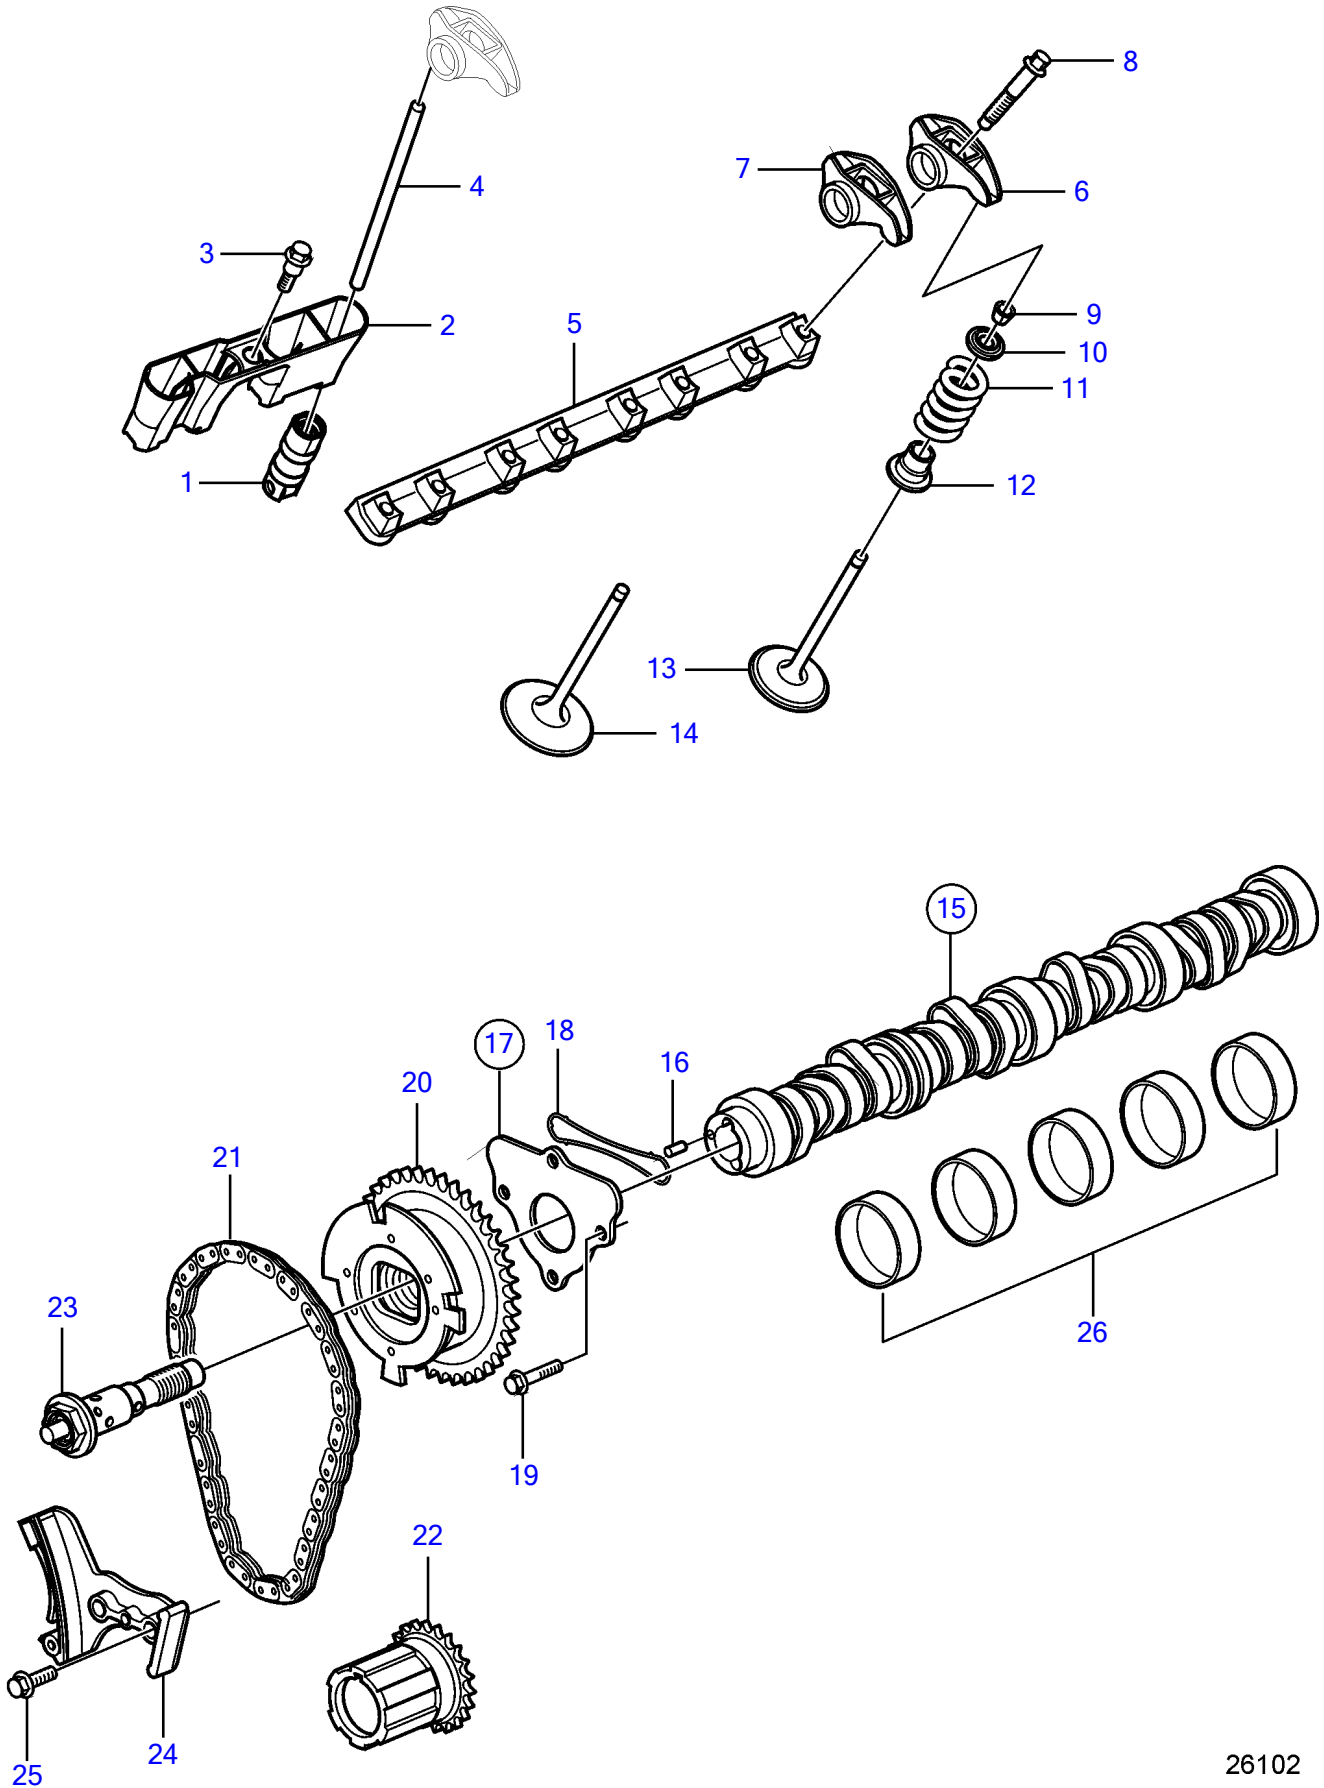

V8-430-CE-D

V8-430-CE-D

REF	PART NO.	QTY	DESCRIPTION	NOTES
1	21883698	16	Lifter body	
2	21883699	2	Guide	
3	21883700	4	Hexagon screw	
4		16	Push rod	part not sold
5	21883701	2	Support	
6	21874008	8	Rocker arm, exhaust	
7	21874009	8	Rocker arm, intake	
8	21874010	16	Screw	
9	21874013	32	Key	
10	21874012	16	Cardboard tube	
11		16	Valve spring	part not sold
12	21883706	1	Valve stem seal, intake	
		8	• Seal	Not sold separately
	21883705	1	Valve stem seal, exhaust	
		8	• Seal	Not sold separately
13	21874014	8	Valve, exhaust	
14	21874015	8	Valve, intake	
15		1	Camshaft	part not sold
16	21883687	1	• Pin	
17	21883688	1	Retainer	
18		1	• Seal	Not sold separately
19	21883689	4	Screw	
20		1	Actuator	part not sold
21	21883693	1	Chain	
22	21883692	1	Sprocket	
23	21883691	1	Valve	
24	21883694	1	Tensioner	
25		2	• Bolt	Not sold separately
26		5	Bearing, camshaft	part not sold

47703900-21-37693

26102

Upd:2015-03-10

V8-350-CE-D, V8-380-CE-D, V8-430-CE-D

VOLVO
PENTA