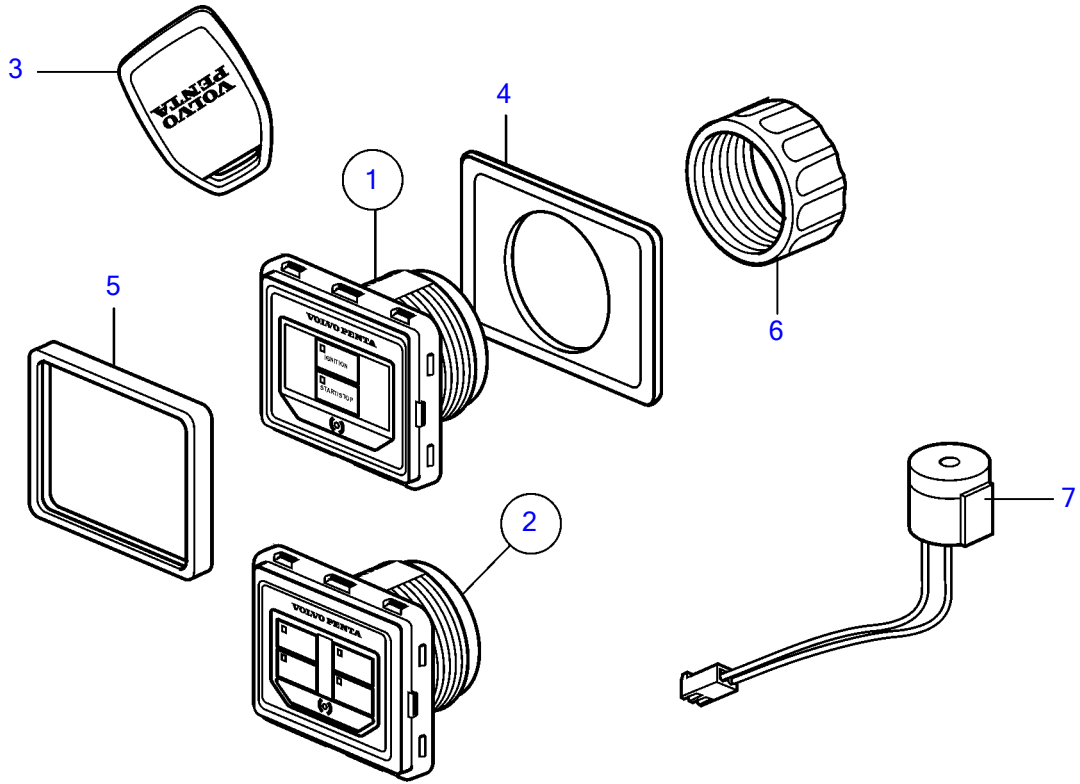

V8-350-CE-D, V8-380-CE-D, V8-430-CE-D

26339

V8-350-CE-D, V8-380-CE-D, V8-430-CE-D

REF	PART NO.	QTY	DESCRIPTION	NOTES
1	21758304	1	Panel	Single panel
2	21836809	1	Panel	Twin panel
3	21758351	2	• Key	
4	3808135	1	• Gasket	
5	21467057	1	• Frame	
6	3808134	1	• Nut	
7	21358227	1	• Buzzer	
8	21693204	1	Cable	e-Key single harness
9	21693208	1	Cable	e-Key twin harness
10	21693202	1	Cable	e-Key single harness with Lanyard
11	21693206	1	Cable	e-Key twin harness with Lanyard
12	21876876	1	Cable	e-Key quad harness