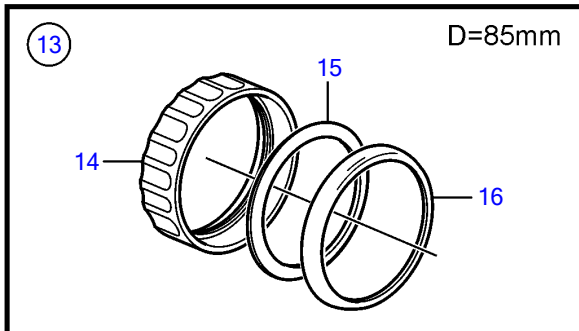

V8-350-CE-D, V8-380-CE-D, V8-430-CE-D

V8-350-CE-D, V8-380-CE-D, V8-430-CE-D

REF	PART NO.	QTY	DESCRIPTION	SEE SEC.	NOTES
1	21509646	1	Tachometer		6000 rpm, Black, replaced by next part number
	21628158	1	Tachometer		6000 rpm, Black
	21509644	1	Tachometer		6000 rpm, White, replaced by next part number
	21628157	1	Tachometer		6000 rpm, White
2	3884843	1	• Wiring harness		
3	21234545	1	Tachometer kit		6000 rpm, Black
	21511183	1	Tachometer kit		6000 rpm, Black
	21234544	1	Tachometer kit		6000 rpm, White, replaced by next part number
	21511180	1	Tachometer kit		
4	874930	1	Speedometer		White 0-40 Knots, 0-45 mph
	874917	1	Speedometer		Black 0-40 knots, 0-45 mph
	881650	1	Speedometer		White 0-60 Knots, 0-70 mph
	881645	1	Speedometer		Black 0-60 knots, 0-70 mph
	3807508	1	Speedometer		Black, 0-45 mph
	3807510	1	Speedometer		Black, 0-70 mph
	3807513	1	Speedometer		White, 0-70 mph
	21265104	1	Speedometer		Unit neutral, D=110mm, Black 0-60 knots
5	874708	1	Mounting kit		Black
6	874449	1	• Attaching ring		
7	874706	1	• Gasket		
8	874447	1	• Ring		
9	3847888	1	Mounting kit		Black
			• Bulletin P-36-9-3	P-36-9-3-EN	New products in the EVC family
10	(3884098)	1	• Attaching ring		Obsolete part
11	3884103	1	• Gasket		
12	3847887	1	• Ring		
13	874732	1	Mounting kit		Chrome
14	874449	1	• Attaching ring		
15	874706	1	• Gasket		
16	874730	1	• Ring		
17	3885216	1	Mounting kit		Chrome
			• Bulletin P-36-9-3	P-36-9-3-EN	New products in the EVC family
18	(3884098)	1	• Attaching ring		Obsolete part
19	3884103	1	• Gasket		
20	3884096	1	• Ring		
21	881612	1	Brace kit		Black
22	881610	2	• Nut		
23	881608	1	• Brace		
24	881609	2	• Stud		
25	874706	1	• Gasket		
26	874447	1	• Ring		
27	881614	1	Brace kit		Chrome
28	881610	2	• Nut		
29	881608	1	• Brace		
30	881609	2	• Stud		
31	874706	1	• Gasket		
32	874730	1	• Ring		
33	3886791	1	X-ring		For flush mounting.
			• Bulletin P-36-9-3	P-36-9-3-EN	New products in the EVC family
34	874844	1	X-ring		For flush mounting.
35	874759	1	Extension cable\verl		L=1000mm
	3807043	1	Extension cable\verl		L=3000mm