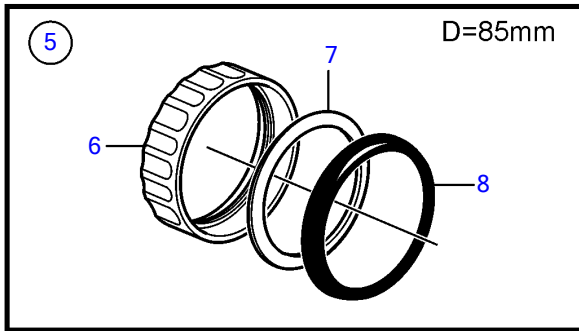

V8-350-CE-D, V8-380-CE-D, V8-430-CE-D

V8-350-CE-D, V8-380-CE-D, V8-430-CE-D

REF	PART NO.	QTY	DESCRIPTION	SEE SEC.	NOTES
1	21509646	1	Tachometer		6000 rpm, Black, replaced by next part number
	21628158	1	Tachometer		6000 rpm, Black
	21509644	1	Tachometer		6000 rpm, White, replaced by next part number
	21628157	1	Tachometer		6000 rpm, White
2	3884843	1	• Wiring harness		
3	21234545	1	Tachometer kit		6000 rpm, Black
	21511183	1	Tachometer kit		6000 rpm, Black
	21234544	1	Tachometer kit		6000 rpm, White, replaced by next part number
	21511180	1	Tachometer kit		
4	874930	1	Speedometer		White 0-40 Knots, 0-45 mph
	874917	1	Speedometer		Black 0-40 knots, 0-45 mph
	881650	1	Speedometer		White 0-60 Knots, 0-70 mph
	881645	1	Speedometer		Black 0-60 knots, 0-70 mph
	3807508	1	Speedometer		Black, 0-45 mph
	3807510	1	Speedometer		Black, 0-70 mph
	3807513	1	Speedometer		White, 0-70 mph
	21265104	1	Speedometer		Unit neutral, D=110mm, Black 0-60 knots
5	874708	1	Mounting kit		Black
6	874449	1	• Attaching ring		
7	874706	1	• Gasket		
8	874447	1	• Ring		
9	3847888	1	Mounting kit		Black
			• Bulletin P-36-9-3	P-36-9-3-EN	New products in the EVC family
10	(3884098)	1	• Attaching ring		Obsolete part
11	3884103	1	• Gasket		
12	3847887	1	• Ring		
13	874732	1	Mounting kit		Chrome
14	874449	1	• Attaching ring		
15	874706	1	• Gasket		
16	874730	1	• Ring		
17	3885216	1	Mounting kit		Chrome
			• Bulletin P-36-9-3	P-36-9-3-EN	New products in the EVC family
18	(3884098)	1	• Attaching ring		Obsolete part
19	3884103	1	• Gasket		
20	3884096	1	• Ring		
21	881612	1	Brace kit		Black
22	881610	2	• Nut		
23	881608	1	• Brace		
24	881609	2	• Stud		
25	874706	1	• Gasket		
26	874447	1	• Ring		
27	881614	1	Brace kit		Chrome
28	881610	2	• Nut		
29	881608	1	• Brace		
30	881609	2	• Stud		
31	874706	1	• Gasket		
32	874730	1	• Ring		
33	3886791	1	X-ring		For flush mounting.
			• Bulletin P-36-9-3	P-36-9-3-EN	New products in the EVC family
34	874844	1	X-ring		For flush mounting.
35	874759	1	Extension cable\verl		L=1000mm
	3807043	1	Extension cable\verl		L=3000mm