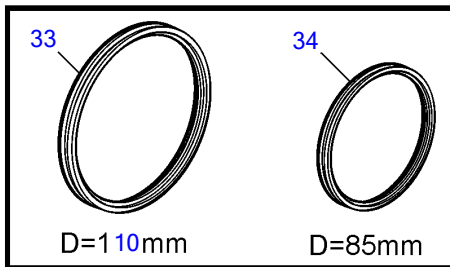

V8-350-CE-D, V8-380-CE-D, V8-430-CE-D

V8-350-CE-D, V8-380-CE-D, V8-430-CE-D

REF	PART NO.	QTY	DESCRIPTION	SEE SEC.	NOTES
1	21509646	1	Tachometer		6000 rpm, Black, replaced by next part number
	21628158	1	Tachometer		6000 rpm, Black
	21509644	1	Tachometer		6000 rpm, White, replaced by next part number
	21628157	1	Tachometer		6000 rpm, White
2	3884843	1	• Wiring harness		
3	21234545	1	Tachometer kit		6000 rpm, Black
	21511183	1	Tachometer kit		6000 rpm, Black
	21234544	1	Tachometer kit		6000 rpm, White, replaced by next part number
	21511180	1	Tachometer kit		
4	874930	1	Speedometer		White 0-40 Knots, 0-45 mph
	874917	1	Speedometer		Black 0-40 knots, 0-45 mph
	881650	1	Speedometer		White 0-60 Knots, 0-70 mph
	881645	1	Speedometer		Black 0-60 knots, 0-70 mph
	3807508	1	Speedometer		Black, 0-45 mph
	3807510	1	Speedometer		Black, 0-70 mph
	3807513	1	Speedometer		White, 0-70 mph
	21265104	1	Speedometer		Unit neutral, D=110mm, Black 0-60 knots
5	874708	1	Mounting kit		Black
6	874449	1	• Attaching ring		
7	874706	1	• Gasket		
8	874447	1	• Ring		
9	3847888	1	Mounting kit		Black
			• Bulletin P-36-9-3	P-36-9-3-EN	New products in the EVC family
10	(3884098)	1	• Attaching ring		Obsolete part
11	3884103	1	• Gasket		
12	3847887	1	• Ring		
13	874732	1	Mounting kit		Chrome
14	874449	1	• Attaching ring		
15	874706	1	• Gasket		
16	874730	1	• Ring		
17	3885216	1	Mounting kit		Chrome
			• Bulletin P-36-9-3	P-36-9-3-EN	New products in the EVC family
18	(3884098)	1	• Attaching ring		Obsolete part
19	3884103	1	• Gasket		
20	3884096	1	• Ring		
21	881612	1	Brace kit		Black
22	881610	2	• Nut		
23	881608	1	• Brace		
24	881609	2	• Stud		
25	874706	1	• Gasket		
26	874447	1	• Ring		
27	881614	1	Brace kit		Chrome
28	881610	2	• Nut		
29	881608	1	• Brace		
30	881609	2	• Stud		
31	874706	1	• Gasket		
32	874730	1	• Ring		
33	3886791	1	X-ring		For flush mounting.
			• Bulletin P-36-9-3	P-36-9-3-EN	New products in the EVC family
34	874844	1	X-ring		For flush mounting.
35	874759	1	Extension cable\verl		L=1000mm
	3807043	1	Extension cable\verl		L=3000mm