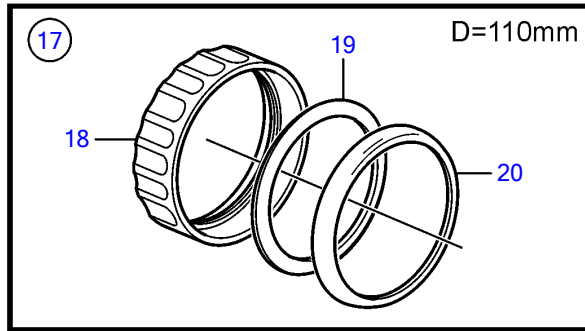

V8-350-CE-D, V8-380-CE-D, V8-430-CE-D

V8-350-CE-D, V8-380-CE-D, V8-430-CE-D

REF	PART NO.	QTY	DESCRIPTION	SEE SEC.	NOTES
1	21509646	1	Tachometer		6000 rpm, Black, replaced by next part number
	21628158	1	Tachometer		6000 rpm, Black
	21509644	1	Tachometer		6000 rpm, White, replaced by next part number
	21628157	1	Tachometer		6000 rpm, White
2	3884843	1	• Wiring harness		
3	21234545	1	Tachometer kit		6000 rpm, Black
	21511183	1	Tachometer kit		6000 rpm, Black
	21234544	1	Tachometer kit		6000 rpm, White, replaced by next part number
	21511180	1	Tachometer kit		
4	874930	1	Speedometer		White 0-40 Knots, 0-45 mph
	874917	1	Speedometer		Black 0-40 knots, 0-45 mph
	881650	1	Speedometer		White 0-60 Knots, 0-70 mph
	881645	1	Speedometer		Black 0-60 knots, 0-70 mph
	3807508	1	Speedometer		Black, 0-45 mph
	3807510	1	Speedometer		Black, 0-70 mph
	3807513	1	Speedometer		White, 0-70 mph
	21265104	1	Speedometer		Unit neutral, D=110mm, Black 0-60 knots
5	874708	1	Mounting kit		Black
6	874449	1	• Attaching ring		
7	874706	1	• Gasket		
8	874447	1	• Ring		
9	3847888	1	Mounting kit		Black
			• Bulletin P-36-9-3	P-36-9-3-EN	New products in the EVC family
10	(3884098)	1	• Attaching ring		Obsolete part
11	3884103	1	• Gasket		
12	3847887	1	• Ring		
13	874732	1	Mounting kit		Chrome
14	874449	1	• Attaching ring		
15	874706	1	• Gasket		
16	874730	1	• Ring		
17	3885216	1	Mounting kit		Chrome
			• Bulletin P-36-9-3	P-36-9-3-EN	New products in the EVC family
18	(3884098)	1	• Attaching ring		Obsolete part
19	3884103	1	• Gasket		
20	3884096	1	• Ring		
21	881612	1	Brace kit		Black
22	881610	2	• Nut		
23	881608	1	• Brace		
24	881609	2	• Stud		
25	874706	1	• Gasket		
26	874447	1	• Ring		
27	881614	1	Brace kit		Chrome
28	881610	2	• Nut		
29	881608	1	• Brace		
30	881609	2	• Stud		
31	874706	1	• Gasket		
32	874730	1	• Ring		
33	3886791	1	X-ring		For flush mounting.
			• Bulletin P-36-9-3	P-36-9-3-EN	New products in the EVC family
34	874844	1	X-ring		For flush mounting.
35	874759	1	Extension cable\verl		L=1000mm
	3807043	1	Extension cable\verl		L=3000mm