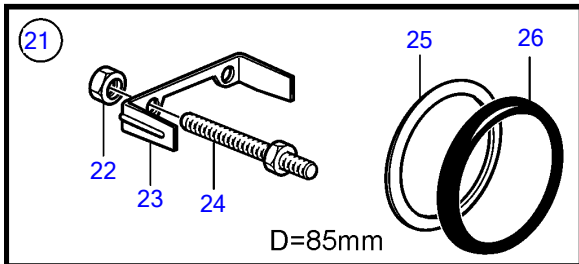

V8-350-CE-D, V8-380-CE-D, V8-430-CE-D

V8-350-CE-D, V8-380-CE-D, V8-430-CE-D

REF	PART NO.	QTY	DESCRIPTION	SEE SEC.	NOTES
1	21509646	1	Tachometer		6000 rpm, Black, replaced by next part number
	21628158	1	Tachometer		6000 rpm, Black
	21509644	1	Tachometer		6000 rpm, White, replaced by next part number
	21628157	1	Tachometer		6000 rpm, White
2	3884843	1	• Wiring harness		
3	21234545	1	Tachometer kit		6000 rpm, Black
	21511183	1	Tachometer kit		6000 rpm, Black
	21234544	1	Tachometer kit		6000 rpm, White, replaced by next part number
	21511180	1	Tachometer kit		
4	874930	1	Speedometer		White 0-40 Knots, 0-45 mph
	874917	1	Speedometer		Black 0-40 knots, 0-45 mph
	881650	1	Speedometer		White 0-60 Knots, 0-70 mph
	881645	1	Speedometer		Black 0-60 knots, 0-70 mph
	3807508	1	Speedometer		Black, 0-45 mph
	3807510	1	Speedometer		Black, 0-70 mph
	3807513	1	Speedometer		White, 0-70 mph
	21265104	1	Speedometer		Unit neutral, D=110mm, Black 0-60 knots
5	874708	1	Mounting kit		Black
6	874449	1	• Attaching ring		
7	874706	1	• Gasket		
8	874447	1	• Ring		
9	3847888	1	Mounting kit		Black
			• Bulletin P-36-9-3	P-36-9-3-EN	New products in the EVC family
10	(3884098)	1	• Attaching ring		Obsolete part
11	3884103	1	• Gasket		
12	3847887	1	• Ring		
13	874732	1	Mounting kit		Chrome
14	874449	1	• Attaching ring		
15	874706	1	• Gasket		
16	874730	1	• Ring		
17	3885216	1	Mounting kit		Chrome
			• Bulletin P-36-9-3	P-36-9-3-EN	New products in the EVC family
18	(3884098)	1	• Attaching ring		Obsolete part
19	3884103	1	• Gasket		
20	3884096	1	• Ring		
21	881612	1	Brace kit		Black
22	881610	2	• Nut		
23	881608	1	• Brace		
24	881609	2	• Stud		
25	874706	1	• Gasket		
26	874447	1	• Ring		
27	881614	1	Brace kit		Chrome
28	881610	2	• Nut		
29	881608	1	• Brace		
30	881609	2	• Stud		
31	874706	1	• Gasket		
32	874730	1	• Ring		
33	3886791	1	X-ring		For flush mounting.
			• Bulletin P-36-9-3	P-36-9-3-EN	New products in the EVC family
34	874844	1	X-ring		For flush mounting.
35	874759	1	Extension cable\verl		L=1000mm
	3807043	1	Extension cable\verl		L=3000mm