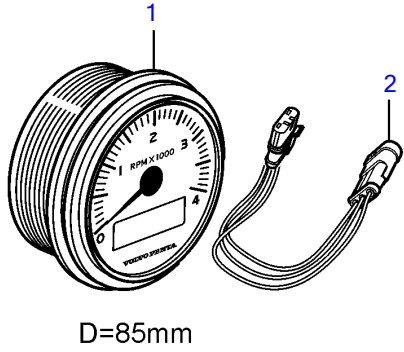

V8-350-CE-D, V8-380-CE-D, V8-430-CE-D

V8-350-CE-D, V8-380-CE-D, V8-430-CE-D

REF	PART NO.	QTY	DESCRIPTION	SEE SEC.	NOTES
1	21509646	1	Tachometer		6000 rpm, Black, replaced by next part number
	21628158	1	Tachometer		6000 rpm, Black
	21509644	1	Tachometer		6000 rpm, White, replaced by next part number
	21628157	1	Tachometer		6000 rpm, White
2	3884843	1	• Wiring harness		
3	21234545	1	Tachometer kit		6000 rpm, Black
	21511183	1	Tachometer kit		6000 rpm, Black
	21234544	1	Tachometer kit		6000 rpm, White, replaced by next part number
	21511180	1	Tachometer kit		
4	874930	1	Speedometer		White 0-40 Knots, 0-45 mph
	874917	1	Speedometer		Black 0-40 knots, 0-45 mph
	881650	1	Speedometer		White 0-60 Knots, 0-70 mph
	881645	1	Speedometer		Black 0-60 knots, 0-70 mph
	3807508	1	Speedometer		Black, 0-45 mph
	3807510	1	Speedometer		Black, 0-70 mph
	3807513	1	Speedometer		White, 0-70 mph
	21265104	1	Speedometer		Unit neutral, D=110mm, Black 0-60 knots
5	874708	1	Mounting kit		Black
6	874449	1	• Attaching ring		
7	874706	1	• Gasket		
8	874447	1	• Ring		
9	3847888	1	Mounting kit		Black
			• Bulletin P-36-9-3	P-36-9-3-EN	New products in the EVC family
10	(3884098)	1	• Attaching ring		Obsolete part
11	3884103	1	• Gasket		
12	3847887	1	• Ring		
13	874732	1	Mounting kit		Chrome
14	874449	1	• Attaching ring		
15	874706	1	• Gasket		
16	874730	1	• Ring		
17	3885216	1	Mounting kit		Chrome
			• Bulletin P-36-9-3	P-36-9-3-EN	New products in the EVC family
18	(3884098)	1	• Attaching ring		Obsolete part
19	3884103	1	• Gasket		
20	3884096	1	• Ring		
21	881612	1	Brace kit		Black
22	881610	2	• Nut		
23	881608	1	• Brace		
24	881609	2	• Stud		
25	874706	1	• Gasket		
26	874447	1	• Ring		
27	881614	1	Brace kit		Chrome
28	881610	2	• Nut		
29	881608	1	• Brace		
30	881609	2	• Stud		
31	874706	1	• Gasket		
32	874730	1	• Ring		
33	3886791	1	X-ring		For flush mounting.
			• Bulletin P-36-9-3	P-36-9-3-EN	New products in the EVC family
34	874844	1	X-ring		For flush mounting.
35	874759	1	Extension cable\verl		L=1000mm
	3807043	1	Extension cable\verl		L=3000mm