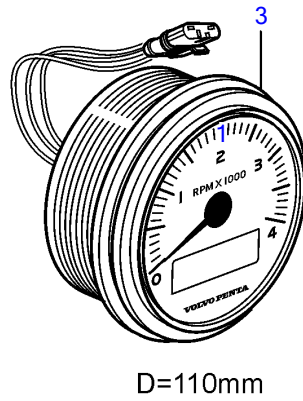

V8-350-CE-D, V8-380-CE-D, V8-430-CE-D

V8-350-CE-D, V8-380-CE-D, V8-430-CE-D

REF	PART NO.	QTY	DESCRIPTION	SEE SEC.	NOTES
1	21509646	1	Tachometer		6000 rpm, Black, replaced by next part number
	21628158	1	Tachometer		6000 rpm, Black
	21509644	1	Tachometer		6000 rpm, White, replaced by next part number
	21628157	1	Tachometer		6000 rpm, White
2	3884843	1	• Wiring harness		
3	21234545	1	Tachometer kit		6000 rpm, Black
	21511183	1	Tachometer kit		6000 rpm, Black
	21234544	1	Tachometer kit		6000 rpm, White, replaced by next part number
	21511180	1	Tachometer kit		
4	874930	1	Speedometer		White 0-40 Knots, 0-45 mph
	874917	1	Speedometer		Black 0-40 knots, 0-45 mph
	881650	1	Speedometer		White 0-60 Knots, 0-70 mph
	881645	1	Speedometer		Black 0-60 knots, 0-70 mph
	3807508	1	Speedometer		Black, 0-45 mph
	3807510	1	Speedometer		Black, 0-70 mph
	3807513	1	Speedometer		White, 0-70 mph
	21265104	1	Speedometer		Unit neutral, D=110mm, Black 0-60 knots
5	874708	1	Mounting kit		Black
6	874449	1	• Attaching ring		
7	874706	1	• Gasket		
8	874447	1	• Ring		
9	3847888	1	Mounting kit		Black
			• Bulletin P-36-9-3	P-36-9-3-EN	New products in the EVC family
10	(3884098)	1	• Attaching ring		Obsolete part
11	3884103	1	• Gasket		
12	3847887	1	• Ring		
13	874732	1	Mounting kit		Chrome
14	874449	1	• Attaching ring		
15	874706	1	• Gasket		
16	874730	1	• Ring		
17	3885216	1	Mounting kit		Chrome
			• Bulletin P-36-9-3	P-36-9-3-EN	New products in the EVC family
18	(3884098)	1	• Attaching ring		Obsolete part
19	3884103	1	• Gasket		
20	3884096	1	• Ring		
21	881612	1	Brace kit		Black
22	881610	2	• Nut		
23	881608	1	• Brace		
24	881609	2	• Stud		
25	874706	1	• Gasket		
26	874447	1	• Ring		
27	881614	1	Brace kit		Chrome
28	881610	2	• Nut		
29	881608	1	• Brace		
30	881609	2	• Stud		
31	874706	1	• Gasket		
32	874730	1	• Ring		
33	3886791	1	X-ring		For flush mounting.
			• Bulletin P-36-9-3	P-36-9-3-EN	New products in the EVC family
34	874844	1	X-ring		For flush mounting.
35	874759	1	Extension cable\verl		L=1000mm
	3807043	1	Extension cable\verl		L=3000mm