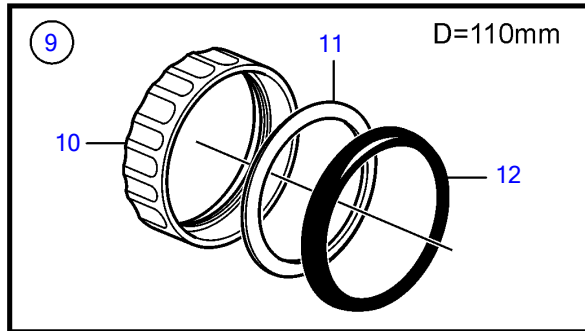

V8-350-CE-D, V8-380-CE-D, V8-430-CE-D

V8-350-CE-D, V8-380-CE-D, V8-430-CE-D

REF	PART NO.	QTY	DESCRIPTION	SEE SEC.	NOTES
1	21509646	1	Tachometer		6000 rpm, Black, replaced by next part number
	21628158	1	Tachometer		6000 rpm, Black
	21509644	1	Tachometer		6000 rpm, White, replaced by next part number
	21628157	1	Tachometer		6000 rpm, White
2	3884843	1	• Wiring harness		
3	21234545	1	Tachometer kit		6000 rpm, Black
	21511183	1	Tachometer kit		6000 rpm, Black
	21234544	1	Tachometer kit		6000 rpm, White, replaced by next part number
	21511180	1	Tachometer kit		
4	874930	1	Speedometer		White 0-40 Knots, 0-45 mph
	874917	1	Speedometer		Black 0-40 knots, 0-45 mph
	881650	1	Speedometer		White 0-60 Knots, 0-70 mph
	881645	1	Speedometer		Black 0-60 knots, 0-70 mph
	3807508	1	Speedometer		Black, 0-45 mph
	3807510	1	Speedometer		Black, 0-70 mph
	3807513	1	Speedometer		White, 0-70 mph
	21265104	1	Speedometer		Unit neutral, D=110mm, Black 0-60 knots
5	874708	1	Mounting kit		Black
6	874449	1	• Attaching ring		
7	874706	1	• Gasket		
8	874447	1	• Ring		
9	3847888	1	Mounting kit		Black
			• Bulletin P-36-9-3	P-36-9-3-EN	New products in the EVC family
10	(3884098)	1	• Attaching ring		Obsolete part
11	3884103	1	• Gasket		
12	3847887	1	• Ring		
13	874732	1	Mounting kit		Chrome
14	874449	1	• Attaching ring		
15	874706	1	• Gasket		
16	874730	1	• Ring		
17	3885216	1	Mounting kit		Chrome
			• Bulletin P-36-9-3	P-36-9-3-EN	New products in the EVC family
18	(3884098)	1	• Attaching ring		Obsolete part
19	3884103	1	• Gasket		
20	3884096	1	• Ring		
21	881612	1	Brace kit		Black
22	881610	2	• Nut		
23	881608	1	• Brace		
24	881609	2	• Stud		
25	874706	1	• Gasket		
26	874447	1	• Ring		
27	881614	1	Brace kit		Chrome
28	881610	2	• Nut		
29	881608	1	• Brace		
30	881609	2	• Stud		
31	874706	1	• Gasket		
32	874730	1	• Ring		
33	3886791	1	X-ring		For flush mounting.
			• Bulletin P-36-9-3	P-36-9-3-EN	New products in the EVC family
34	874844	1	X-ring		For flush mounting.
35	874759	1	Extension cable\verl		L=1000mm
	3807043	1	Extension cable\verl		L=3000mm