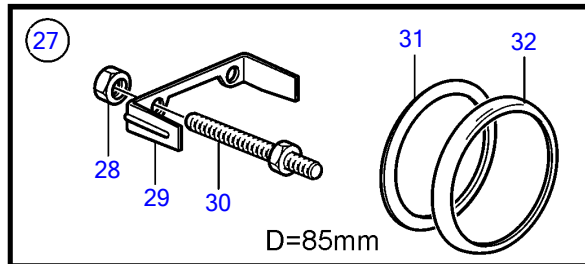

V8-350-CE-D, V8-380-CE-D, V8-430-CE-D

V8-350-CE-D, V8-380-CE-D, V8-430-CE-D

REF	PART NO.	QTY	DESCRIPTION	SEE SEC.	NOTES
1	21509646	1	Tachometer		6000 rpm, Black, replaced by next part number
	21628158	1	Tachometer		6000 rpm, Black
	21509644	1	Tachometer		6000 rpm, White, replaced by next part number
	21628157	1	Tachometer		6000 rpm, White
2	3884843	1	• Wiring harness		
3	21234545	1	Tachometer kit		6000 rpm, Black
	21511183	1	Tachometer kit		6000 rpm, Black
	21234544	1	Tachometer kit		6000 rpm, White, replaced by next part number
	21511180	1	Tachometer kit		
4	874930	1	Speedometer		White 0-40 Knots, 0-45 mph
	874917	1	Speedometer		Black 0-40 knots, 0-45 mph
	881650	1	Speedometer		White 0-60 Knots, 0-70 mph
	881645	1	Speedometer		Black 0-60 knots, 0-70 mph
	3807508	1	Speedometer		Black, 0-45 mph
	3807510	1	Speedometer		Black, 0-70 mph
	3807513	1	Speedometer		White, 0-70 mph
	21265104	1	Speedometer		Unit neutral, D=110mm, Black 0-60 knots
5	874708	1	Mounting kit		Black
6	874449	1	• Attaching ring		
7	874706	1	• Gasket		
8	874447	1	• Ring		
9	3847888	1	Mounting kit		Black
			• Bulletin P-36-9-3	P-36-9-3-EN	New products in the EVC family
10	(3884098)	1	• Attaching ring		Obsolete part
11	3884103	1	• Gasket		
12	3847887	1	• Ring		
13	874732	1	Mounting kit		Chrome
14	874449	1	• Attaching ring		
15	874706	1	• Gasket		
16	874730	1	• Ring		
17	3885216	1	Mounting kit		Chrome
			• Bulletin P-36-9-3	P-36-9-3-EN	New products in the EVC family
18	(3884098)	1	• Attaching ring		Obsolete part
19	3884103	1	• Gasket		
20	3884096	1	• Ring		
21	881612	1	Brace kit		Black
22	881610	2	• Nut		
23	881608	1	• Brace		
24	881609	2	• Stud		
25	874706	1	• Gasket		
26	874447	1	• Ring		
27	881614	1	Brace kit		Chrome
28	881610	2	• Nut		
29	881608	1	• Brace		
30	881609	2	• Stud		
31	874706	1	• Gasket		
32	874730	1	• Ring		
33	3886791	1	X-ring		For flush mounting.
			• Bulletin P-36-9-3	P-36-9-3-EN	New products in the EVC family
34	874844	1	X-ring		For flush mounting.
35	874759	1	Extension cable\verl		L=1000mm
	3807043	1	Extension cable\verl		L=3000mm