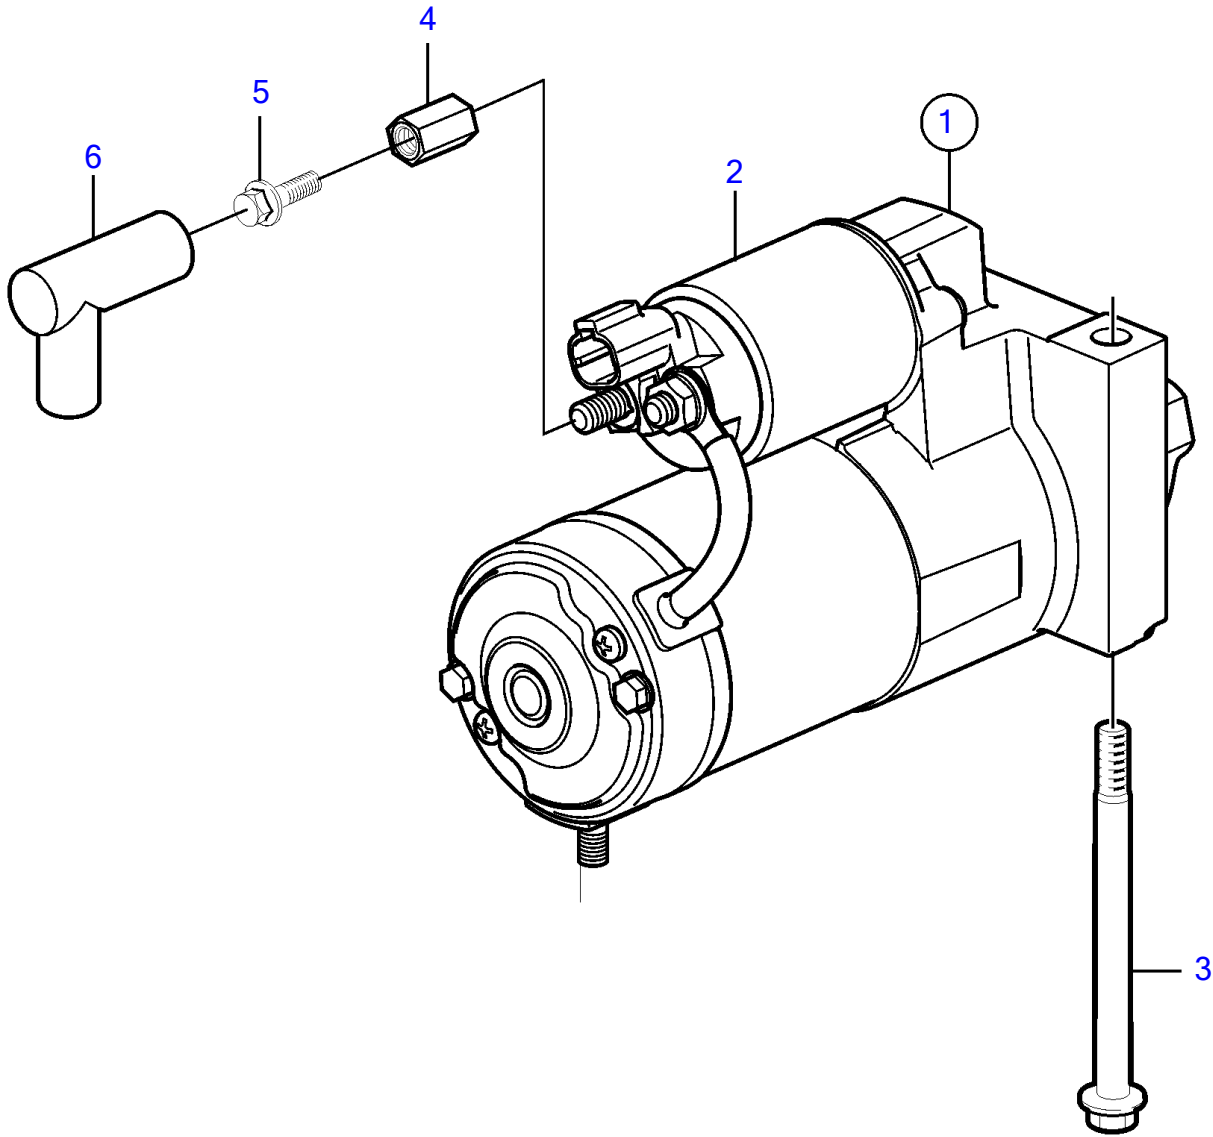

V8-350-CE-D, V8-380-CE-D, V8-430-CE-D

V8-350-CE-D, V8-380-CE-D, V8-430-CE-D

| REF | PART NO. | QTY | DESCRIPTION       | NOTES         |
|-----|----------|-----|-------------------|---------------|
| 1   | 21677590 | 1   | Starter           |               |
| 2   |          | 1   | • Solenoid kit    | part not sold |
| 3   | 3857936  | 2   | Screw             |               |
| 4   | 855314   | 1   | Spacer nut        |               |
| 5   |          | 1   | Screw             |               |
| 6   | 855798   | 1   | Protecting sleeve |               |