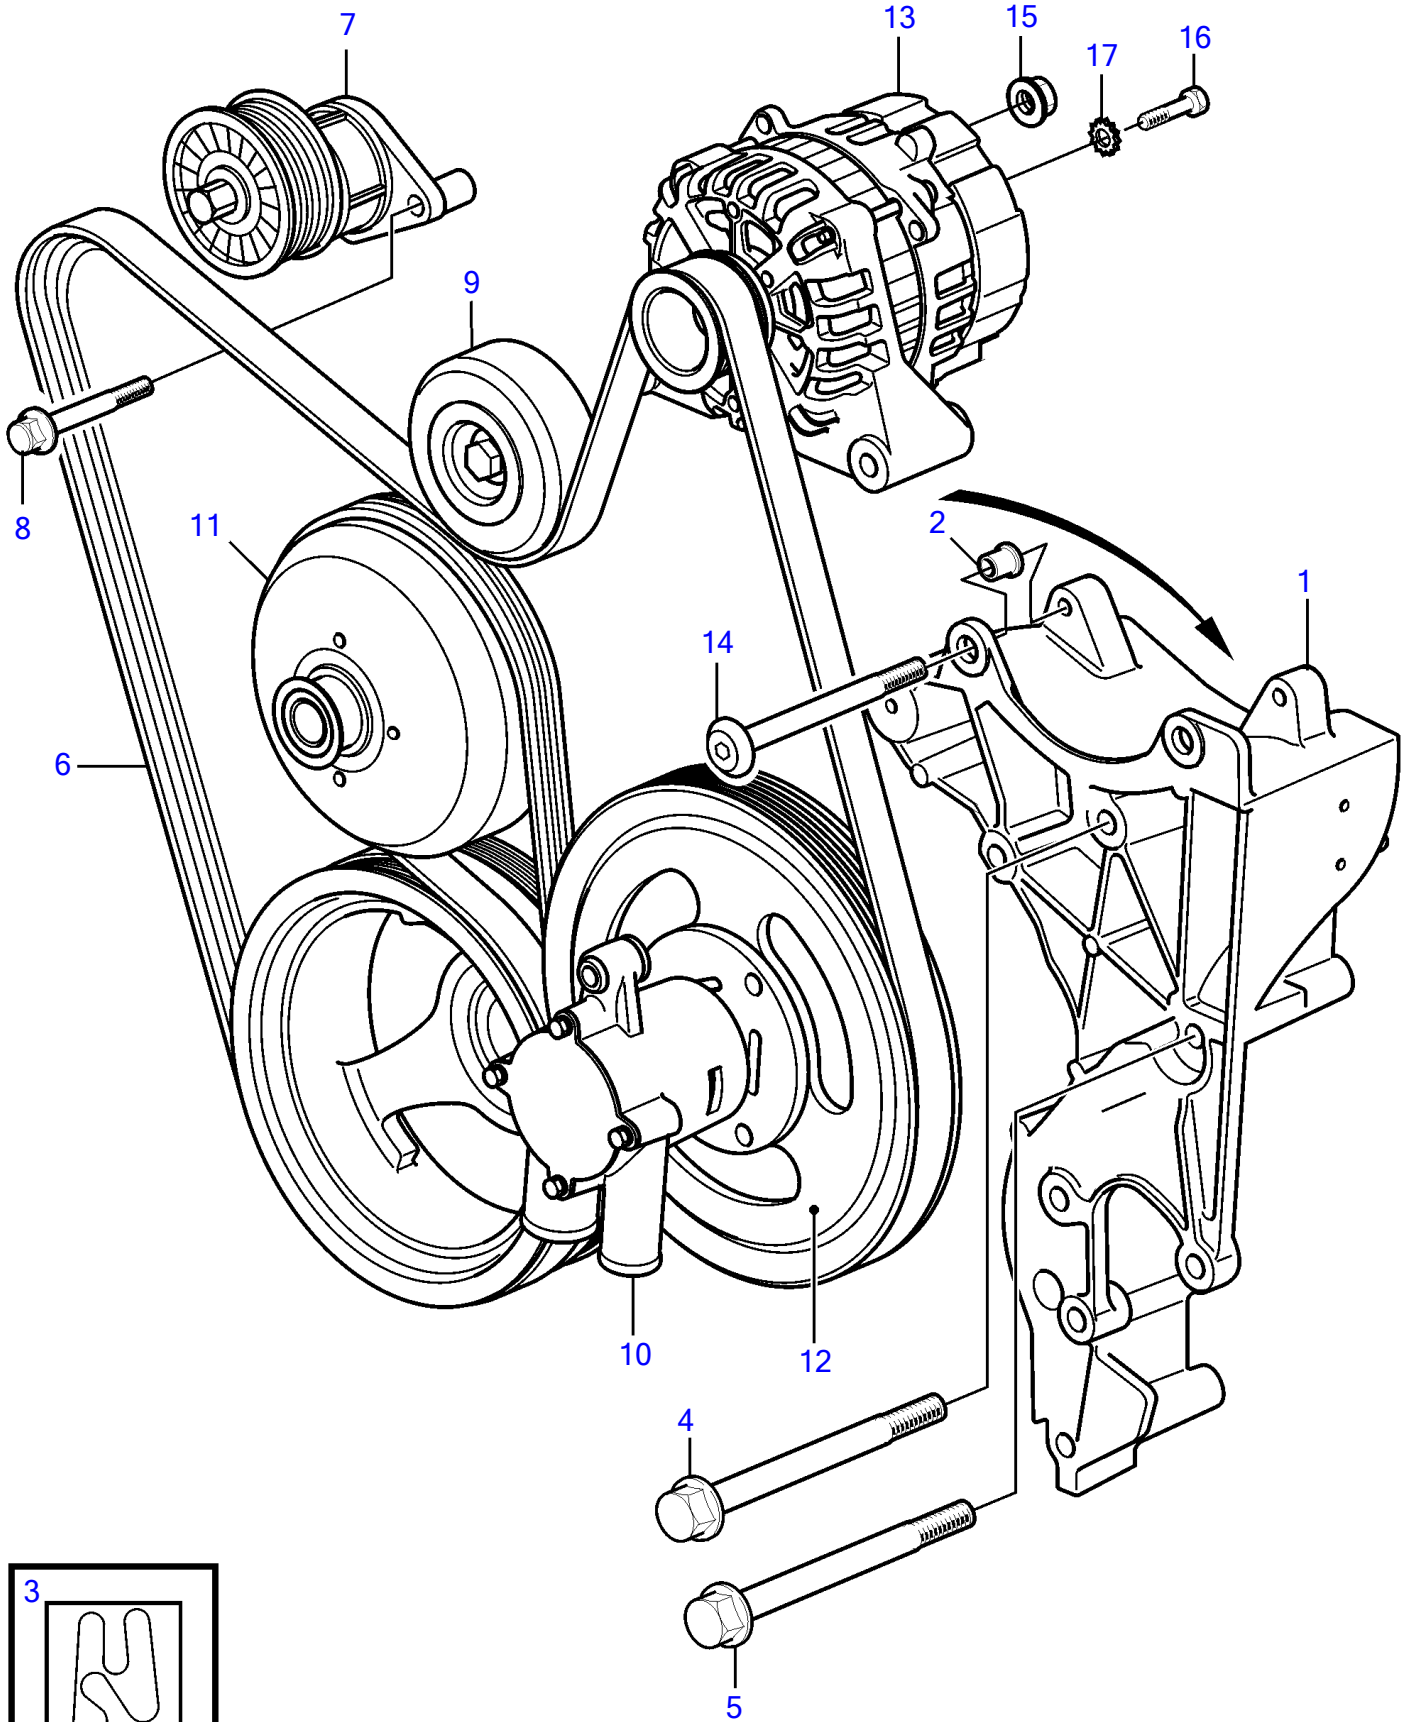

V8-350-CE-D, V8-380-CE-D, V8-430-CE-D

26050

Upd:2015-03-10

26050

47703900-30-36997

V8-350-CE-D, V8-380-CE-D, V8-430-CE-D

REF	PART NO.	QTY	DESCRIPTION	NOTES
1	21841176	1	Bracket	
2		2	• Bushing	
3	3863274	1	Decal	
4		2	Bolt	M10x120mm, seawater pump stay
5	21883682	1	Screw	
6	21629629	1	Belt	replaced by next part number
	21995946	1	Belt	
7	21841168	1	Tensioner	
8	965222	2	Flange screw	
9	3861009	1	Pulley	
10		1	Pump, sea water	
11		1	Pulley, circulation pump	
12		1	Pulley, power steering pump	
13	21612639	1	Alternator	
14	21727827	2	Hex. socket screw	
15	945408	1	Flange nut	
16	3852208	1	Screw	
17	3852520	1	Washer	