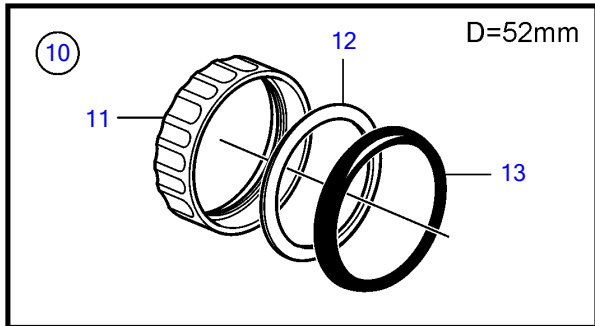

V8-350-CE-D, V8-380-CE-D, V8-430-CE-D

V8-350-CE-D, V8-380-CE-D, V8-430-CE-D

REF	PART NO.	QTY	DESCRIPTION	NOTES
1	874919	1	Oil pressure gauge	Black 0-100 psi
	874932	1	Oil pressure gauge	White, 0-100 psi
	874908	1	Oil pressure gauge	Black, 0-7 bar
	874923	1	Oil pressure gauge	White, 0-7 bar
2	3812881	1	Instrument	Black, Analog
	3812911	1	Instrument	White, Analog
3	881648	1	Trimmer	Black, Digital
	881654	1	Trimmer	White, Digital
4	874904	1	Thermometer, coolant water	Black, 0-120°C
	874921	1	Thermometer, coolant water	White, 0-120°C
	874918	1	Thermometer, coolant water	Black, 40-250° f
	874931	1	Thermometer, coolant water	White, 40-250° f
5	881649	1	Voltmeter	12V, Black
	881658	1	Voltmeter	12V, White
6	874915	1	Instrument, alarm	Black
	874927	1	Instrument, alarm	White
7	874914	1	Fuel gauge	Black
	874926	1	Fuel gauge	White
8	3809992	1	Water level gauge, water tank	Black
	3809993	1	Water level gauge, water tank	White
9	3812914	1	Rudder indicator	Black
	3812917	1	Rudder indicator	White
10	874709	1	Mounting kit	Black
11	874450	1	• Attaching ring	
12	874707	1	• Gasket	
13	874448	1	• Ring	
14	874733	1	Mounting kit	Chrome
15	874450	1	• Attaching ring	
16	874707	1	• Gasket	
17	874731	1	• Ring	
18	881611	1	Brace kit	Black
19	881610	2	• Nut	
20	881607	1	• Brace	
21	881609	2	• Stud	
22	874707	1	• Gasket	
23	874448	1	• Ring	
24	881613	1	Brace kit	Chrome
25	881610	2	• Nut	
26	881607	1	• Brace	
27	881609	2	• Stud	
28	874707	1	• Gasket	
29	874731	1	• Ring	
30	874843	1	X-ring	For flush mounting.
31	874759	1	Extension cable\verl	L=1000mm
	3807043	1	Extension cable\verl	L=3000mm
32	3817974	1	Alarm	