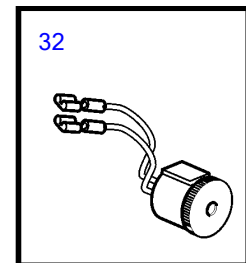

V8-350-CE-D, V8-380-CE-D, V8-430-CE-D

V8-350-CE-D, V8-380-CE-D, V8-430-CE-D

REF	PART NO.	QTY	DESCRIPTION	NOTES
1	874919	1	Oil pressure gauge	Black 0-100 psi
	874932	1	Oil pressure gauge	White, 0-100 psi
	874908	1	Oil pressure gauge	Black, 0-7 bar
	874923	1	Oil pressure gauge	White, 0-7 bar
2	3812881	1	Instrument	Black, Analog
	3812911	1	Instrument	White, Analog
3	881648	1	Trimmer	Black, Digital
	881654	1	Trimmer	White, Digital
4	874904	1	Thermometer, coolant water	Black, 0-120°C
	874921	1	Thermometer, coolant water	White, 0-120°C
	874918	1	Thermometer, coolant water	Black, 40-250° f
	874931	1	Thermometer, coolant water	White, 40-250° f
5	881649	1	Voltmeter	12V, Black
	881658	1	Voltmeter	12V, White
6	874915	1	Instrument, alarm	Black
	874927	1	Instrument, alarm	White
7	874914	1	Fuel gauge	Black
	874926	1	Fuel gauge	White
8	3809992	1	Water level gauge, water tank	Black
	3809993	1	Water level gauge, water tank	White
9	3812914	1	Rudder indicator	Black
	3812917	1	Rudder indicator	White
10	874709	1	Mounting kit	Black
11	874450	1	• Attaching ring	
12	874707	1	• Gasket	
13	874448	1	• Ring	
14	874733	1	Mounting kit	Chrome
15	874450	1	• Attaching ring	
16	874707	1	• Gasket	
17	874731	1	• Ring	
18	881611	1	Brace kit	Black
19	881610	2	• Nut	
20	881607	1	• Brace	
21	881609	2	• Stud	
22	874707	1	• Gasket	
23	874448	1	• Ring	
24	881613	1	Brace kit	Chrome
25	881610	2	• Nut	
26	881607	1	• Brace	
27	881609	2	• Stud	
28	874707	1	• Gasket	
29	874731	1	• Ring	
30	874843	1	X-ring	For flush mounting.
31	874759	1	Extension cable\verl	L=1000mm
	3807043	1	Extension cable\verl	L=3000mm
32	3817974	1	Alarm	