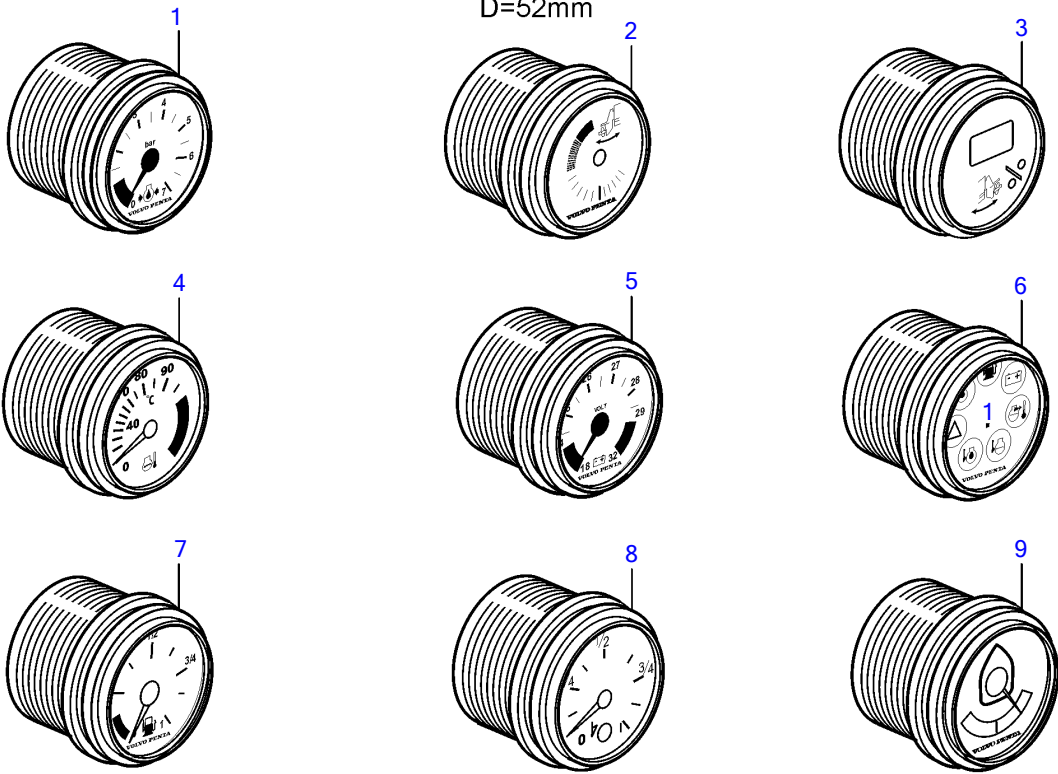

V8-350-CE-D, V8-380-CE-D, V8-430-CE-D

V8-350-CE-D, V8-380-CE-D, V8-430-CE-D

REF	PART NO.	QTY	DESCRIPTION	NOTES
1	874919	1	Oil pressure gauge	Black 0-100 psi
	874932	1	Oil pressure gauge	White, 0-100 psi
	874908	1	Oil pressure gauge	Black, 0-7 bar
	874923	1	Oil pressure gauge	White, 0-7 bar
2	3812881	1	Instrument	Black, Analog
	3812911	1	Instrument	White, Analog
3	881648	1	Trimmer	Black, Digital
	881654	1	Trimmer	White, Digital
4	874904	1	Thermometer, coolant water	Black, 0-120°C
	874921	1	Thermometer, coolant water	White, 0-120°C
	874918	1	Thermometer, coolant water	Black, 40-250° f
	874931	1	Thermometer, coolant water	White, 40-250° f
5	881649	1	Voltmeter	12V, Black
	881658	1	Voltmeter	12V, White
6	874915	1	Instrument, alarm	Black
	874927	1	Instrument, alarm	White
7	874914	1	Fuel gauge	Black
	874926	1	Fuel gauge	White
8	3809992	1	Water level gauge, water tank	Black
	3809993	1	Water level gauge, water tank	White
9	3812914	1	Rudder indicator	Black
	3812917	1	Rudder indicator	White
10	874709	1	Mounting kit	Black
11	874450	1	• Attaching ring	
12	874707	1	• Gasket	
13	874448	1	• Ring	
14	874733	1	Mounting kit	Chrome
15	874450	1	• Attaching ring	
16	874707	1	• Gasket	
17	874731	1	• Ring	
18	881611	1	Brace kit	Black
19	881610	2	• Nut	
20	881607	1	• Brace	
21	881609	2	• Stud	
22	874707	1	• Gasket	
23	874448	1	• Ring	
24	881613	1	Brace kit	Chrome
25	881610	2	• Nut	
26	881607	1	• Brace	
27	881609	2	• Stud	
28	874707	1	• Gasket	
29	874731	1	• Ring	
30	874843	1	X-ring	For flush mounting.
31	874759	1	Extension cable\verl	L=1000mm
	3807043	1	Extension cable\verl	L=3000mm
32	3817974	1	Alarm	