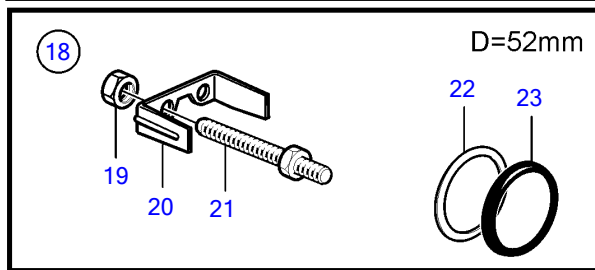

V8-350-CE-D, V8-380-CE-D, V8-430-CE-D

V8-350-CE-D, V8-380-CE-D, V8-430-CE-D

REF	PART NO.	QTY	DESCRIPTION	NOTES
1	874919	1	Oil pressure gauge	Black 0-100 psi
	874932	1	Oil pressure gauge	White, 0-100 psi
	874908	1	Oil pressure gauge	Black, 0-7 bar
	874923	1	Oil pressure gauge	White, 0-7 bar
2	3812881	1	Instrument	Black, Analog
	3812911	1	Instrument	White, Analog
3	881648	1	Trimmer	Black, Digital
	881654	1	Trimmer	White, Digital
4	874904	1	Thermometer, coolant water	Black, 0-120°C
	874921	1	Thermometer, coolant water	White, 0-120°C
	874918	1	Thermometer, coolant water	Black, 40-250° f
	874931	1	Thermometer, coolant water	White, 40-250° f
5	881649	1	Voltmeter	12V, Black
	881658	1	Voltmeter	12V, White
6	874915	1	Instrument, alarm	Black
	874927	1	Instrument, alarm	White
7	874914	1	Fuel gauge	Black
	874926	1	Fuel gauge	White
8	3809992	1	Water level gauge, water tank	Black
	3809993	1	Water level gauge, water tank	White
9	3812914	1	Rudder indicator	Black
	3812917	1	Rudder indicator	White
10	874709	1	Mounting kit	Black
11	874450	1	• Attaching ring	
12	874707	1	• Gasket	
13	874448	1	• Ring	
14	874733	1	Mounting kit	Chrome
15	874450	1	• Attaching ring	
16	874707	1	• Gasket	
17	874731	1	• Ring	
18	881611	1	Brace kit	Black
19	881610	2	• Nut	
20	881607	1	• Brace	
21	881609	2	• Stud	
22	874707	1	• Gasket	
23	874448	1	• Ring	
24	881613	1	Brace kit	Chrome
25	881610	2	• Nut	
26	881607	1	• Brace	
27	881609	2	• Stud	
28	874707	1	• Gasket	
29	874731	1	• Ring	
30	874843	1	X-ring	For flush mounting.
31	874759	1	Extension cable\verl	L=1000mm
	3807043	1	Extension cable\verl	L=3000mm
32	3817974	1	Alarm	