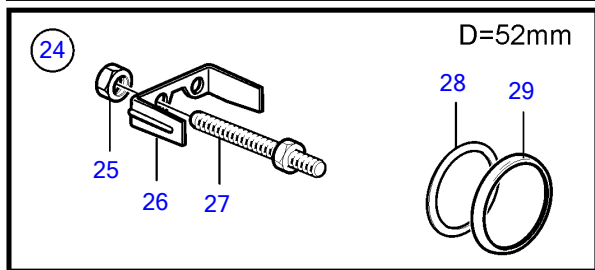

V8-350-CE-D, V8-380-CE-D, V8-430-CE-D

V8-350-CE-D, V8-380-CE-D, V8-430-CE-D

REF	PART NO.	QTY	DESCRIPTION	NOTES
1	874919	1	Oil pressure gauge	Black 0-100 psi
	874932	1	Oil pressure gauge	White, 0-100 psi
	874908	1	Oil pressure gauge	Black, 0-7 bar
	874923	1	Oil pressure gauge	White, 0-7 bar
2	3812881	1	Instrument	Black, Analog
	3812911	1	Instrument	White, Analog
3	881648	1	Trimmer	Black, Digital
	881654	1	Trimmer	White, Digital
4	874904	1	Thermometer, coolant water	Black, 0-120°C
	874921	1	Thermometer, coolant water	White, 0-120°C
	874918	1	Thermometer, coolant water	Black, 40-250° f
	874931	1	Thermometer, coolant water	White, 40-250° f
5	881649	1	Voltmeter	12V, Black
	881658	1	Voltmeter	12V, White
6	874915	1	Instrument, alarm	Black
	874927	1	Instrument, alarm	White
7	874914	1	Fuel gauge	Black
	874926	1	Fuel gauge	White
8	3809992	1	Water level gauge, water tank	Black
	3809993	1	Water level gauge, water tank	White
9	3812914	1	Rudder indicator	Black
	3812917	1	Rudder indicator	White
10	874709	1	Mounting kit	Black
11	874450	1	• Attaching ring	
12	874707	1	• Gasket	
13	874448	1	• Ring	
14	874733	1	Mounting kit	Chrome
15	874450	1	• Attaching ring	
16	874707	1	• Gasket	
17	874731	1	• Ring	
18	881611	1	Brace kit	Black
19	881610	2	• Nut	
20	881607	1	• Brace	
21	881609	2	• Stud	
22	874707	1	• Gasket	
23	874448	1	• Ring	
24	881613	1	Brace kit	Chrome
25	881610	2	• Nut	
26	881607	1	• Brace	
27	881609	2	• Stud	
28	874707	1	• Gasket	
29	874731	1	• Ring	
30	874843	1	X-ring	For flush mounting.
31	874759	1	Extension cable\verl	L=1000mm
	3807043	1	Extension cable\verl	L=3000mm
32	3817974	1	Alarm	