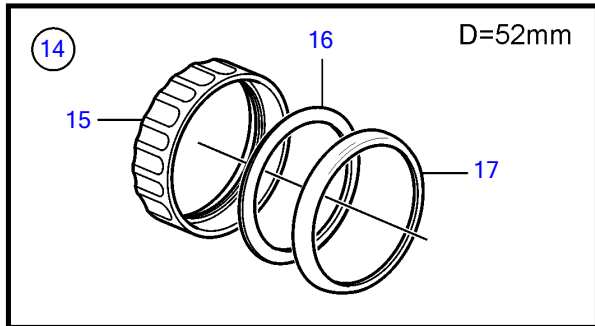

V8-350-CE-D, V8-380-CE-D, V8-430-CE-D

V8-350-CE-D, V8-380-CE-D, V8-430-CE-D

REF	PART NO.	QTY	DESCRIPTION	NOTES
1	874919	1	Oil pressure gauge	Black 0-100 psi
	874932	1	Oil pressure gauge	White, 0-100 psi
	874908	1	Oil pressure gauge	Black, 0-7 bar
	874923	1	Oil pressure gauge	White, 0-7 bar
2	3812881	1	Instrument	Black, Analog
	3812911	1	Instrument	White, Analog
3	881648	1	Trimmer	Black, Digital
	881654	1	Trimmer	White, Digital
4	874904	1	Thermometer, coolant water	Black, 0-120°C
	874921	1	Thermometer, coolant water	White, 0-120°C
	874918	1	Thermometer, coolant water	Black, 40-250° f
	874931	1	Thermometer, coolant water	White, 40-250° f
5	881649	1	Voltmeter	12V, Black
	881658	1	Voltmeter	12V, White
6	874915	1	Instrument, alarm	Black
	874927	1	Instrument, alarm	White
7	874914	1	Fuel gauge	Black
	874926	1	Fuel gauge	White
8	3809992	1	Water level gauge, water tank	Black
	3809993	1	Water level gauge, water tank	White
9	3812914	1	Rudder indicator	Black
	3812917	1	Rudder indicator	White
10	874709	1	Mounting kit	Black
11	874450	1	• Attaching ring	
12	874707	1	• Gasket	
13	874448	1	• Ring	
14	874733	1	Mounting kit	Chrome
15	874450	1	• Attaching ring	
16	874707	1	• Gasket	
17	874731	1	• Ring	
18	881611	1	Brace kit	Black
19	881610	2	• Nut	
20	881607	1	• Brace	
21	881609	2	• Stud	
22	874707	1	• Gasket	
23	874448	1	• Ring	
24	881613	1	Brace kit	Chrome
25	881610	2	• Nut	
26	881607	1	• Brace	
27	881609	2	• Stud	
28	874707	1	• Gasket	
29	874731	1	• Ring	
30	874843	1	X-ring	For flush mounting.
31	874759	1	Extension cable\verl	L=1000mm
	3807043	1	Extension cable\verl	L=3000mm
32	3817974	1	Alarm	