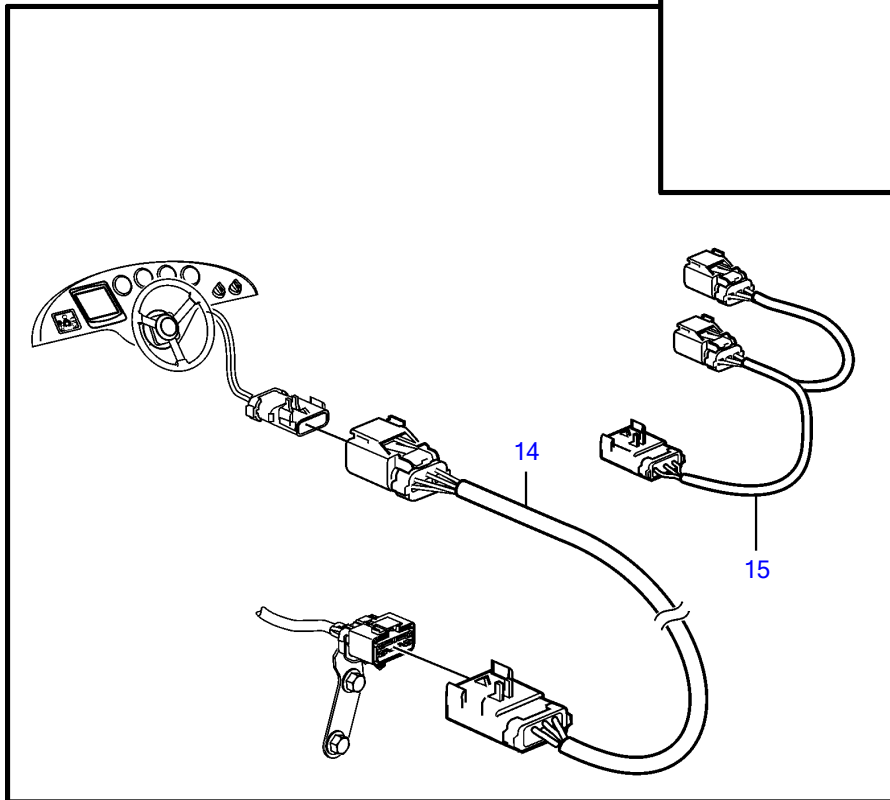

V8-350-CE-D, V8-380-CE-D, V8-430-CE-D

26286

V8-350-CE-D, V8-380-CE-D, V8-430-CE-D

REF	PART NO.	QTY	DESCRIPTION	SEE SEC.	NOTES
1	22068365	1	Wiring harness		
2		1	• Fuse box	36998	Not sold separately
3		1	• Connector, 14 pin		Not sold separately
4	3852092	2	Attaching clamp, J		D=.500" (12.7mm)
	3852434	2	Clamp, J		D=.750" (19.0mm)
5	946441	1	Flange screw		
	3595499	1	Flange screw		
6		1	Bracket		
7	946441	1	Flange screw		Starboard, starter lead
8	3857937	1	Stud, ground		Port, cam sensor lead
9	980933	1	Washer		
10	3852046	1	Spring washer		
11	971071	2	Hexagon nut		
12	982679	2	Toothed washer		
13	3883708	1	Alarm kit		
14	21147169	1	Wiring harness		L=3.0m, 10 ft.
	21147170	1	Wiring harness		L=6.0m, 19.7 ft.
	21147171	1	Wiring harness		L=8.0m, 26.2 ft.
15	3887733	1	Wiring harness, y		
16	21916199	8	Terminal		
17		4	Housing		FCI 54200210