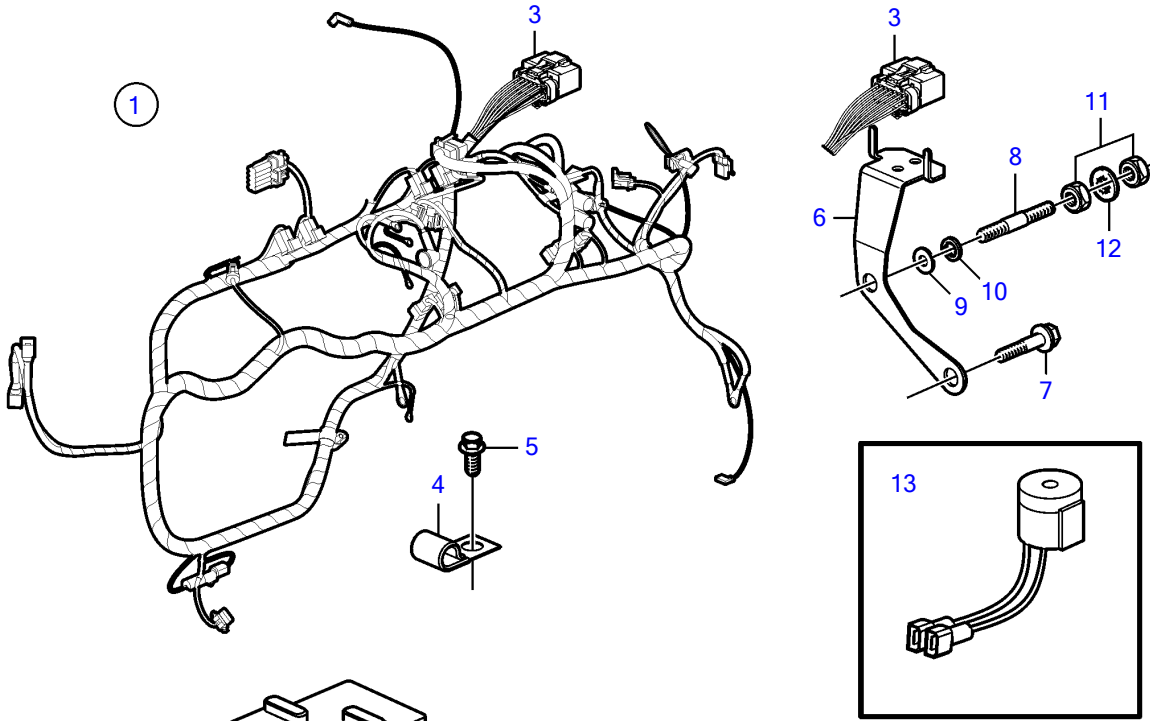

V8-350-CE-D, V8-380-CE-D, V8-430-CE-D

26286

V8-350-CE-D, V8-380-CE-D, V8-430-CE-D

REF	PART NO.	QTY	DESCRIPTION	SEE SEC.	NOTES
1	22068365	1	Wiring harness		
2		1	• Fuse box	36998	Not sold separately
3		1	• Connector, 14 pin		Not sold separately
4	3852092	2	Attaching clamp, J		D=.500" (12.7mm)
	3852434	2	Clamp, J		D=.750" (19.0mm)
5	946441	1	Flange screw		
	3595499	1	Flange screw		
6		1	Bracket		
7	946441	1	Flange screw		Starboard, starter lead
8	3857937	1	Stud, ground		Port, cam sensor lead
9	980933	1	Washer		
10	3852046	1	Spring washer		
11	971071	2	Hexagon nut		
12	982679	2	Toothed washer		
13	3883708	1	Alarm kit		
14	21147169	1	Wiring harness		L=3.0m, 10 ft.
	21147170	1	Wiring harness		L=6.0m, 19.7 ft.
	21147171	1	Wiring harness		L=8.0m, 26.2 ft.
15	3887733	1	Wiring harness, y		
16	21916199	8	Terminal		
17		4	Housing		FCI 54200210