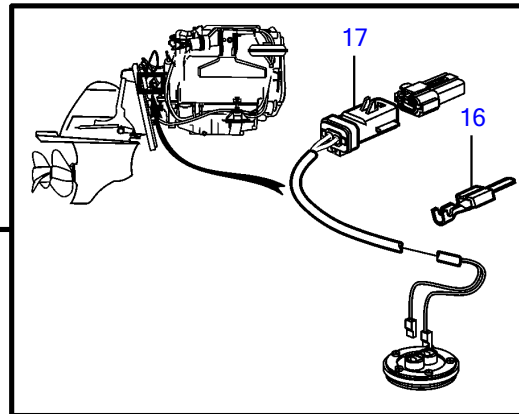

V8-350-CE-D, V8-380-CE-D, V8-430-CE-D

26286

V8-350-CE-D, V8-380-CE-D, V8-430-CE-D

REF	PART NO.	QTY	DESCRIPTION	SEE SEC.	NOTES
1	22068365	1	Wiring harness		
2		1	• Fuse box	36998	Not sold separately
3		1	• Connector, 14 pin		Not sold separately
4	3852092	2	Attaching clamp, J		D=.500" (12.7mm)
	3852434	2	Clamp, J		D=.750" (19.0mm)
5	946441	1	Flange screw		
	3595499	1	Flange screw		
6		1	Bracket		
7	946441	1	Flange screw		Starboard, starter lead
8	3857937	1	Stud, ground		Port, cam sensor lead
9	980933	1	Washer		
10	3852046	1	Spring washer		
11	971071	2	Hexagon nut		
12	982679	2	Toothed washer		
13	3883708	1	Alarm kit		
14	21147169	1	Wiring harness		L=3.0m, 10 ft.
	21147170	1	Wiring harness		L=6.0m, 19.7 ft.
	21147171	1	Wiring harness		L=8.0m, 26.2 ft.
15	3887733	1	Wiring harness, y		
16	21916199	8	Terminal		
17		4	Housing		FCI 54200210