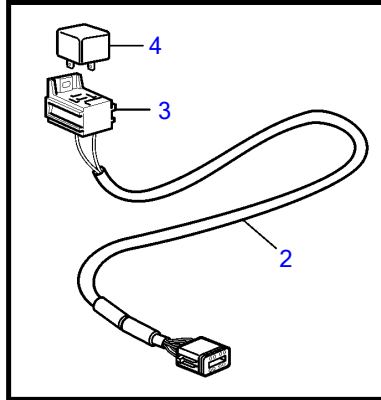

V8-350-CE-D, V8-380-CE-D, V8-430-CE-D

## V8-350-CE-D, V8-380-CE-D, V8-430-CE-D

REF	PART NO.	QTY	DESCRIPTION	SEE SEC.	NOTES
1	21825662	1	Cable		Y-split, multisensor
2	21427463	1	Cable		Auxiliary relay
3	977184	1	• Housing		
4	873765	1	Relay		12V
5	3889410	1	Extension cable'verl		L=1.5m
	3842733	1	Extension cable'verl		L=3.0m
	3842734	1	Extension cable'verl		L=5.0m
	3842735	1	Extension cable'verl		L=7.0m
	3842736	1	Extension cable'verl		L=9.0m
	3842737	1	Extension cable'verl		L=11.0m
	21172469	1	Extension cable'verl		L=20m
	21172470	1	Extension cable'verl		L=40m
6	21421945	1	Cable		Steering adapter
7	3588972	1	Cable kit		Y-connector bus cable, 6-pole., L=0.5m
	874960	2	• Housing		
	874959	1	• Housing		
8	3886666	1	Cable, multilink		L=1.5m
	21166002	1	Wiring harness, multilink		7m
	21166003	1	Wiring harness, multilink		9m
	21166004	1	Wiring harness, multilink		13m
9	3588206	1	Cable kit, y-split		
10	21865234	1	Cable		L=1.5m
	874789	1	Cable kit		L=5.0m
	889550	1	Cable		L=7.0m
	889551	1	Cable		L=9.0m
	889552	1	Cable		L=11.0m
	888013	1	Cable		L=13.0m
11	21460908	1	Converter		A-can converter
12	21480272	1	Cable		Extension cable, 6 pin. 1.5m, steering
13	3848966	1	Control unit		Dimmer unit
			• Bulletin P-38-1-1	P-38-1-1-EN	ADU - Automatic Dimmer Unit
14	21469055	1	Connection block		Multi-link hub
15	21825714	1	Terminal		
16	21287072		Wiring harness		T-cable, Multi-link hub
	874960	3	• Housing		
17	21427460	1	Cable		T-cable, Datalink
18	874759	1	Extension cable'verl		extension cable, Easy-link gauges, L=1.0m
	3807043	1	Extension cable'verl		extension cable, Easy-link gauges, L=3.0m