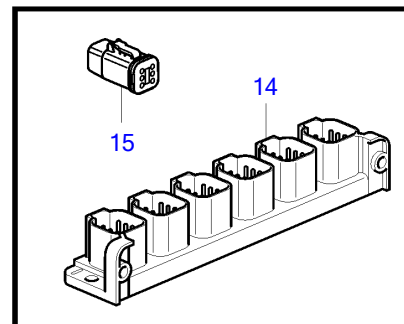

V8-350-CE-D, V8-380-CE-D, V8-430-CE-D

## V8-350-CE-D, V8-380-CE-D, V8-430-CE-D

REF	PART NO.	QTY	DESCRIPTION	SEE SEC.	NOTES
1	21825662	1	Cable		Y-split, multisensor
2	21427463	1	Cable		Auxiliary relay
3	977184	1	• Housing		
4	873765	1	Relay		12V
5	3889410	1	Extension cable'verl		L=1.5m
	3842733	1	Extension cable'verl		L=3.0m
	3842734	1	Extension cable'verl		L=5.0m
	3842735	1	Extension cable'verl		L=7.0m
	3842736	1	Extension cable'verl		L=9.0m
	3842737	1	Extension cable'verl		L=11.0m
	21172469	1	Extension cable'verl		L=20m
	21172470	1	Extension cable'verl		L=40m
6	21421945	1	Cable		Steering adapter
7	3588972	1	Cable kit		Y-connector bus cable, 6-pole., L=0.5m
	874960	2	• Housing		
	874959	1	• Housing		
8	3886666	1	Cable, multilink		L=1.5m
	21166002	1	Wiring harness, multilink		7m
	21166003	1	Wiring harness, multilink		9m
	21166004	1	Wiring harness, multilink		13m
9	3588206	1	Cable kit, y-split		
10	21865234	1	Cable		L=1.5m
	874789	1	Cable kit		L=5.0m
	889550	1	Cable		L=7.0m
	889551	1	Cable		L=9.0m
	889552	1	Cable		L=11.0m
	888013	1	Cable		L=13.0m
11	21460908	1	Converter		A-can converter
12	21480272	1	Cable		Extension cable, 6 pin. 1.5m, steering
13	3848966	1	Control unit		Dimmer unit
			• Bulletin P-38-1-1	P-38-1-1-EN	ADU - Automatic Dimmer Unit
14	21469055	1	Connection block		Multi-link hub
15	21825714	1	Terminal		
16	21287072		Wiring harness		T-cable, Multi-link hub
	874960	3	• Housing		
17	21427460	1	Cable		T-cable, Datalink
18	874759	1	Extension cable'verl		extension cable, Easy-link gauges, L=1.0m
	3807043	1	Extension cable'verl		extension cable, Easy-link gauges, L=3.0m