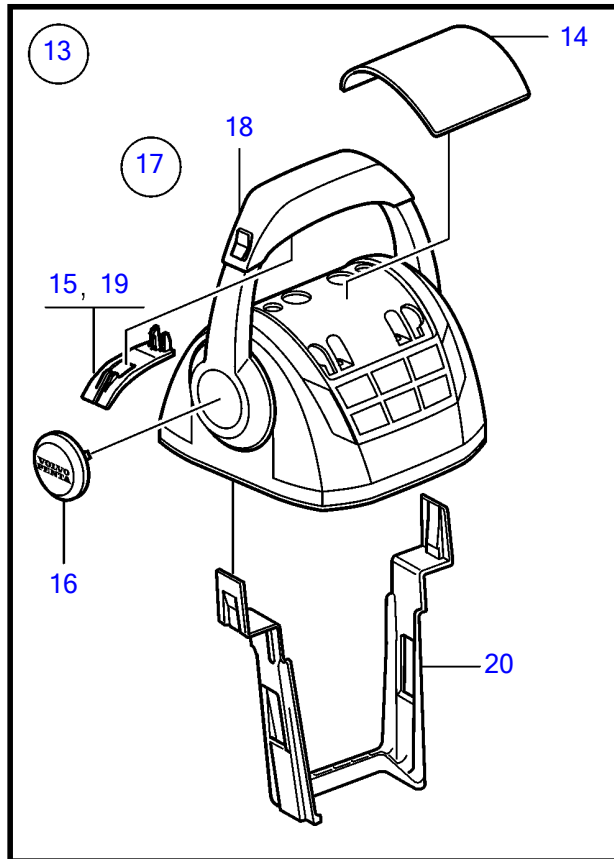

V8-350-CE-D, V8-380-CE-D, V8-430-CE-D

V8-350-CE-D, V8-380-CE-D, V8-430-CE-D

REF	PART NO.	QTY	DESCRIPTION	SEE SEC.	NOTES
1	21730157	1	Control lever		
	3586259	1	Software		Vodia-programming. This p/n can not be ordered, but will be used for invoicing.
	3586261	1	Software		Warehouse programming. This p/n can not be ordered, but will be used for invoicing.
2	21526920	1	• Spare parts kit, position sensor		
3		1	• • Tensioner		
4		1	• • Spring		
5		1	• • Pin		
6	21526948	1	• Kit, mounting bracket		
7	995042	4	• • Hex. socket screw		
8	994821	4	• • Hex. socket screw		
9	(21461704)	1	• • Bracket		Obsolete part
10		1	• • Gasket		
11	940275	4	• • Washer		
12	984456	4	• • Lock nut		
13	21527169	1	• Kit, plastic parts		
			• Bulletin P-44-5-25	P-44-5-25-EN	Spare part kits for EVC controls
14	(21461681)	1	• • Cover		Obsolete part
15		2	• • Handle		
16		2	• • Hub cap		
17	21758955	1	Kit		
			• Bulletin P-44-5-25	P-44-5-25-EN	Spare part kits for EVC controls
18		1	• Knob		
19		2	• Cover		
20	21461675	1	Cable holder		

47703900-27-37231

27595

Upd:2015-03-10

V8-350-CE-D, V8-380-CE-D, V8-430-CE-D

VOLVO
PENTA