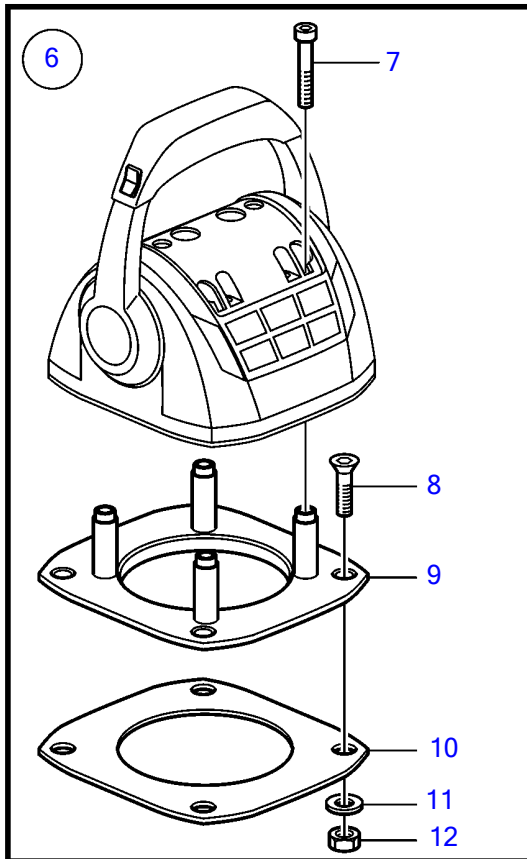

V8-350-CE-D, V8-380-CE-D, V8-430-CE-D

V8-350-CE-D, V8-380-CE-D, V8-430-CE-D

REF	PART NO.	QTY	DESCRIPTION	SEE SEC.	NOTES
1	21730157	1	Control lever		
	3586259	1	Software		Vodia-programming. This p/n can not be ordered, but will be used for invoicing.
	3586261	1	Software		Warehouse programming. This p/n can not be ordered, but will be used for invoicing.
2	21526920	1	• Spare parts kit, position sensor		
3		1	• • Tensioner		
4		1	• • Spring		
5		1	• • Pin		
6	21526948	1	• Kit, mounting bracket		
7	995042	4	• • Hex. socket screw		
8	994821	4	• • Hex. socket screw		
9	(21461704)	1	• • Bracket		Obsolete part
10		1	• • Gasket		
11	940275	4	• • Washer		
12	984456	4	• • Lock nut		
13	21527169	1	• Kit, plastic parts		
			• Bulletin P-44-5-25	P-44-5-25-EN	Spare part kits for EVC controls
14	(21461681)	1	• • Cover		Obsolete part
15		2	• • Handle		
16		2	• • Hub cap		
17	21758955	1	Kit		
			• Bulletin P-44-5-25	P-44-5-25-EN	Spare part kits for EVC controls
18		1	• Knob		
19		2	• Cover		
20	21461675	1	Cable holder		

47703900-27-37231

27595

Upd:2015-03-10

V8-350-CE-D, V8-380-CE-D, V8-430-CE-D

VOLVO
PENTA