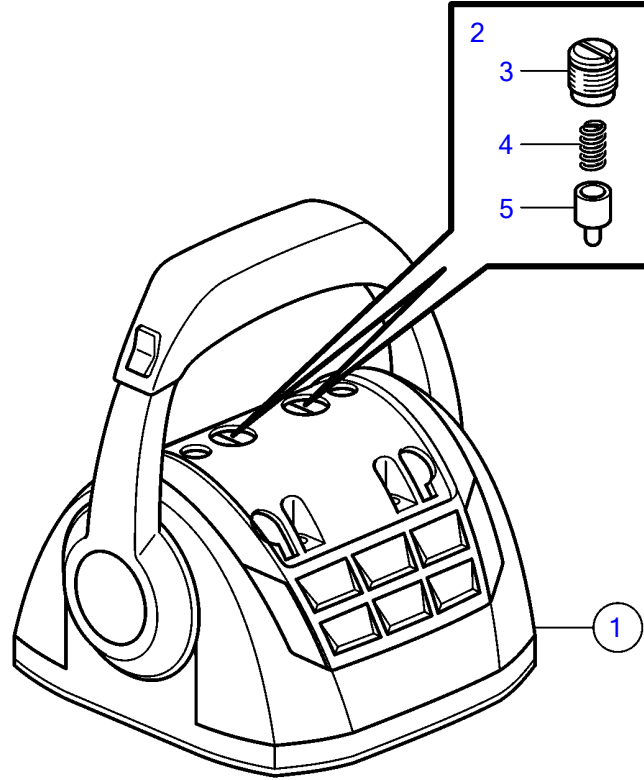

V8-350-CE-D, V8-380-CE-D, V8-430-CE-D

V8-350-CE-D, V8-380-CE-D, V8-430-CE-D

REF	PART NO.	QTY	DESCRIPTION	SEE SEC.	NOTES
1	21730157	1	Control lever		
	3586259	1	Software		Vodia-programming. This p/n can not be ordered, but will be used for invoicing.
	3586261	1	Software		Warehouse programming. This p/n can not be ordered, but will be used for invoicing.
2	21526920	1	• Spare parts kit, position sensor		
3		1	• • Tensioner		
4		1	• • Spring		
5		1	• • Pin		
6	21526948	1	• Kit, mounting bracket		
7	995042	4	• • Hex. socket screw		
8	994821	4	• • Hex. socket screw		
9	(21461704)	1	• • Bracket		Obsolete part
10		1	• • Gasket		
11	940275	4	• • Washer		
12	984456	4	• • Lock nut		
13	21527169	1	• Kit, plastic parts		
			• Bulletin P-44-5-25	P-44-5-25-EN	Spare part kits for EVC controls
14	(21461681)	1	• • Cover		Obsolete part
15		2	• • Handle		
16		2	• • Hub cap		
17	21758955	1	Kit		
			• Bulletin P-44-5-25	P-44-5-25-EN	Spare part kits for EVC controls
18		1	• Knob		
19		2	• Cover		
20	21461675	1	Cable holder		

47703900-27-37231

27595

Upd:2015-03-10

V8-350-CE-D, V8-380-CE-D, V8-430-CE-D

VOLVO
PENTA