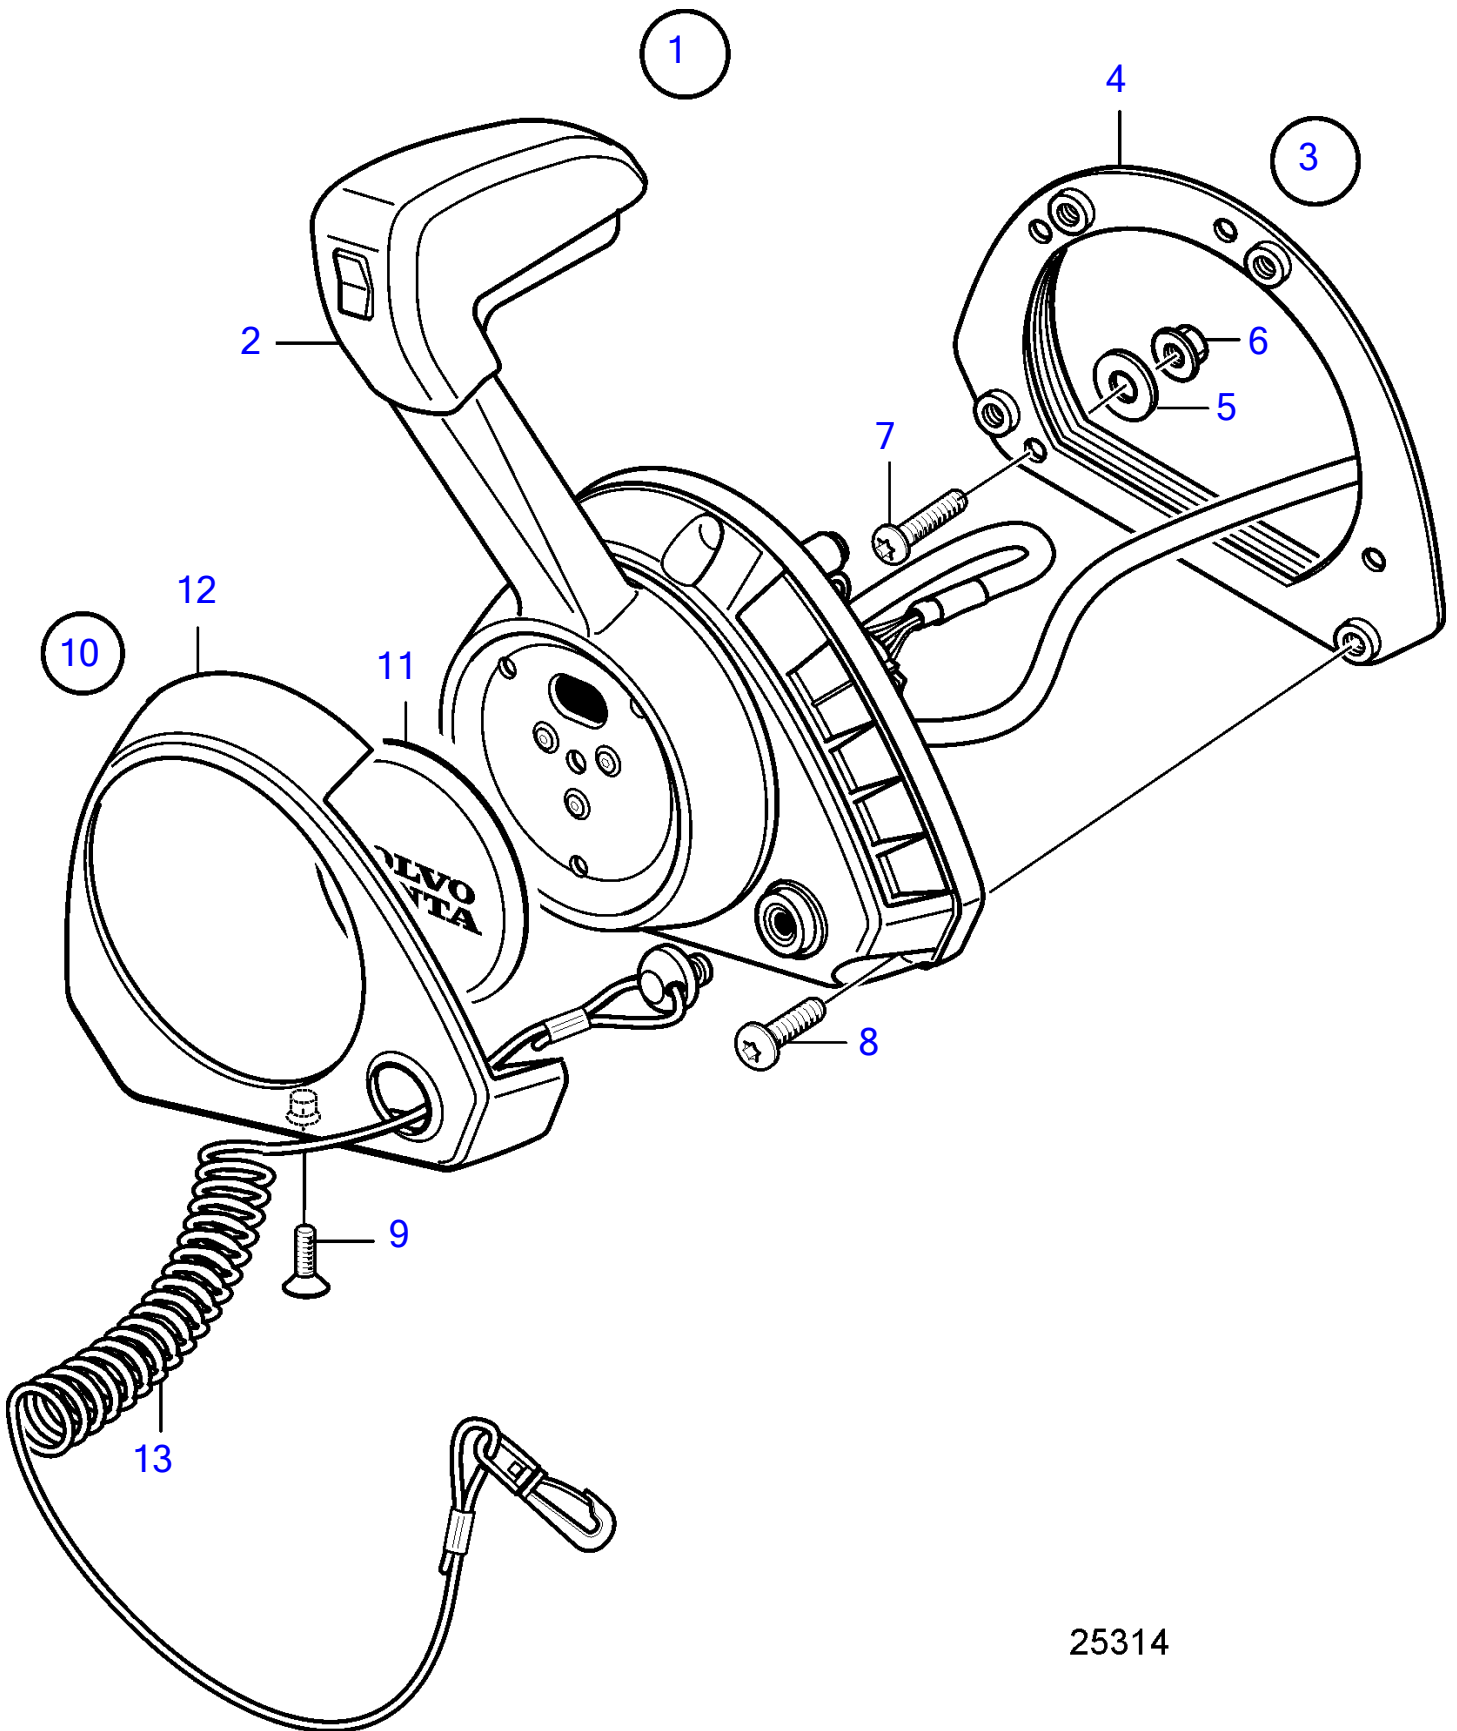

V8-350-CE-D, V8-380-CE-D, V8-430-CE-D

25314

V8-350-CE-D, V8-380-CE-D, V8-430-CE-D

REF	PART NO.	QTY	DESCRIPTION	NOTES
1	21847446	1	Control lever	
	3586259	1	Software	Vodia-programming. This p/n can not be ordered, but will be used for invoicing.
	3586261	1	Software	Warehouse programming. This p/n can not be ordered, but will be used for invoicing.
2		1	• Control lever	
3	21461723	1	• Installation kit	
4	(21461725)	1	• • Bracket	Obsolete part
5	940191	4	• • Washer	
6	966170	4	• • Lock nut	
7	(994914)	4	• • Hex. socket screw	Obsolete part
8	(995201)	4	• • Hex. socket screw	Obsolete part
9	(969868)	1	• • 6 point socket screw	Obsolete part
10	(21572761)	1	• Cover	Obsolete part
11			• • Cover	
12			• • Cover	
13	21552068	1	• Safety strap	

47703900-27-37379

25314

Upd:2015-03-10

V8-350-CE-D, V8-380-CE-D, V8-430-CE-D

**VOLVO**  
**PENTA**