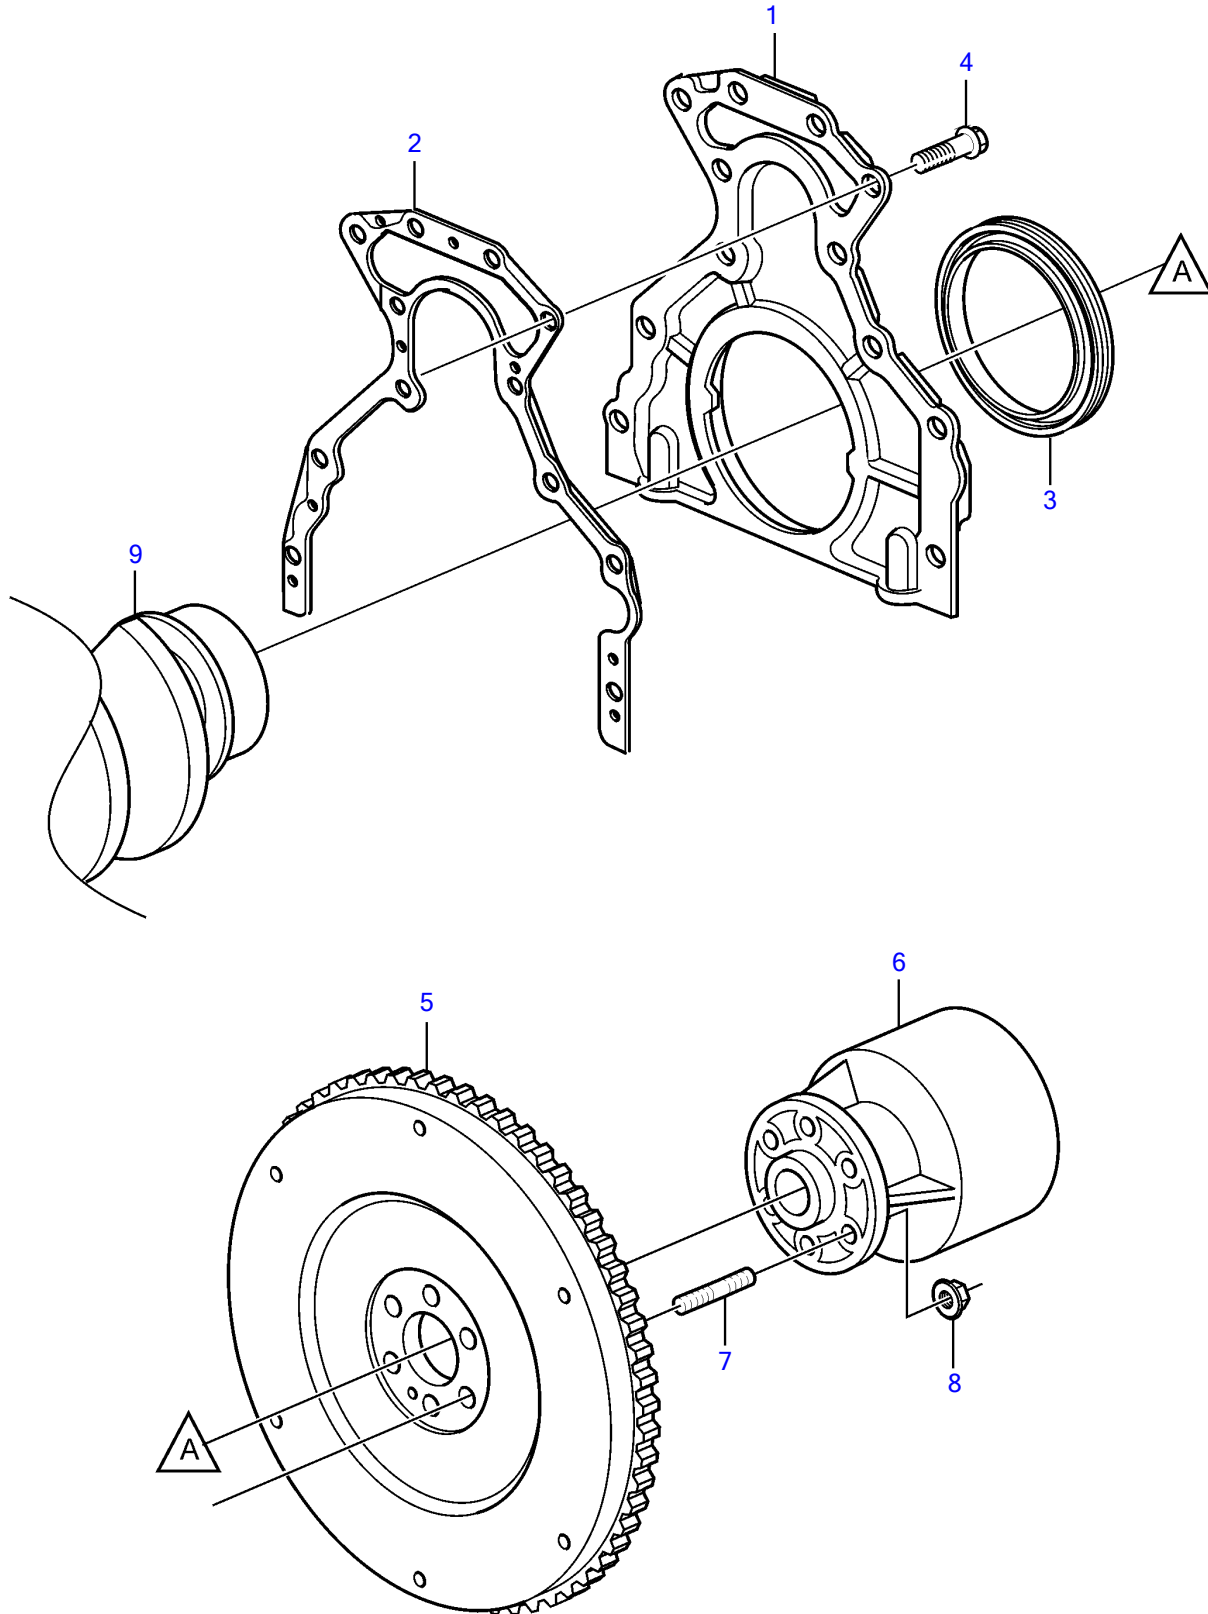

V8-350-C-D, V8-380-C-D

V8-350-C-D, V8-380-C-D

REF	PART NO.	QTY	DESCRIPTION	NOTES
1	21883695	1	Housing	
2		1	• Gasket	Not sold separately
3		1	• Seal	Not sold separately
4		12	• Bolt	Not sold separately
5	21643344	1	Flywheel	
6	21619636	1	Rubber coupling	
7	21665940	6	Stud	
8	3853273	6	Nut	
9		1	Crankshaft	part not sold