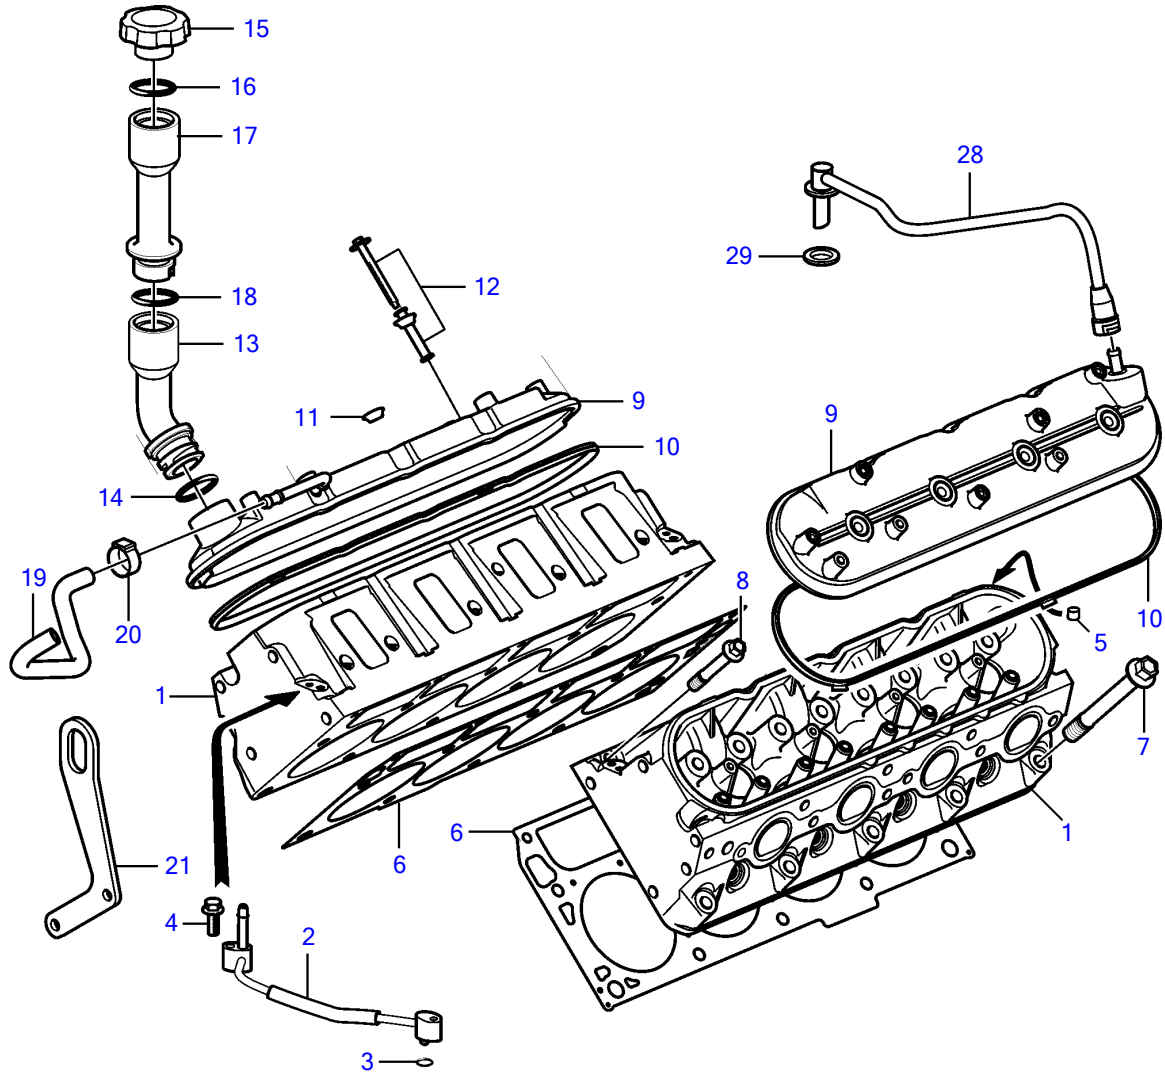

V8-350-C-D, V8-380-C-D

V8-350-C-D, V8-380-C-D

| REF | PART NO. | QTY | DESCRIPTION | NOTES |
|-----|----------|-----|----------------|------------------------|
| 1 | 21874006 | 2 | Cylinder head | |
| 2 | 21883718 | 1 | Pipe | |
| | | 1 | • Hose | |
| 3 | | 2 | • O-ring | |
| 4 | 21883717 | 2 | Hexagon screw | |
| 5 | | 2 | Plug | |
| 6 | 21883702 | 2 | Gasket | |
| 7 | 21883703 | 20 | Screw | |
| 8 | 21883704 | 10 | Hexagon screw | |
| 9 | 21919185 | 1 | Valve cover | Starboard |
| | 21883710 | 1 | Valve cover | Port |
| 10 | 21883709 | 2 | • Gasket | |
| 11 | | 8 | • Grommet | Not sold separately |
| 12 | 21883711 | 8 | • Bolt | |
| | | 8 | • • Sleeve | Not sold separately |
| | | 8 | • • Grommet | same grommet as ref 10 |
| 13 | 21883708 | 1 | Tube | |
| 14 | 21883707 | 1 | Sealing | |
| 15 | 21883678 | 1 | Cardboard tube | |
| 16 | 21883707 | 1 | • Sealing | |
| 17 | 21688681 | 8 | Tube | |
| 18 | 21669297 | 8 | • O-ring | |
| 19 | 21670012 | 1 | Hose | |
| 20 | (978171) | 1 | Hose clamp | Obsolete part |
| 21 | | 2 | Lifting eye | |
| 22 | 980933 | 1 | Washer | |
| 23 | 3852046 | 1 | Spring washer | |
| 24 | 3857937 | 1 | Stud | |
| 25 | 971071 | 1 | Hexagon nut | |
| 26 | 982679 | 2 | Toothed washer | |
| 27 | 982702 | 1 | Flange screw | |
| 28 | 21883712 | 1 | Tube | Crankcase ventilation |
| 29 | | 1 | • Seal | Not sold separately |

47703950-21-37039

26096

Upd:2014-10-08

V8-350-C-D, V8-380-C-D

VOLVO
PENTA