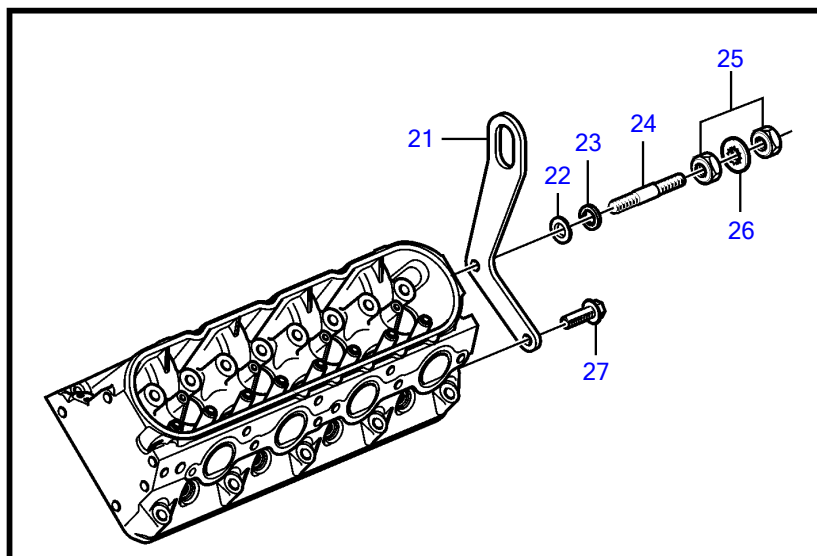

V8-350-C-D, V8-380-C-D

V8-350-C-D, V8-380-C-D

| REF | PART NO. | QTY | DESCRIPTION | NOTES |
|-----|----------|-----|----------------|------------------------|
| 1 | 21874006 | 2 | Cylinder head | |
| 2 | 21883718 | 1 | Pipe | |
| | | 1 | • Hose | |
| 3 | | 2 | • O-ring | |
| 4 | 21883717 | 2 | Hexagon screw | |
| 5 | | 2 | Plug | |
| 6 | 21883702 | 2 | Gasket | |
| 7 | 21883703 | 20 | Screw | |
| 8 | 21883704 | 10 | Hexagon screw | |
| 9 | 21919185 | 1 | Valve cover | Starboard |
| | 21883710 | 1 | Valve cover | Port |
| 10 | 21883709 | 2 | • Gasket | |
| 11 | | 8 | • Grommet | Not sold separately |
| 12 | 21883711 | 8 | • Bolt | |
| | | 8 | • • Sleeve | Not sold separately |
| | | 8 | • • Grommet | same grommet as ref 10 |
| 13 | 21883708 | 1 | Tube | |
| 14 | 21883707 | 1 | Sealing | |
| 15 | 21883678 | 1 | Cardboard tube | |
| 16 | 21883707 | 1 | • Sealing | |
| 17 | 21688681 | 8 | Tube | |
| 18 | 21669297 | 8 | • O-ring | |
| 19 | 21670012 | 1 | Hose | |
| 20 | (978171) | 1 | Hose clamp | Obsolete part |
| 21 | | 2 | Lifting eye | |
| 22 | 980933 | 1 | Washer | |
| 23 | 3852046 | 1 | Spring washer | |
| 24 | 3857937 | 1 | Stud | |
| 25 | 971071 | 1 | Hexagon nut | |
| 26 | 982679 | 2 | Toothed washer | |
| 27 | 982702 | 1 | Flange screw | |
| 28 | 21883712 | 1 | Tube | Crankcase ventilation |
| 29 | | 1 | • Seal | Not sold separately |

47703950-21-37039

26096

Upd:2014-10-08

V8-350-C-D, V8-380-C-D

VOLVO
PENTA