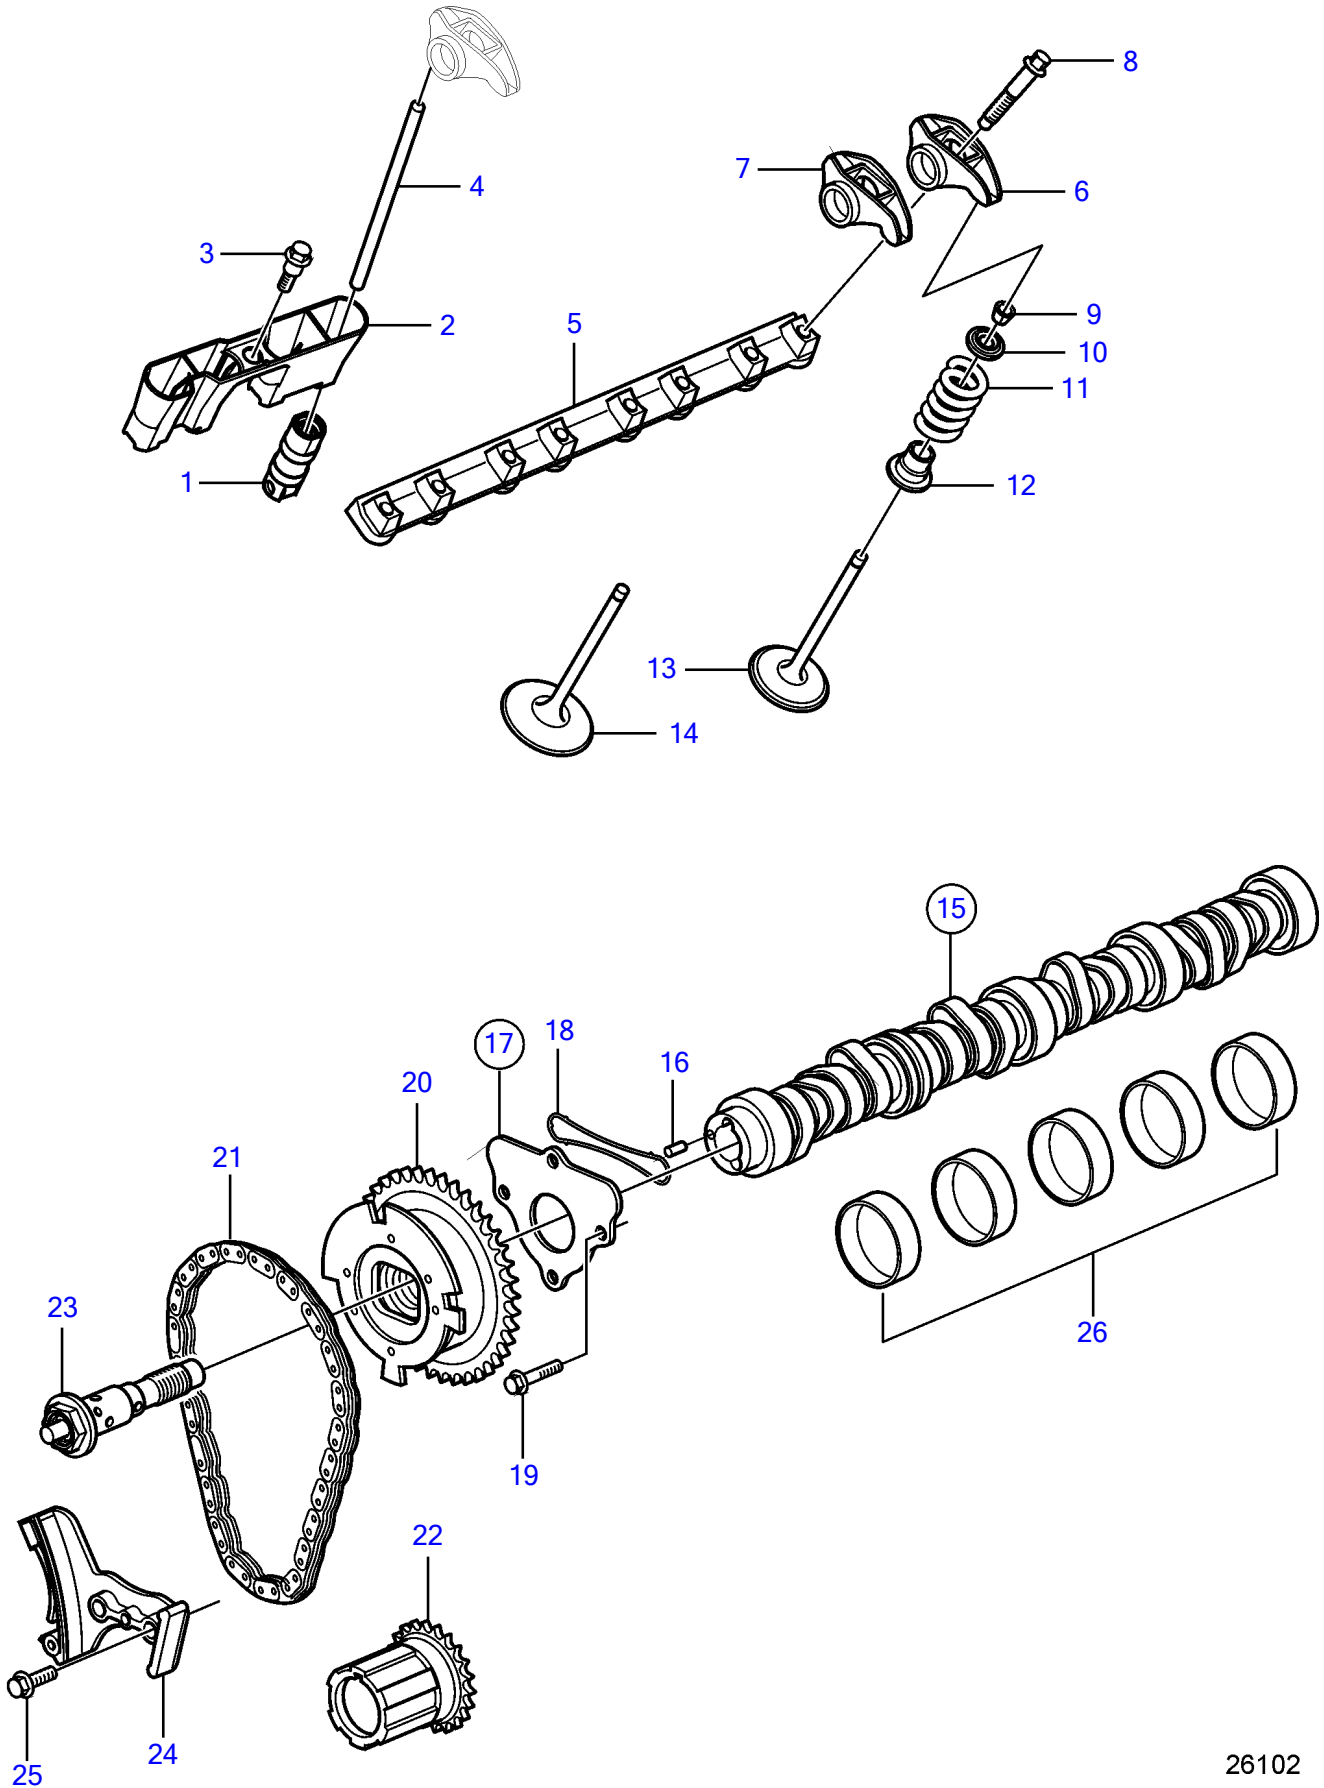

V8-350-C-D, V8-380-C-D

V8-350-C-D, V8-380-C-D

REF	PART NO.	QTY	DESCRIPTION	NOTES
1	21883698	16	Lifter body	
2	21883699	2	Guide	
3	21883700	4	Hexagon screw	
4	21874007	16	Rod	
5	21883701	2	Support	
6	21874008	8	Rocker arm, exhaust	
7	21874009	8	Rocker arm, intake	
8	21874010	16	Screw	
9	21874013	32	Key	
10	21874012	16	Cardboard tube	
11	21874011	16	Spring	
12	21883706	1	Valve stem seal, intake	
		8	• Seal	Not sold separately
	21883705	1	Valve stem seal, exhaust	
		8	• Seal	Not sold separately
13	21874014	8	Valve, exhaust	
14	21874015	8	Valve, intake	
15		1	Camshaft	part not sold
16	21883687	1	• Pin	
17	21883688	1	Retainer	
18		1	• Seal	Not sold separately
19	21883689	4	Screw	
20	21883690	1	Actuator	
21	21883693	1	Chain	
22	21883692	1	Sprocket	
23	21883691	1	Valve	
24	21883694	1	Tensioner	
25		2	• Bolt	Not sold separately
26		5	Bearing, camshaft	part not sold

47703950-21-37041

26102

Upd:2014-10-08

V8-350-C-D, V8-380-C-D

VOLVO
PENTA