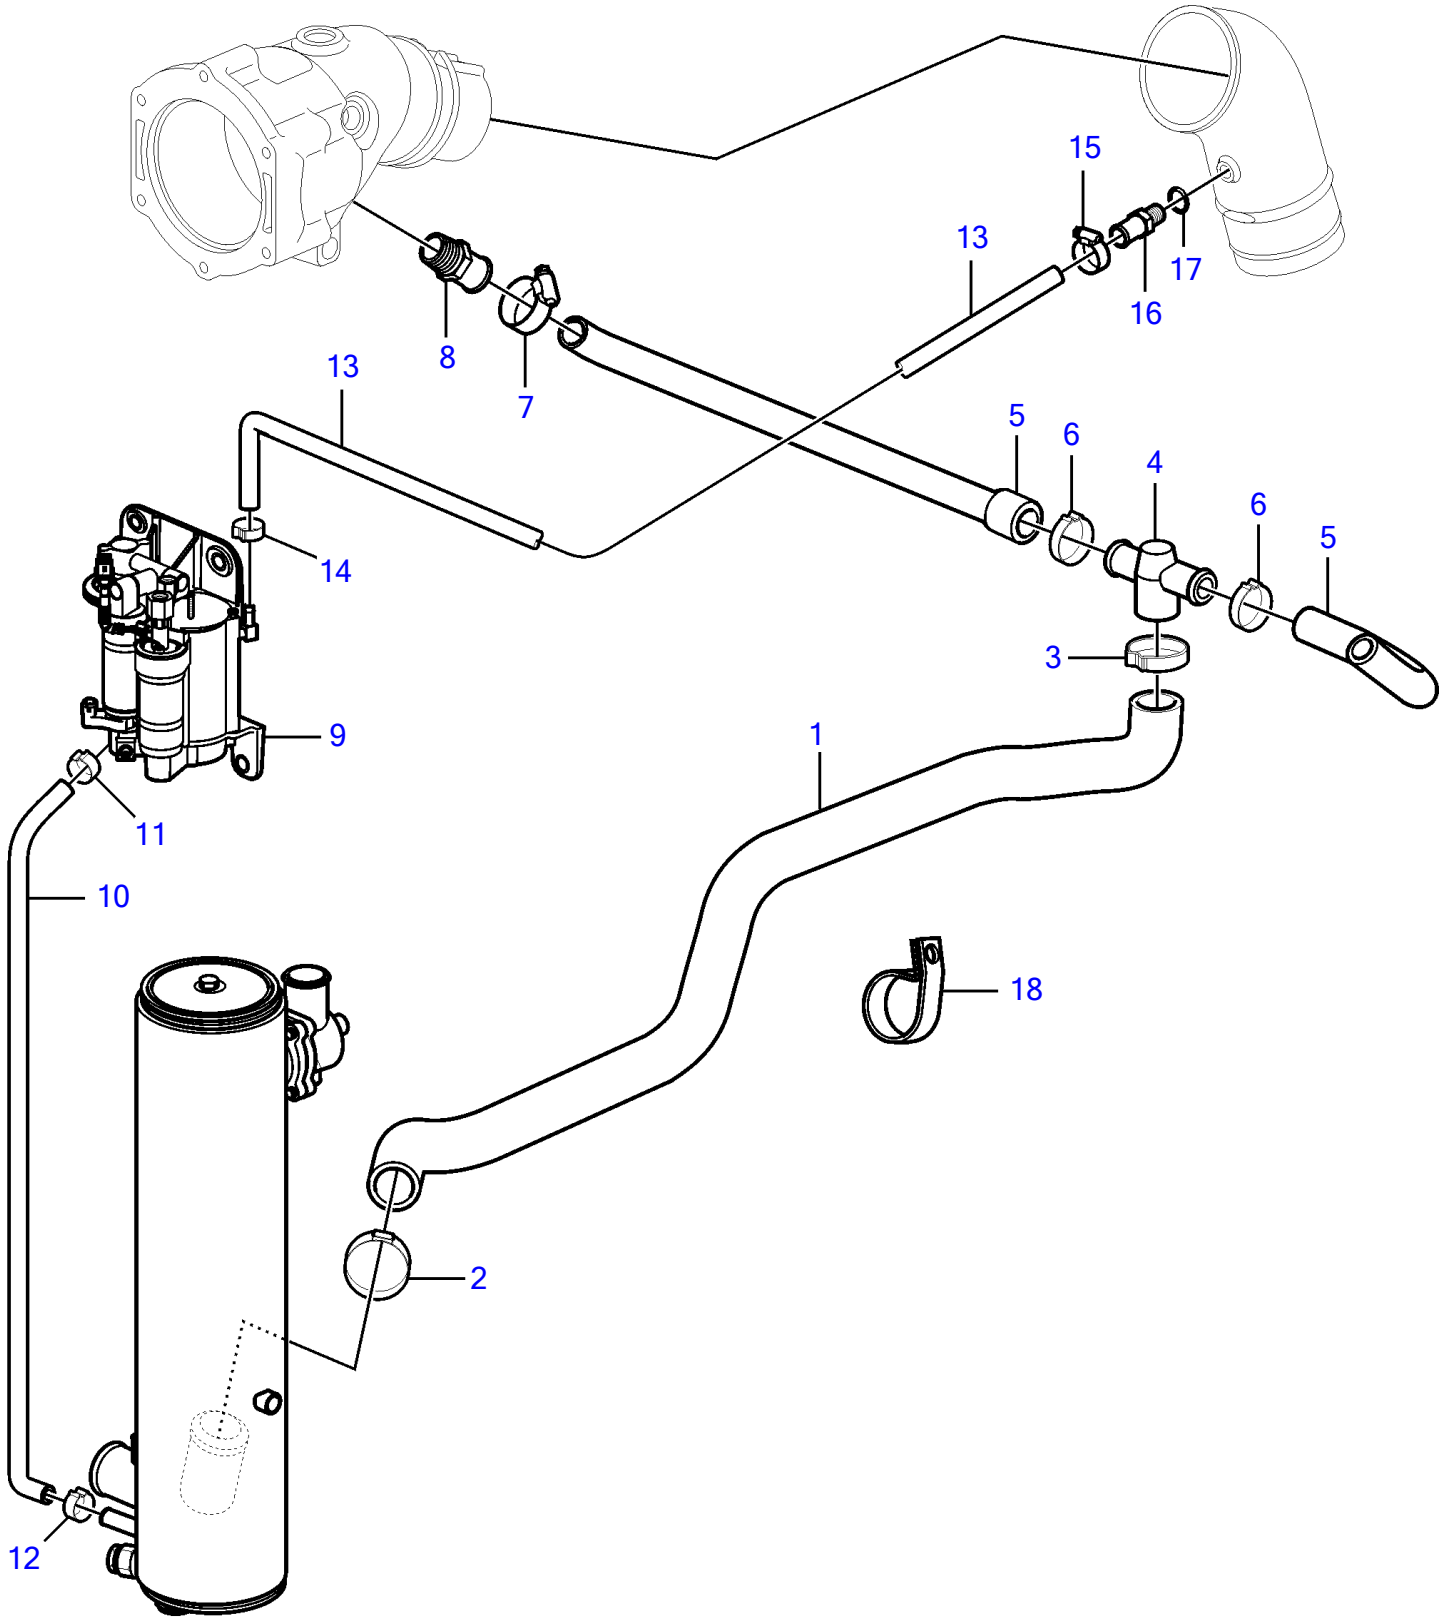

V8-350-C-D, V8-380-C-D

V8-350-C-D, V8-380-C-D

REF	PART NO.	QTY	DESCRIPTION	NOTES
1	21616859	1	Hose	
2		1	Hose clamp	
3		1	Hose clamp	
4	21630488	1	Adapter, tee	
5	21616871	2	Hose	
6		2	Hose clamp	
7	3863439	2	Hose clamp	
8	983744	2	Hose nipple	
9	21605461	1	Fuel pump	
10		1	• Hose	Not sold separately
11	978166	1	• Hose clamp	
12	978166	1	Hose clamp	
13	21807153	1	Hose	
14	978166	1	Hose clamp	
15	3860413	1	Hose clamp	
16	21115767	1	Adapter	
17	976970	1	• O-ring	
18	(21619466)	2	Attaching clamp	Obsolete part