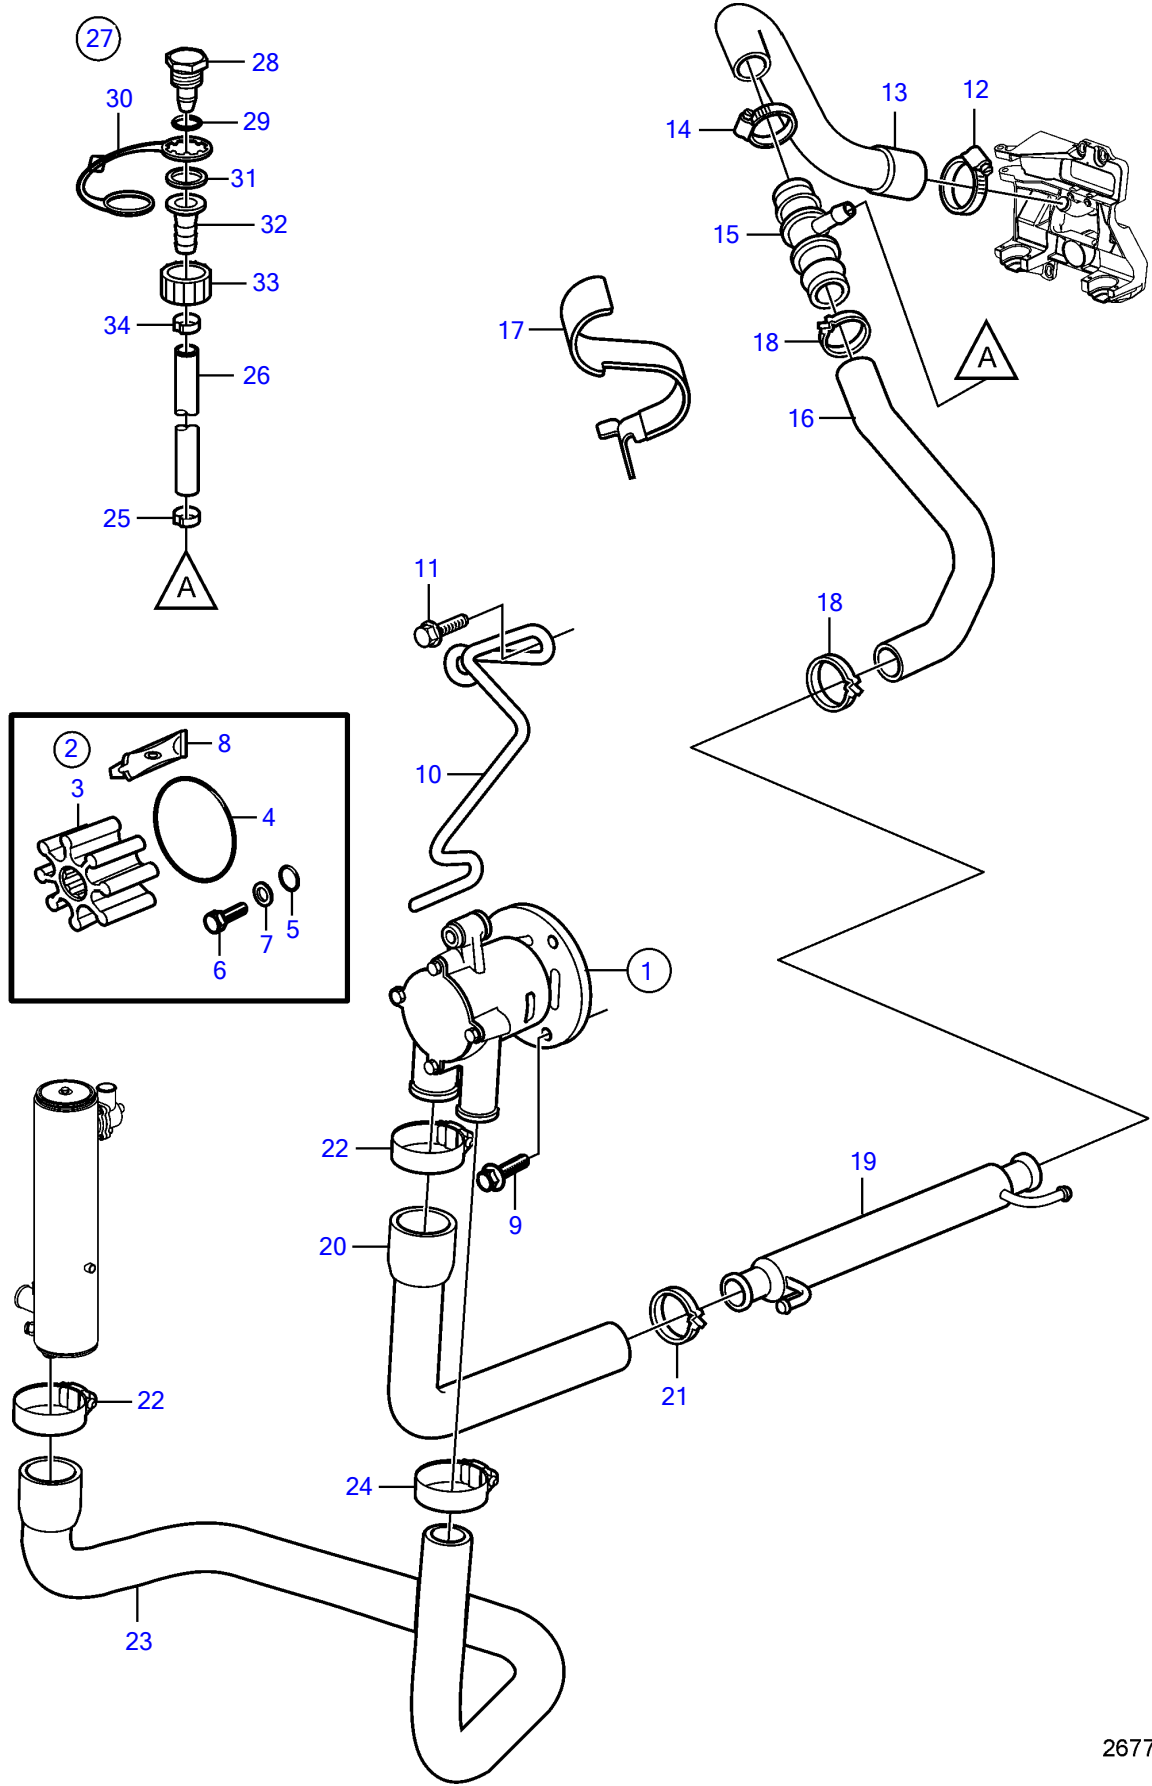

V8-350-C-D, V8-380-C-D

26770

V8-350-C-D, V8-380-C-D

REF	PART NO.	QTY	DESCRIPTION	NOTES
1	21611833	1	Pump	
2	21700445	1	• Impeller kit	
3		1	• • Impeller	Not sold separately
4		1	• • O-ring	Not sold separately
5		4	• • O-ring	Not sold separately
6		4	• • Screw	Not sold separately
7		4	• • Tab washer	Not sold separately
8		X	Lubricant, glycerin	from July 2012, no longer needed, not included in impeller kit
9	3595499	3	Flange screw	
10	21616192	1	Bracket	
11		2	Screw	
12	3812302	1	Hose clamp	
13	21918369	1	Hose	
14	3812302	1	Hose clamp	
15	21859706	1	Connector	
16	21918374	1	Hose	
17	21918367	1	Bracket	
18		2	Hose clamp	
19	21399019	1	Hydraulic oil cooler	
20	21918376	1	Hose	
21		1	Hose clamp	
22	3863440	2	Hose clamp	
23	21616857	1	Hose	
24	3852602	1	Hose clamp	
25	978173	1	Hose clamp	
26	22048947	1	Hose	
27	3807440	1	Connector	
28		1	• Cap	Not sold separately
29	942978	1	• O-ring	
30	3862082	1	• Retainer	
31	3807664	1	• Washer	
32		1	• Connector	Not sold separately
33		1	• Connector	Not sold separately
34	978174	1	Hose clamp	