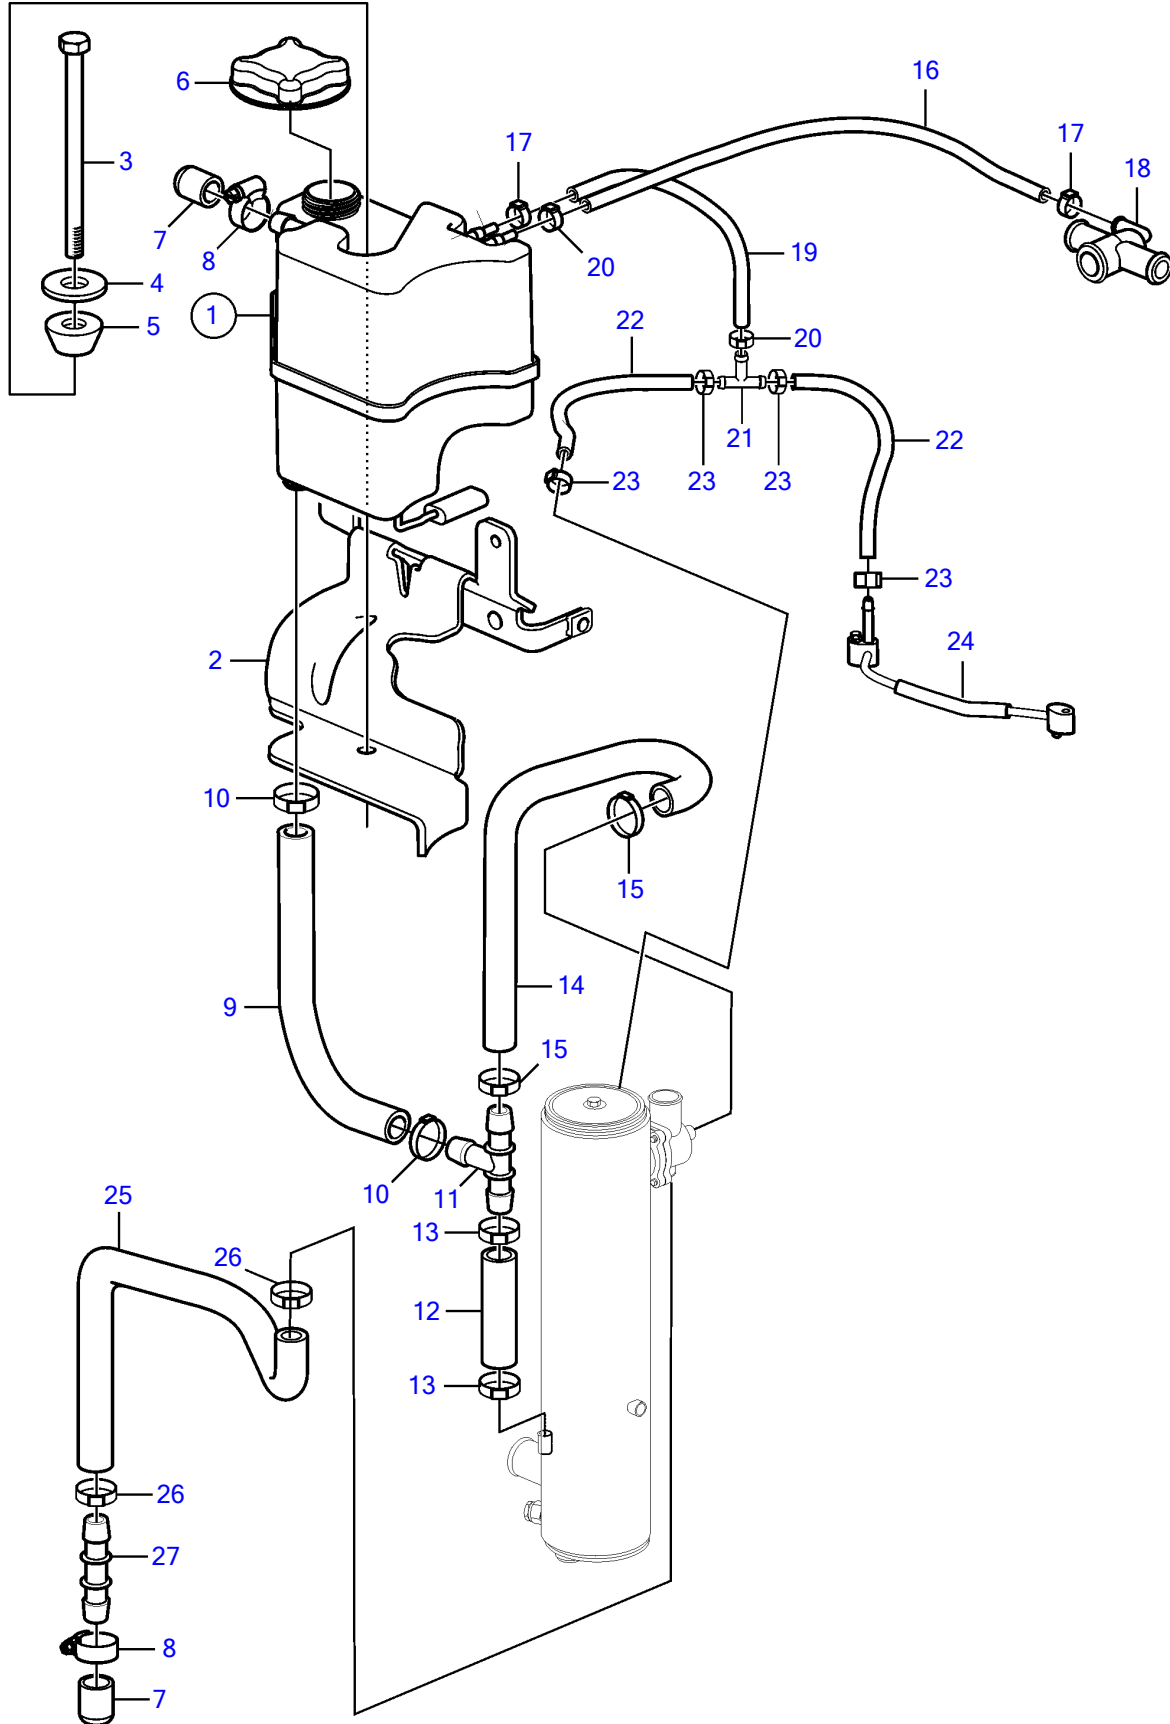

V8-350-C-D, V8-380-C-D

V8-350-C-D, V8-380-C-D

REF	PART NO.	QTY	DESCRIPTION	SEE SEC.	NOTES
1	21614836	1	Expansion tank		
	(3547449)	1	• Float		Obsolete part
	21711711	1	• Sensor		
2	21618162	1	Bracket		
3	3808361	1	Flange screw		
4		1	Washer		
5	3285120	1	Spacer sleeve		
6	1674083	1	Pressure cap		
7	21718444	2	Cardboard tube		
			• Bulletin P-26-1-8	P-26-1-8-EN	V8-380 Hot Water Outlet
8	3812303	2	Hose clamp		
9	21616853	1	Hose		
10		2	Hose clamp		
11	21695511	1	Connector		
12	21678345	1	Hose		
13		2	Hose clamp		
14	21616869	1	Hose		
15		2	Hose clamp		
16	3860590	1	Hose		
17	(978168)	2	Hose clamp		Obsolete part
18		1	Adapter		
19	21616901	1	Hose		
20	(977404)	2	Hose clamp		Obsolete part
21	21766671	1	Connector		
22	(3860748)	2	Hose		Obsolete part
23	(978402)	4	Hose clamp		Obsolete part
24		1	Pipe, cylinder head	37039	
25	21616855	1	Hose		
26	(978176)	2	Hose clamp		Obsolete part
27	21709623	1	Connector		