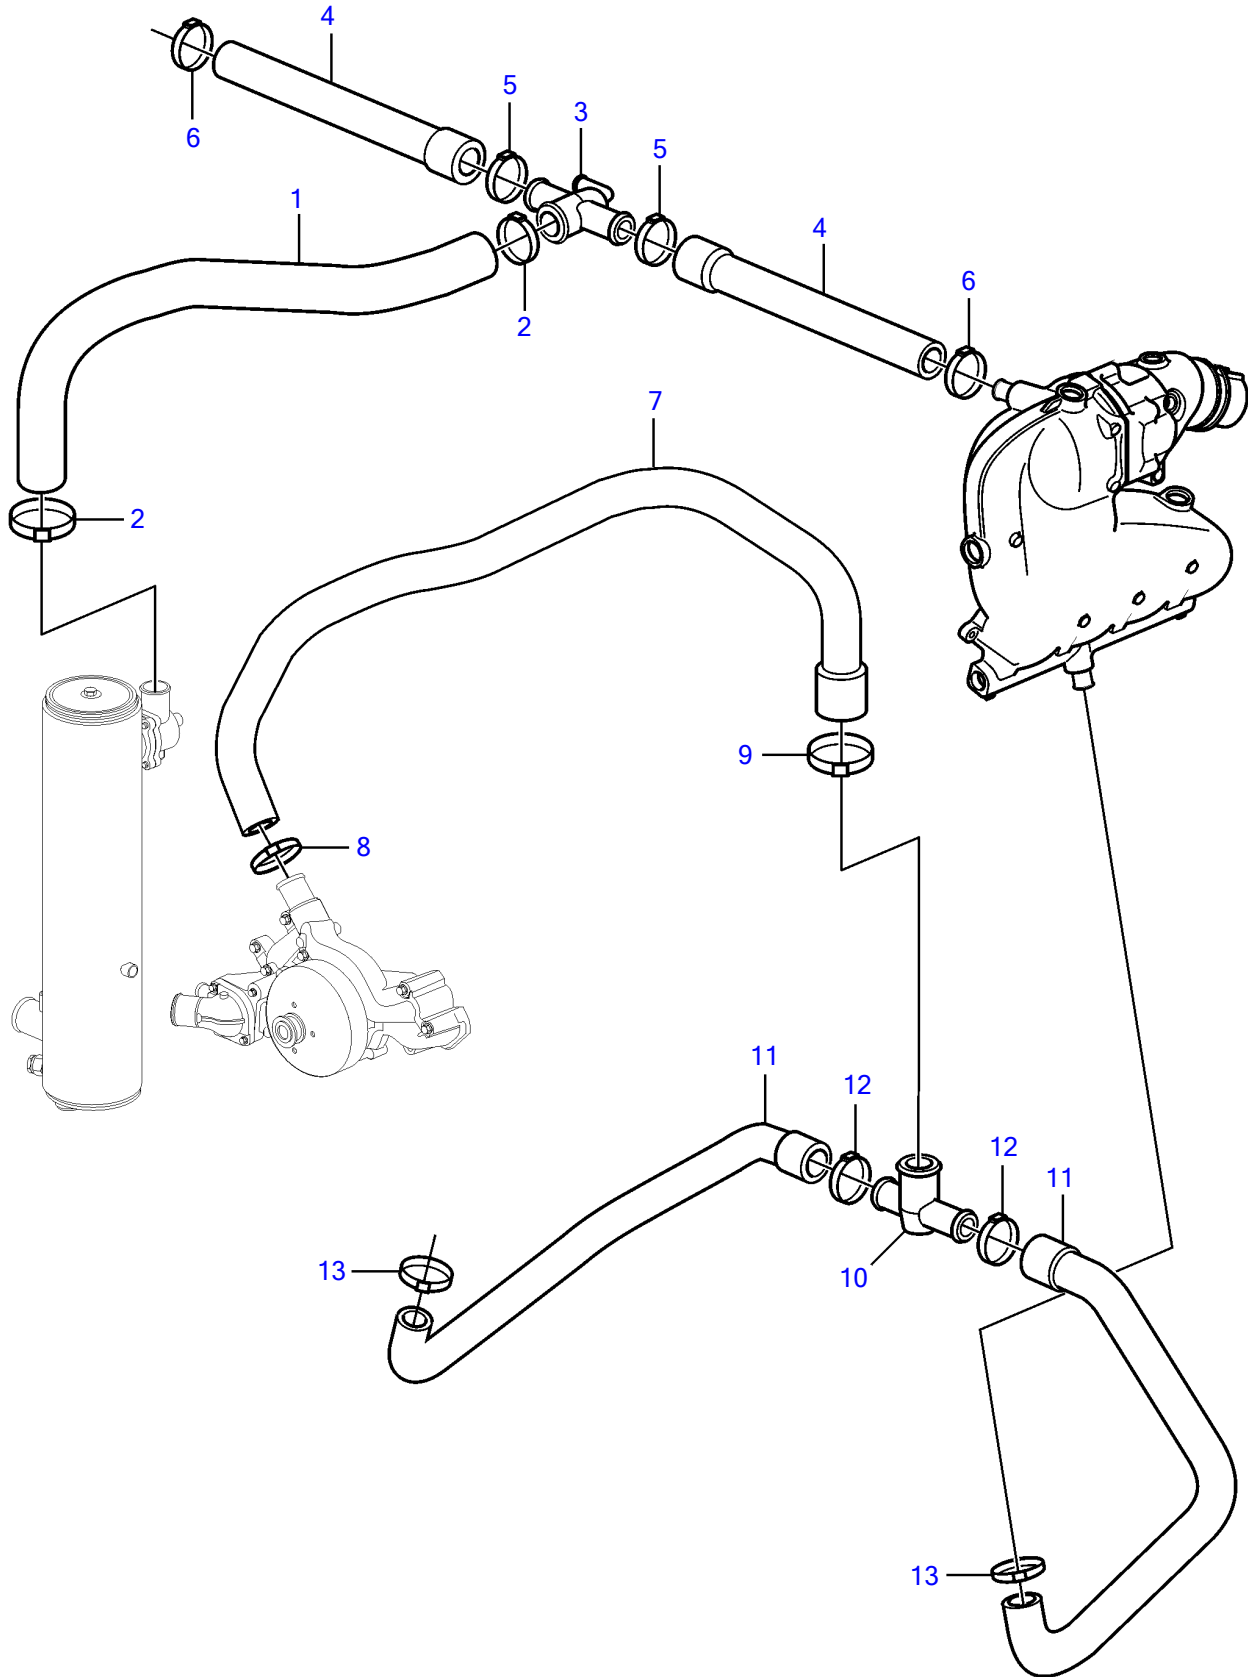

V8-350-C-D, V8-380-C-D

V8-350-C-D, V8-380-C-D

REF	PART NO.	QTY	DESCRIPTION
1	21616881	1	Hose
2		2	Hose clamp
3		1	Adapter
4	21616877	1	Hose
5		1	Hose clamp
6		1	Hose clamp
7	21616865	1	Hose
8		1	Hose clamp
9		1	Hose clamp
10	21630488	1	Adapter
11	21616879	2	Hose
12		2	Hose clamp
13		2	Hose clamp