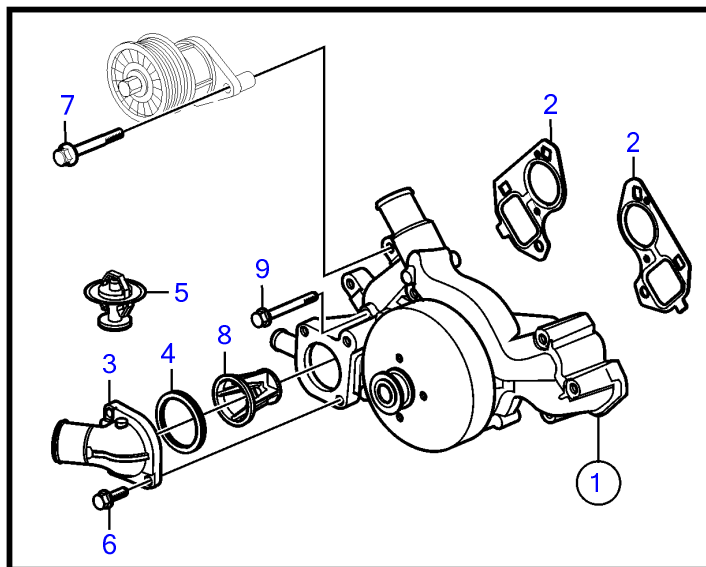

V8-350-C-D, V8-380-C-D

26253

V8-350-C-D, V8-380-C-D

REF	PART NO.	QTY	DESCRIPTION	SEE SEC.	NOTES
1	21883715	1	Pump		
2	21883716	2	• Gasket		
3	21883727	1	• Elbow		
4			• Seal		Not sold separately
5		1	• Thermostat		included with pump, remove before pump installation
6		2	• Bolt		Not sold separately
7	965222	2	Flange screw		
8	21617456	1	Plug		
9	21883728	6	Hexagon screw		
10	21616861	1	Hose		
11		1	Hose clamp		
12		1	Hose clamp		
13	21616863	1	Hose		
14	21616867	1	Hose		
15	21847712	2	Adapter		
16	(978176)	1	Hose clamp		Obsolete part
17		1	Hose clamp		
18		2	Hose clamp		
19		1	Bracket, engine mount	37036	