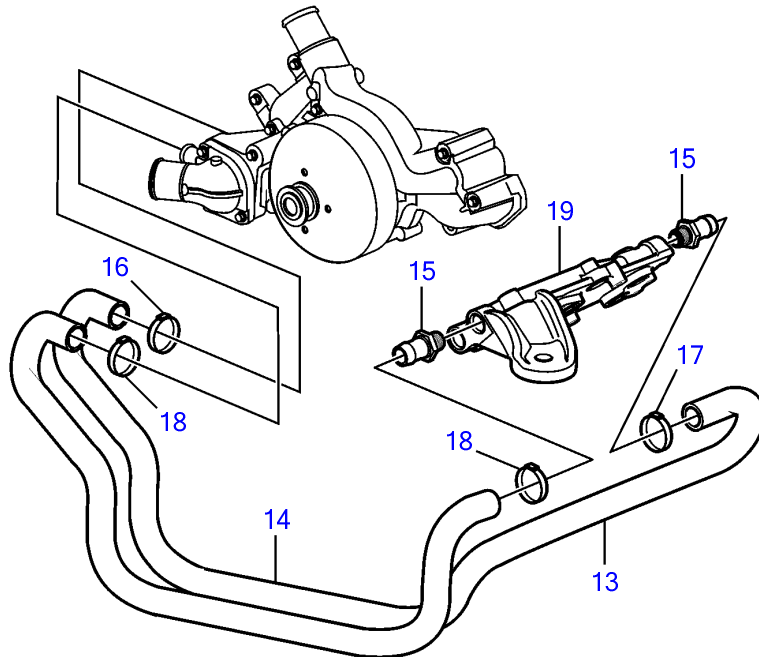

V8-350-C-D, V8-380-C-D

26253

V8-350-C-D, V8-380-C-D

REF	PART NO.	QTY	DESCRIPTION	SEE SEC.	NOTES
1	21883715	1	Pump		
2	21883716	2	• Gasket		
3	21883727	1	• Elbow		
4			• Seal		Not sold separately
5		1	• Thermostat		included with pump, remove before pump installation
6		2	• Bolt		Not sold separately
7	965222	2	Flange screw		
8	21617456	1	Plug		
9	21883728	6	Hexagon screw		
10	21616861	1	Hose		
11		1	Hose clamp		
12		1	Hose clamp		
13	21616863	1	Hose		
14	21616867	1	Hose		
15	21847712	2	Adapter		
16	(978176)	1	Hose clamp		Obsolete part
17		1	Hose clamp		
18		2	Hose clamp		
19		1	Bracket, engine mount	37036	