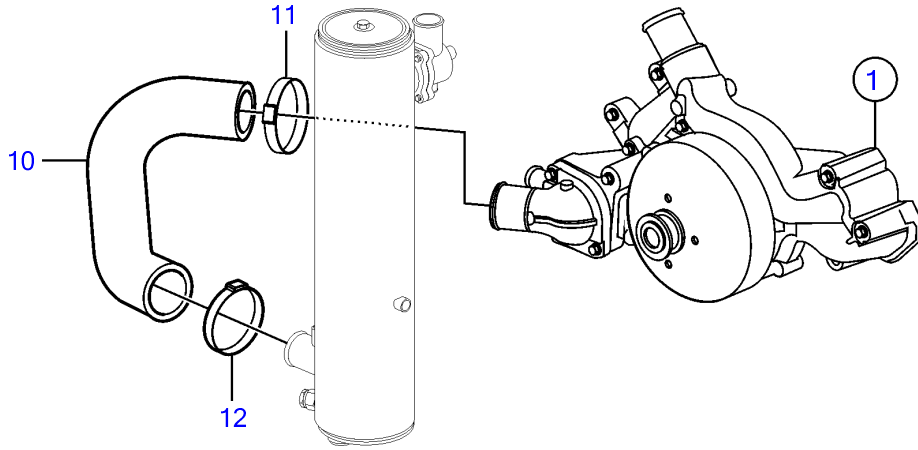

V8-350-C-D, V8-380-C-D

26253

V8-350-C-D, V8-380-C-D

REF	PART NO.	QTY	DESCRIPTION	SEE SEC.	NOTES
1	21883715	1	Pump		
2	21883716	2	• Gasket		
3	21883727	1	• Elbow		
4			• Seal		Not sold separately
5		1	• Thermostat		included with pump, remove before pump installation
6		2	• Bolt		Not sold separately
7	965222	2	Flange screw		
8	21617456	1	Plug		
9	21883728	6	Hexagon screw		
10	21616861	1	Hose		
11		1	Hose clamp		
12		1	Hose clamp		
13	21616863	1	Hose		
14	21616867	1	Hose		
15	21847712	2	Adapter		
16	(978176)	1	Hose clamp		Obsolete part
17		1	Hose clamp		
18		2	Hose clamp		
19		1	Bracket, engine mount	37036	