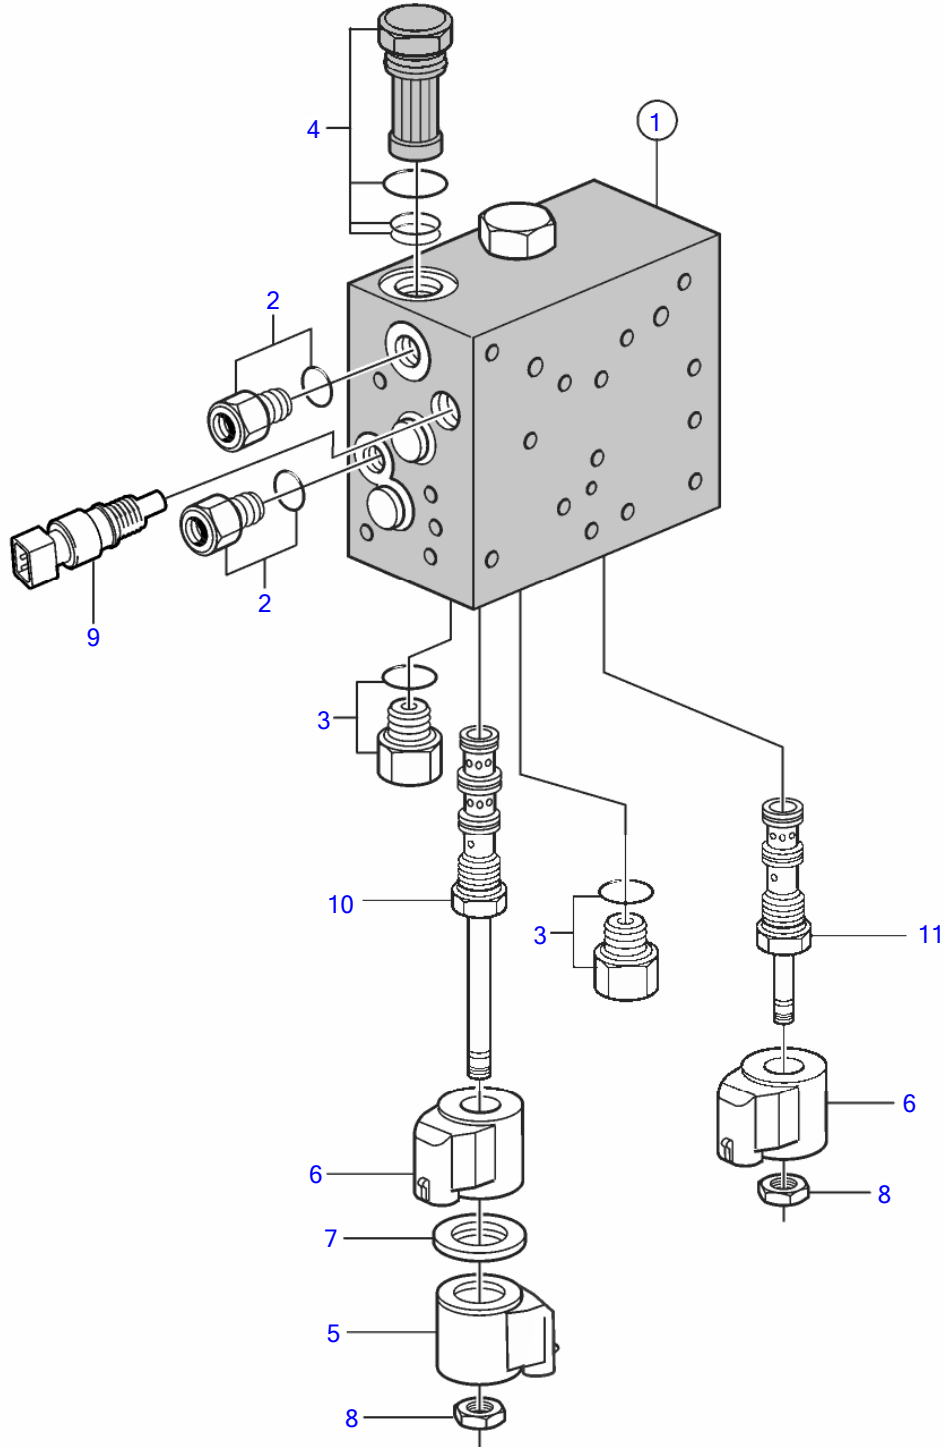

V8-300-E-B, V8-320-E-B

27406

## V8-300-E-B, V8-320-E-B

REF	PART NO.	QTY	DESCRIPTION	NOTES
1		X		Shaded parts show changes from earlier design.
	21445595	1	Valve	second design, introduced Jan. 2011, ser. no. A155443 and higher
2	21199274	2	• Nipple	
		2	• • O-ring	not sold separately
3	3859043	2	• Fitting	
	3859042	2	• • O-ring	
4	21584276	1	• Filter	changed from earlier design
		3	• • • O-ring	not sold separately
5	21314061	1	• Solenoid	
6	21314064	2	• Solenoid	
7		1	• Washer	not sold separately
8		2	• Nut	not sold separately
9	3850397	1	• Switch, temperature	
10		1	Valve	
		1	• O-ring	not sold separately
11	22141353	1	Valve	
		1	• O-ring	not sold separately