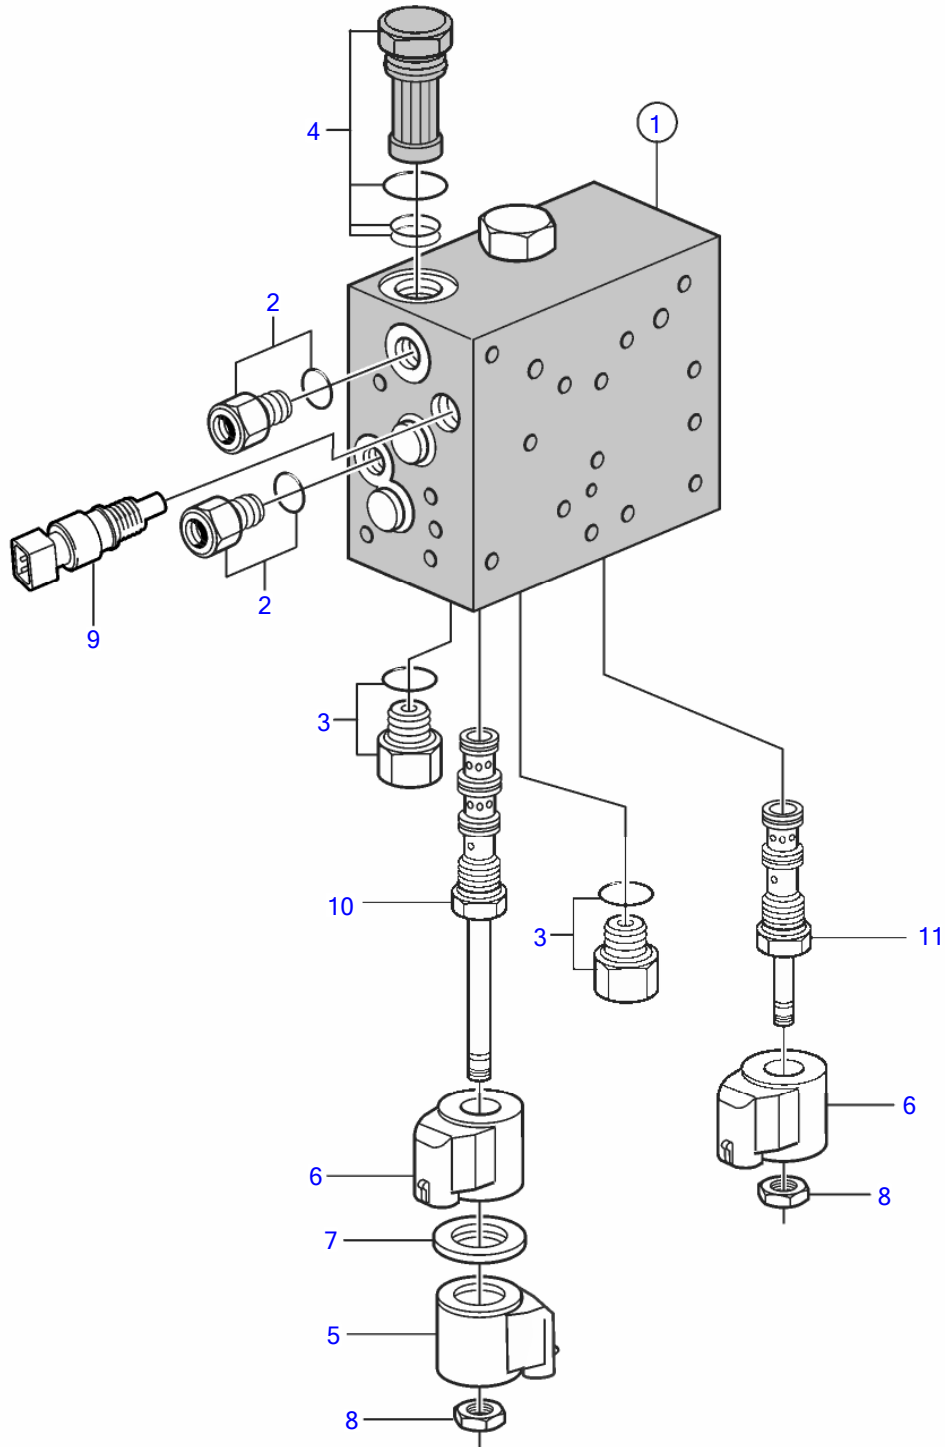

V8-300-E-B, V8-320-E-B

27406

Upd:2014-07-01

27406

47703945-64-38369

## V8-300-E-B, V8-320-E-B

REF	PART NO.	QTY	DESCRIPTION	NOTES
1		X		Shaded parts show changes from earlier design.
	21445595	1	Valve	second design, introduced Jan. 2011, ser. no. A155443 and higher
2	21199274	2	• Nipple	
		2	• • O-ring	not sold separately
3	3859043	2	• Fitting	
	3859042	2	• • O-ring	
4	21584276	1	• Filter	changed from earlier design
		3	• • • O-ring	not sold separately
5	21314061	1	• Solenoid	
6	21314064	2	• Solenoid	
7		1	• Washer	not sold separately
8		2	• Nut	not sold separately
9	3850397	1	• Switch, temperature	
10		1	Valve	
		1	• O-ring	not sold separately
11	22141353	1	Valve	
		1	• O-ring	not sold separately