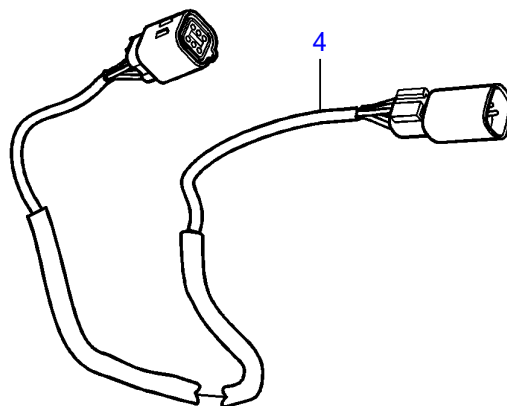

V8-300-E-B, V8-320-E-B

V8-300-E-B, V8-320-E-B

REF	PART NO.	QTY	DESCRIPTION	NOTES
1	21469560	1	Steering wheel hub	
		1	• Steering wheel hub	Molex connectors
2	3841280	1	Steering wheel adjus	Component parts not sold separately
3	21421941	1	Cable, t	6 pin Molex
4	21480272	1	Cable, extension	L=1.5m, 6 pin Molex

47703945-64-36309

25427

Upd:2014-07-01

V8-300-E-B, V8-320-E-B