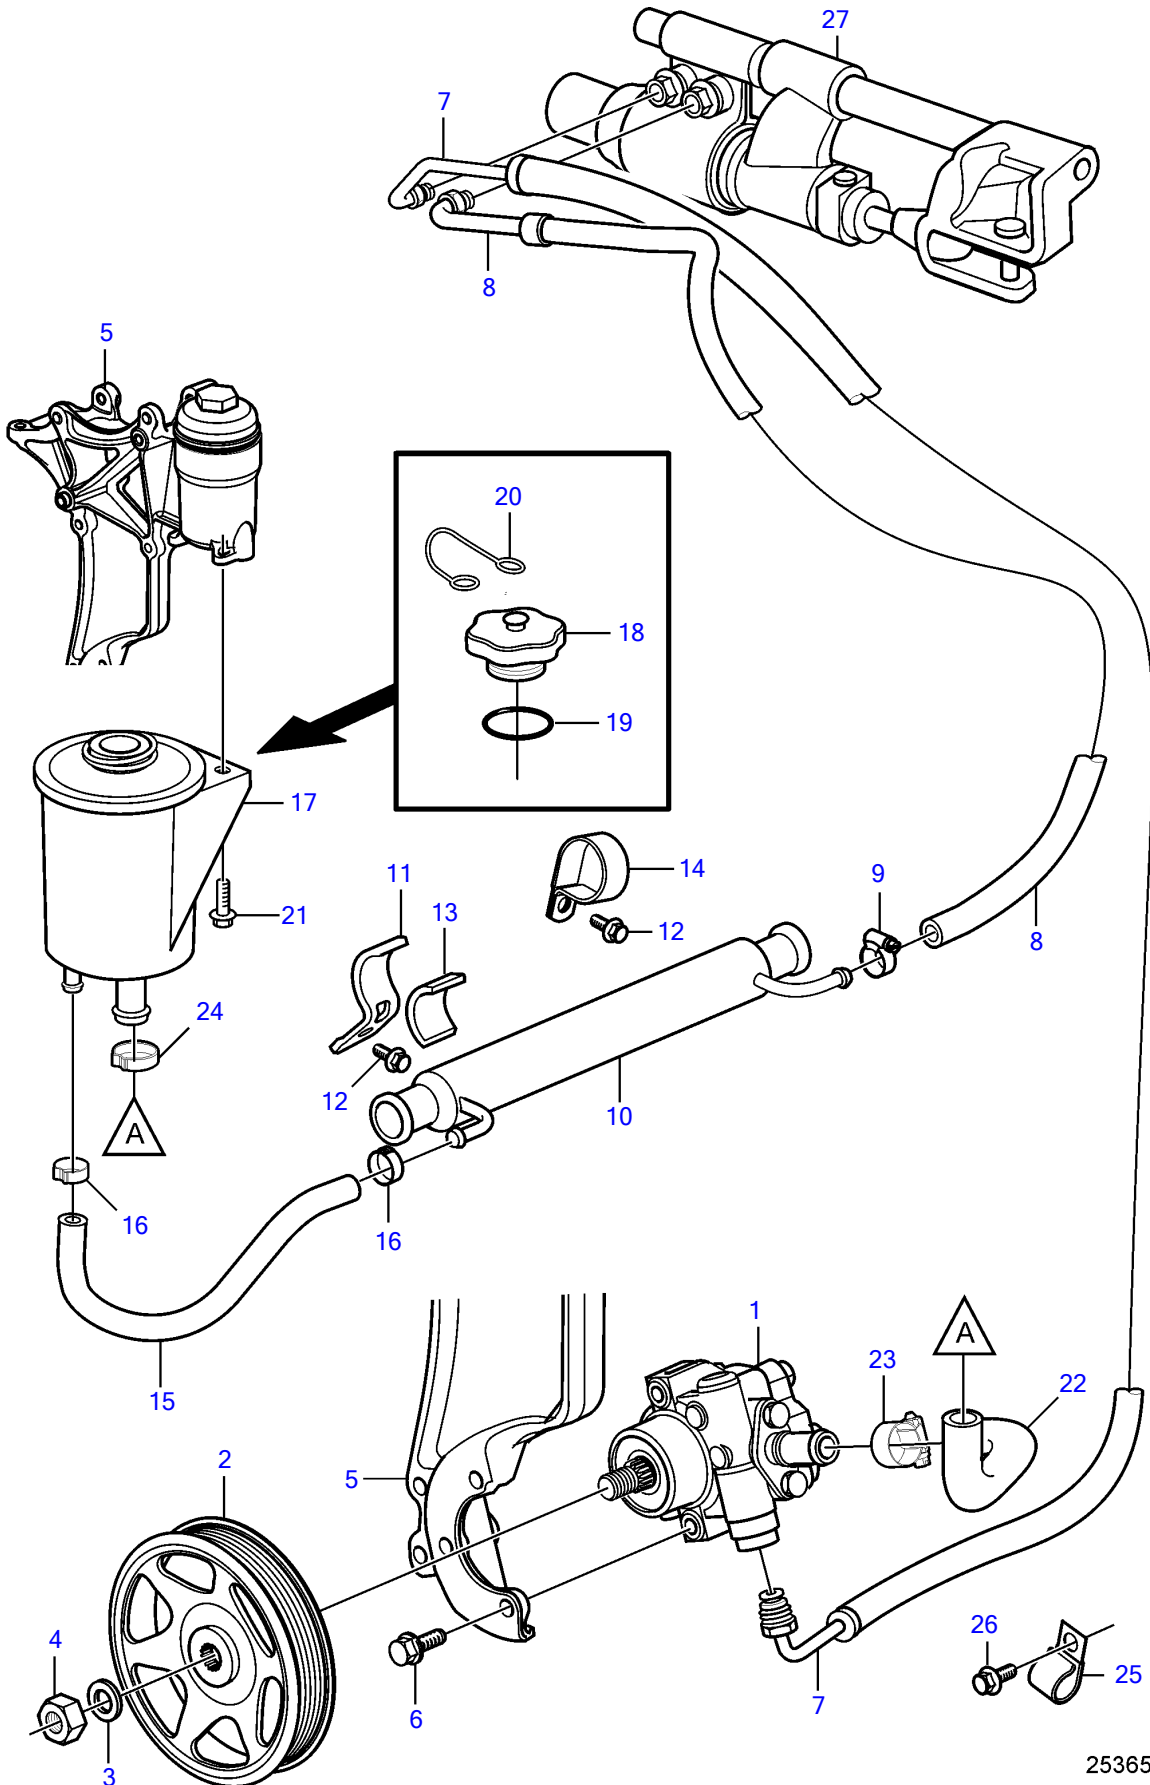

V8-300-E-B, V8-320-E-B

25365

Upd:2014-07-01

25365

47703945-64-36229

## V8-300-E-B, V8-320-E-B

REF	PART NO.	QTY	DESCRIPTION	NOTES
1	3887373	1	Power steering pump	
2	3889611	1	Pulley	
3	3889615	1	Washer	
4	3889613	1	Nut	
5	21573817	1	Bracket	
6	3595494	3	Screw	
7	3888739	1	Hose assembly	
8	21452588	1	Hose assembly	
9	3860413	1	Hose clamp	
10	21399019	1	Hydraulic oil cooler	
11	21434106	1	Bracket	Replaced by 3852490
12	3853393	1	Flange screw	
13	21434108	1	Support rubber	
14	3852490	1	Attaching clamp	
15	21399023	1	Hose	
16	982663	2	Hose clamp	
17	3887375	1	Reservoir	
18		1	• Cap	not sold separately
19		1	• O-ring	not sold separately
20		1	• Retainer	not sold separately
21	946544	2	Flange screw	
22	21355283	2	Hose	
23	3853794	2	Hose clamp	
24	980038	1	Hose clamp	replaced by next part number
		1	Hose clamp	
25	(984038)	1	Clamp, J	Obsolete part
26	(3853557)	1	Flange screw	Obsolete part, 3/8" - 16 unc, L=0.75" (19mm)
27		1	Steering cylinder	See drive catalog