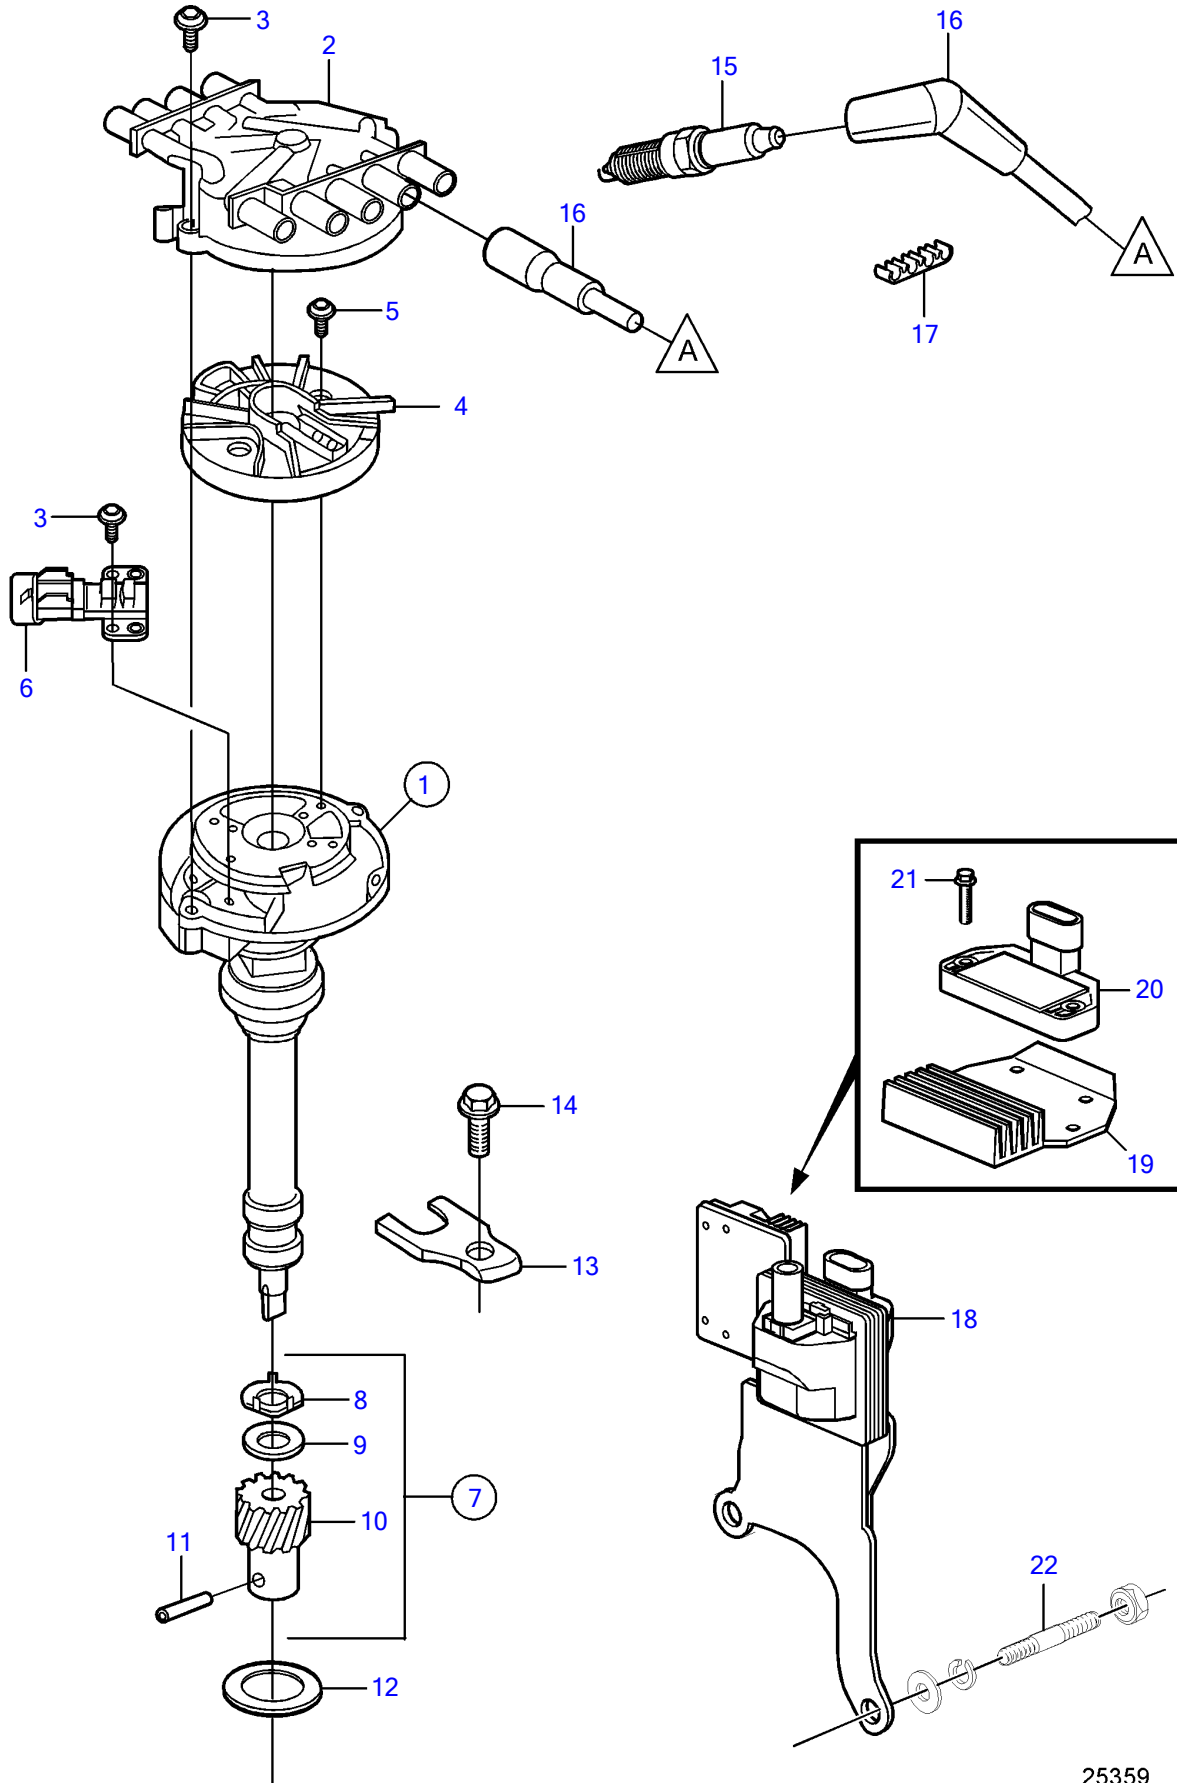

V8-300-E-B, V8-320-E-B

## V8-300-E-B, V8-320-E-B

REF	PART NO.	QTY	DESCRIPTION	NOTES
1	3861987	1	Distributor	replaced by next part number
	21622232	1	Distributor	
2	3858975	1	• Distributor cap	
3	3858976	4	• Bolt	
4	3858977	1	• Rotor	
5	3858978	2	• Bolt	
6	3863130	1	• Sensor, camshaft position	
7	3858980	1	• Kit	
8		1	• • Washer	not sold separately
9		1	• • Washer	not sold separately
10		1	• • Gear	not sold separately
11		1	• • Pin	not sold separately
12	3852109	1	Gasket	
13	3852108	1	Clamp	
14	3861978	1	Screw	
15	21467472	2	Spark plug kit	4 pack
	21467473	1	Kit	24 pack
16	3888328	1	Ignition cable kit	
17	(3852491)	4	Retainer	Obsolete part
18	21436799	1	Ignition coil	
19	3858985	1	• Cooling plate	
20	3858984	1	• Module	
21	3858986	2	• Bolt	
22		2	Stud	See page with flywheel and flywheel housing.