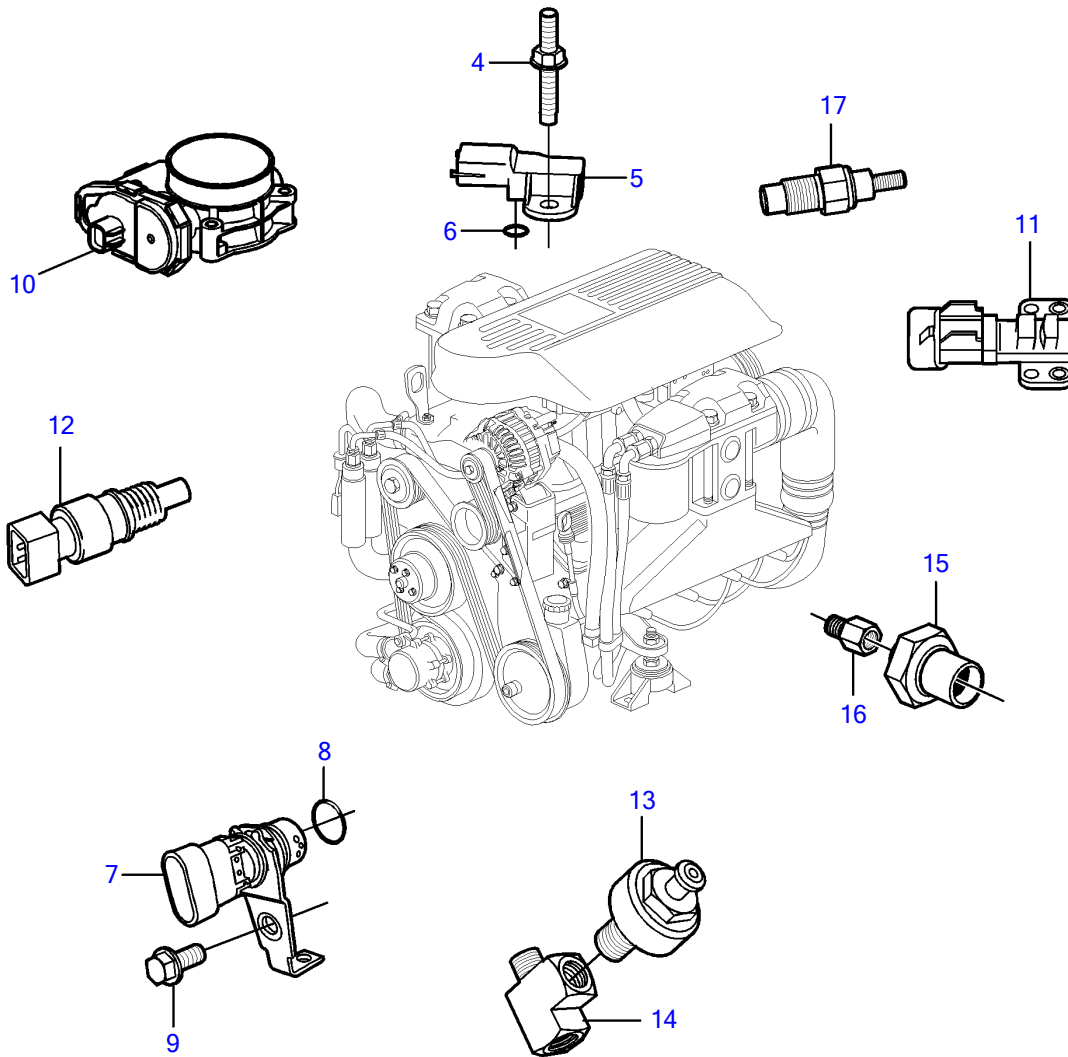

V8-300-E-B

V8-300-E-B

REF	PART NO.	QTY	DESCRIPTION	NOTES
1		1	Ecu	
2	3843651	4	Flange screw	
3	21333459	1	Bracket	
4	3858973	1	Bolt	
5	3859020	1	Sensor, MAT/MAP	
6	3858988	1	• Sealing	
7	3858979	1	Sensor, crankshaft position	
8	3859009	1	• O-ring	
9	3858983	1	Bolt	
10		1	Throttle body	See "Throttle Body" page
		2	• Sensor, throttle position	
		1	• Switch, idle validation	
11	3863130	1	Sensor, camshaft position	
12	3850397	1	Switch, temperature	
13	22024631	2	Knock sensor	
14	3849477	1	Adapter	Starboard
	3593571	1	Fitting	Port
15	3887328	1	Sensor	
16	3887970	1	Fitting	
17	3862500	2	Temperature sensor	