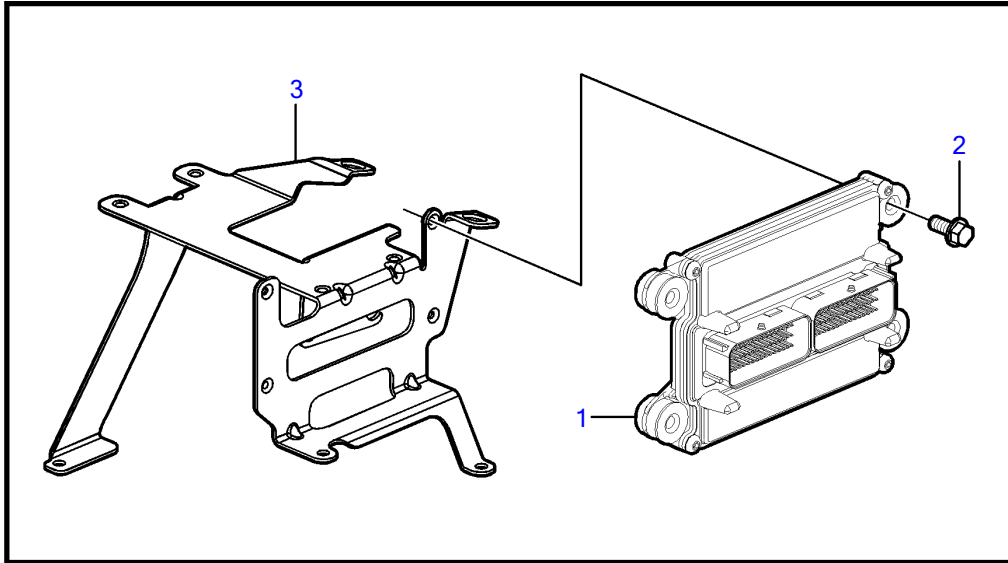

V8-300-E-B

V8-300-E-B

REF	PART NO.	QTY	DESCRIPTION	NOTES
1		1	Ecu	
2	3843651	4	Flange screw	
3	21333459	1	Bracket	
4	3858973	1	Bolt	
5	3859020	1	Sensor, MAT/MAP	
6	3858988	1	• Sealing	
7	3858979	1	Sensor, crankshaft position	
8	3859009	1	• O-ring	
9	3858983	1	Bolt	
10		1	Throttle body	See "Throttle Body" page
		2	• Sensor, throttle position	
		1	• Switch, idle validation	
11	3863130	1	Sensor, camshaft position	
12	3850397	1	Switch, temperature	
13	22024631	2	Knock sensor	
14	3849477	1	Adapter	Starboard
	3593571	1	Fitting	Port
15	3887328	1	Sensor	
16	3887970	1	Fitting	
17	3862500	2	Temperature sensor	