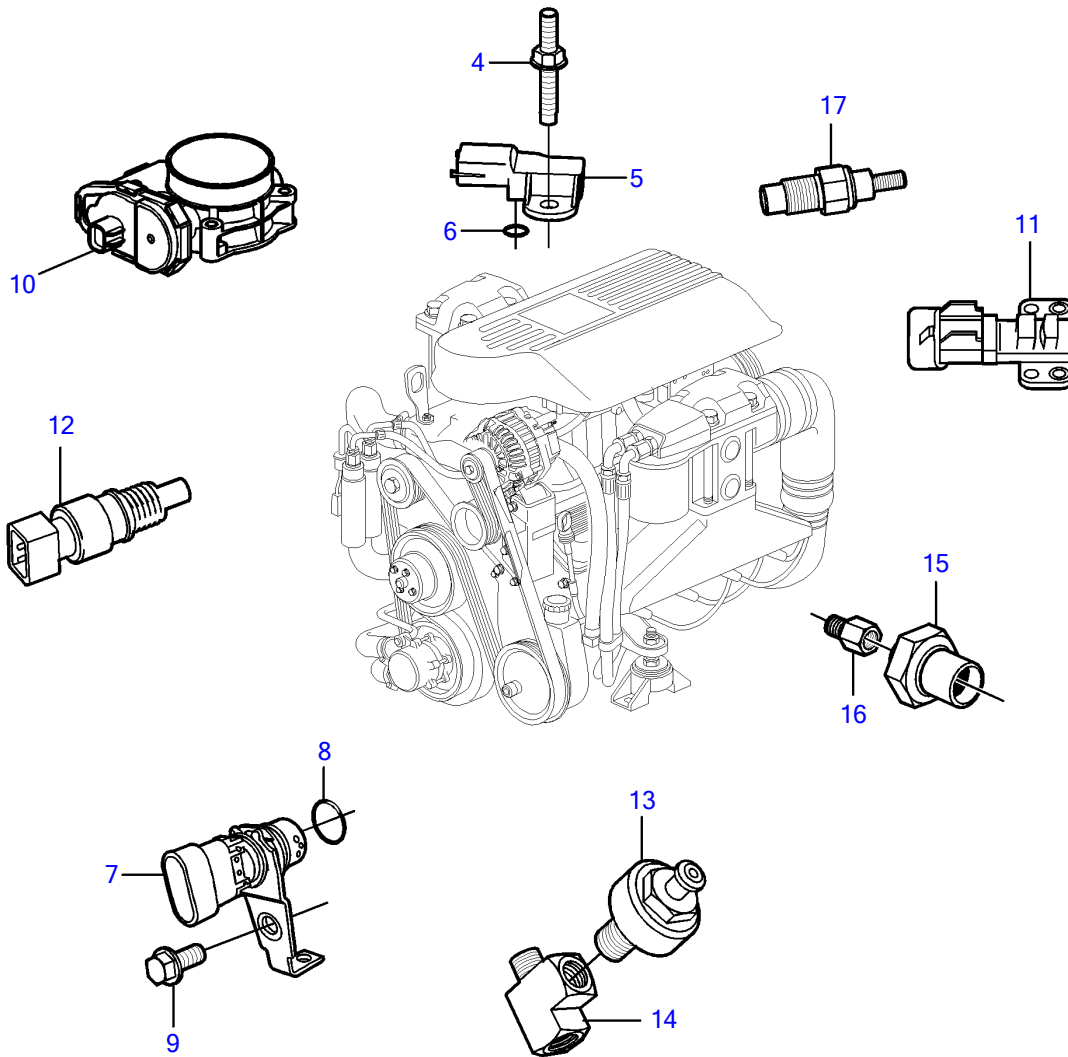

V8-320-E-B

V8-320-E-B

REF	PART NO.	QTY	DESCRIPTION	NOTES
1		1	Ecu	
2	3843651	4	Flange screw	
3	21333459	1	Bracket	
4	3858973	1	Bolt	
5	3859020	1	Sensor, MAT/MAP	
6	3858988	1	• Sealing	
7	3858979	1	Sensor, crankshaft position	
8	3859009	1	• O-ring	
9	3858983	1	Bolt	
10		1	Throttle body	See "Throttle Body" page
		2	• Sensor, throttle position	
		1	• Switch, idle validation	
11	3863130	1	Sensor, camshaft position	
12	3850397	1	Switch, temperature	
13	22024631	2	Knock sensor	
14	3849477	1	Adapter	Starboard
	3593571	1	Fitting	Port
15	3887328	1	Sensor	
16	3887970	1	Fitting	
17	3862500	2	Temperature sensor	