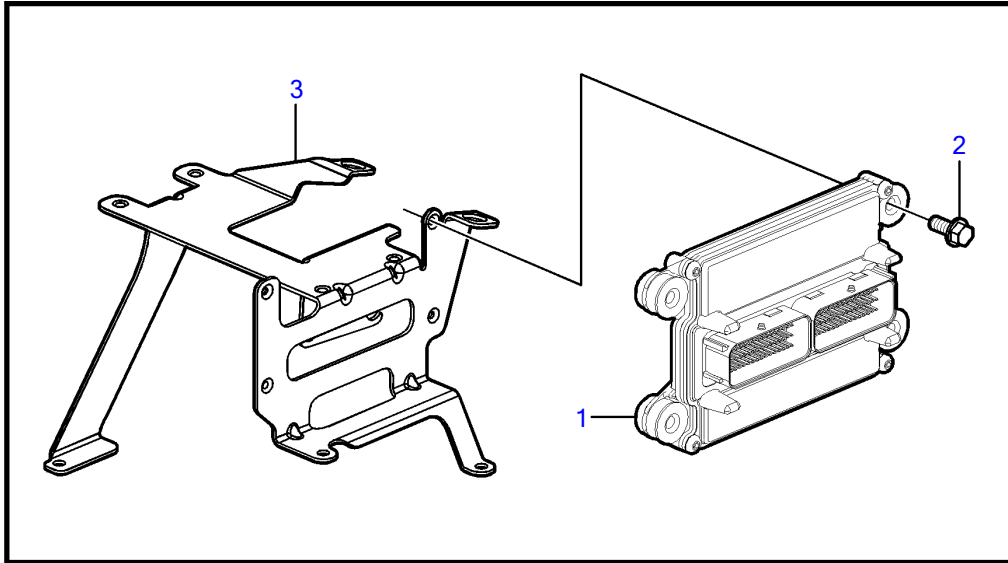

V8-320-E-B

V8-320-E-B

REF	PART NO.	QTY	DESCRIPTION	NOTES
1		1	Ecu	
2	3843651	4	Flange screw	
3	21333459	1	Bracket	
4	3858973	1	Bolt	
5	3859020	1	Sensor, MAT/MAP	
6	3858988	1	• Sealing	
7	3858979	1	Sensor, crankshaft position	
8	3859009	1	• O-ring	
9	3858983	1	Bolt	
10		1	Throttle body	See "Throttle Body" page
		2	• Sensor, throttle position	
		1	• Switch, idle validation	
11	3863130	1	Sensor, camshaft position	
12	3850397	1	Switch, temperature	
13	22024631	2	Knock sensor	
14	3849477	1	Adapter	Starboard
	3593571	1	Fitting	Port
15	3887328	1	Sensor	
16	3887970	1	Fitting	
17	3862500	2	Temperature sensor	