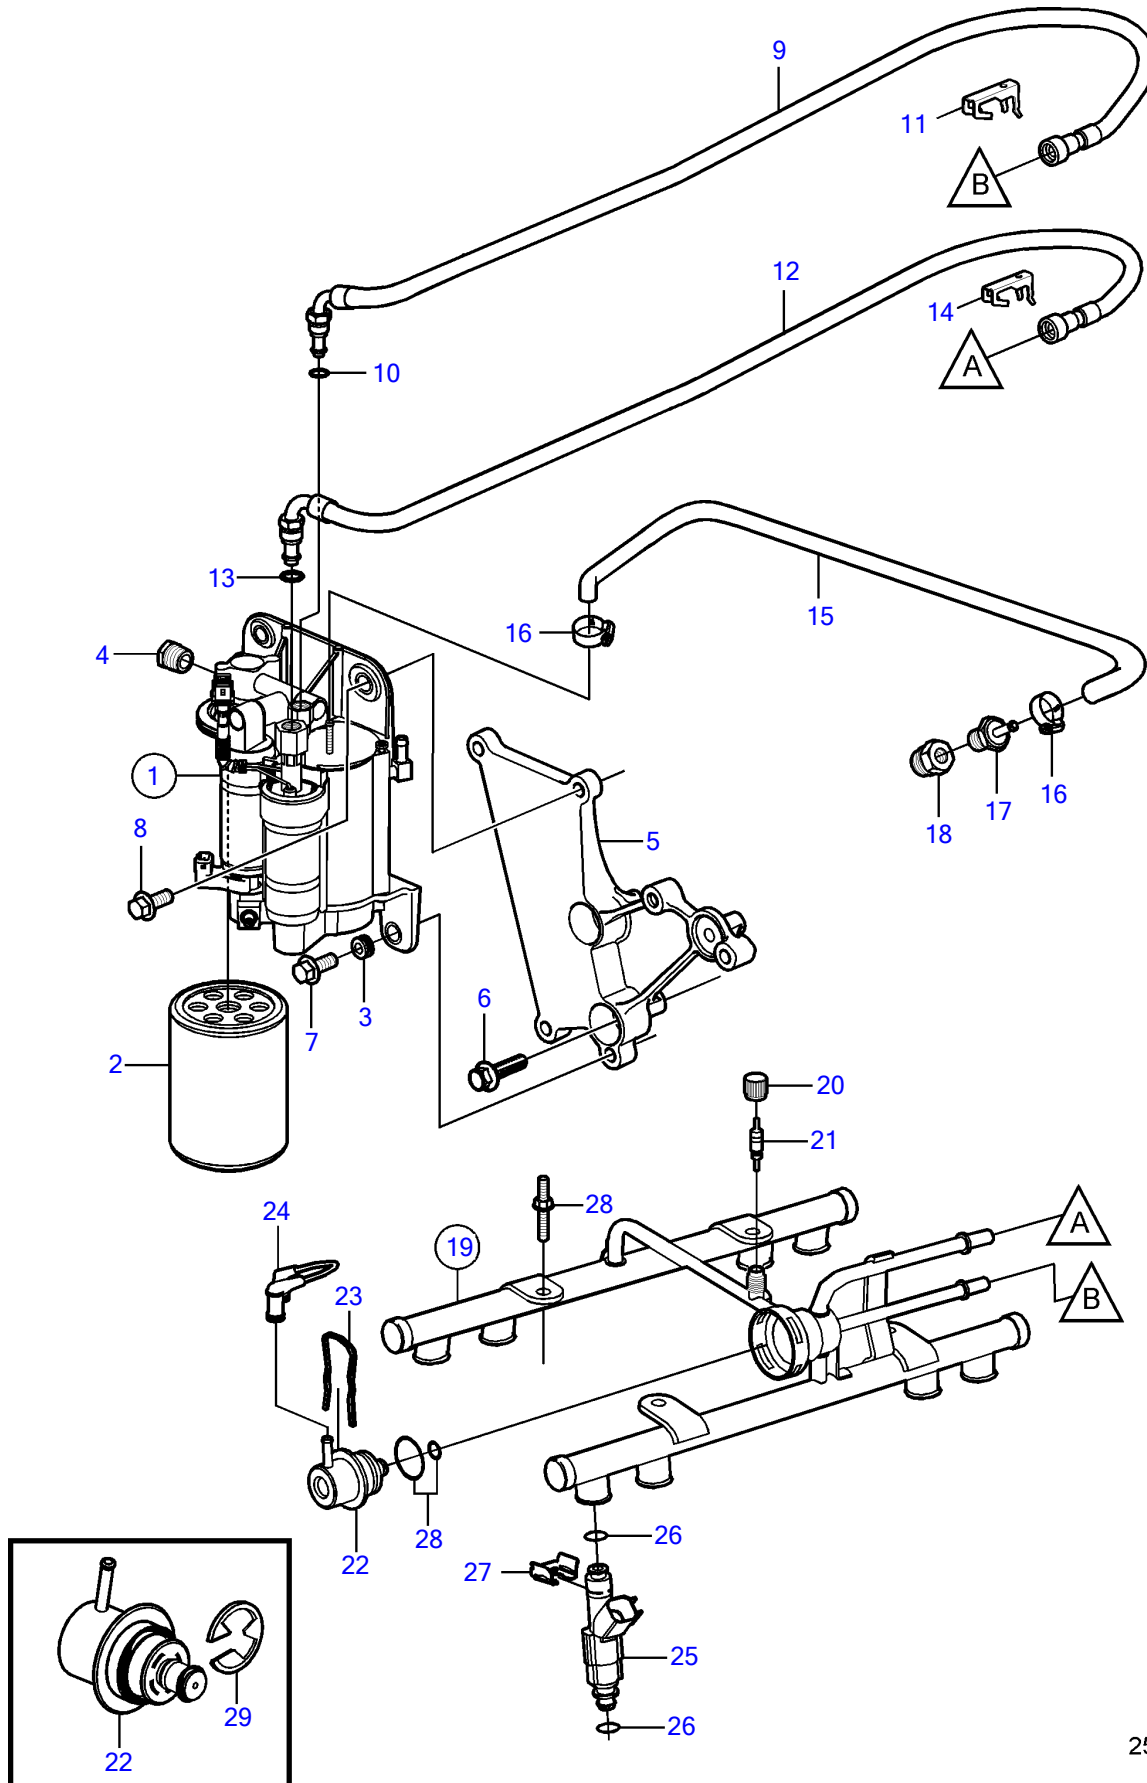

V8-300-E-B, V8-320-E-B

25360

V8-300-E-B, V8-320-E-B

REF	PART NO.	QTY	DESCRIPTION	SEE SEC.	NOTES
1	21608511	1	Fuel pump		
	3588865	1	• Fuel pump kit		High pressure fuel pump
2	3847644	1	• Fuel filter		
			• Bulletin P-23-3-4	P-23-3-4-EN	High Capacity Fuel Filter, Gas
			• Bulletin p-18-8-1	p-18-8-1-EN	Volvo Penta Ethanol Fuel treatment
3	3861396	4	• Rubber bushing		
4	3857816	1	Bushing		
5	21358873	1	Bracket		
6	22063732	3	Flange screw		
7	982702	2	Flange screw		
8	946472	2	Flange screw		
9	3888727	1	Fuel hose		
10	3850424	1	• O-ring		
11	3887195	1	Locking clip		
12	3888725	1	Fuel hose		
13	3850423	1	• O-ring		
14	3887198	1	Locking clip		
15	3807072	1	Kit		
		1	• Hose		
16	3860413	2	Hose clamp		
17	3860290	1	Nipple		
18	3861926	1	Tube fitting		
19	3858966	1	Fuel pipe		
20	3858972	1	Cardboard tube		
21	3858971	1	Valve		
22	3858967	1	Governor		
			• Bulletin P-23-7-3	P-23-7-3-EN	Fuel Pressure Regulator, 4.3L, 5.0L, 5.7L
23	3858968	1	Clip		
24	3858974	1	Hose		
25	21141691	8	Injector		
26	3858981	1	O-ring		Includes 16 o-rings for injectors and 2 o-rings for pressure regulator.
27	3858970	8	Retainer		
28	3858973	4	Bolt		
29	21491831	1	Clip		