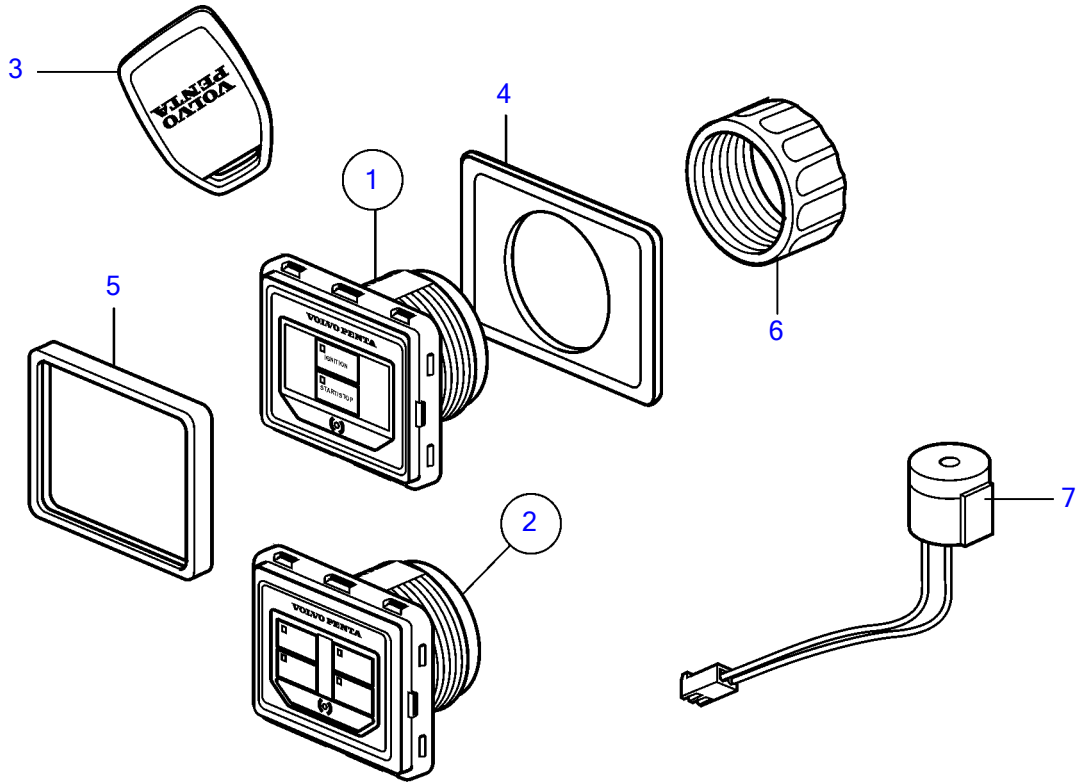

V8-300-E-B, V8-320-E-B

26339

V8-300-E-B, V8-320-E-B

REF	PART NO.	QTY	DESCRIPTION	NOTES
1	21758304	1	Panel	Single panel
2	21836809	1	Panel	Twin panel
3	21758351	2	• Key	
4	3808135	1	• Gasket	
5	21467057	1	• Frame	
6	3808134	1	• Nut	
7	21358227	1	• Buzzer	
8	21693204	1	Cable	e-Key single harness
9	21693208	1	Cable	e-Key twin harness
10	21693202	1	Cable	e-Key single harness with Lanyard
11	21693206	1	Cable	e-Key twin harness with Lanyard
12	21876876	1	Cable	e-Key quad harness