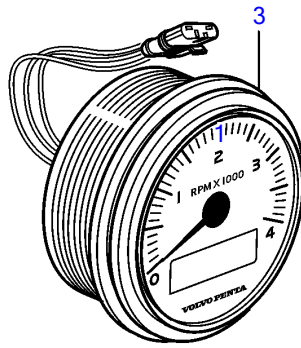

V8-300-E-B, V8-320-E-B

D=85mm

D=110mm

V8-300-E-B, V8-320-E-B

REF	PART NO.	QTY	DESCRIPTION	SEE SEC.	NOTES
1	21509646	1	Tachometer		6000 rpm, Black, replaced by next part number
	21628158	1	Tachometer		6000 rpm, Black
	21509644	1	Tachometer		6000 rpm, White, replaced by next part number
	21628157	1	Tachometer		6000 rpm, White
2	3884843	1	• Wiring harness		
3	21234545	1	Tachometer kit		6000 rpm, Black
	21511183	1	Tachometer kit		6000 rpm, Black
	21234544	1	Tachometer kit		6000 rpm, White, replaced by next part number
	21511180	1	Tachometer kit		
4	874930	1	Speedometer		White 0-40 Knots, 0-45 mph
	874917	1	Speedometer		Black 0-40 knots, 0-45 mph
	881650	1	Speedometer		White 0-60 Knots, 0-70 mph
	881645	1	Speedometer		Black 0-60 knots, 0-70 mph
	3807508	1	Speedometer		Black, 0-45 mph
	3807510	1	Speedometer		Black, 0-70 mph
	3807513	1	Speedometer		White, 0-70 mph
	21265104	1	Speedometer		Unit neutral, D=110mm, Black 0-60 knots
5	874708	1	Mounting kit		Black
6	874449	1	• Attaching ring		
7	874706	1	• Gasket		
8	874447	1	• Ring		
9	3847888	1	Mounting kit		Black
			• Bulletin P-36-9-3	P-36-9-3-EN	New products in the EVC family
10	(3884098)	1	• Attaching ring		Obsolete part
11	3884103	1	• Gasket		
12	3847887	1	• Ring		
13	874732	1	Mounting kit		Chrome
14	874449	1	• Attaching ring		
15	874706	1	• Gasket		
16	874730	1	• Ring		
17	3885216	1	Mounting kit		Chrome
			• Bulletin P-36-9-3	P-36-9-3-EN	New products in the EVC family
18	(3884098)	1	• Attaching ring		Obsolete part
19	3884103	1	• Gasket		
20	3884096	1	• Ring		
21	881612	1	Brace kit		Black
22	881610	2	• Nut		
23	881608	1	• Brace		
24	881609	2	• Stud		
25	874706	1	• Gasket		
26	874447	1	• Ring		
27	881614	1	Brace kit		Chrome
28	881610	2	• Nut		
29	881608	1	• Brace		
30	881609	2	• Stud		
31	874706	1	• Gasket		
32	874730	1	• Ring		
33	3886791	1	X-ring		For flush mounting.
			• Bulletin P-36-9-3	P-36-9-3-EN	New products in the EVC family
34	874844	1	X-ring		For flush mounting.
35	874759	1	Extension cable\verl		L=1000mm
	3807043	1	Extension cable\verl		L=3000mm