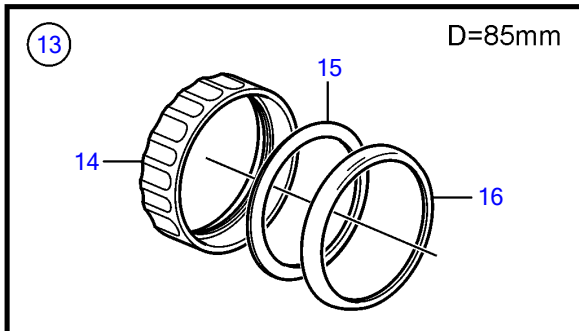

V8-300-E-B, V8-320-E-B

D=85mm

D=110mm

V8-300-E-B, V8-320-E-B

REF	PART NO.	QTY	DESCRIPTION	SEE SEC.	NOTES
1	21509646	1	Tachometer		6000 rpm, Black, replaced by next part number
	21628158	1	Tachometer		6000 rpm, Black
	21509644	1	Tachometer		6000 rpm, White, replaced by next part number
	21628157	1	Tachometer		6000 rpm, White
2	3884843	1	• Wiring harness		
3	21234545	1	Tachometer kit		6000 rpm, Black
	21511183	1	Tachometer kit		6000 rpm, Black
	21234544	1	Tachometer kit		6000 rpm, White, replaced by next part number
	21511180	1	Tachometer kit		
4	874930	1	Speedometer		White 0-40 Knots, 0-45 mph
	874917	1	Speedometer		Black 0-40 knots, 0-45 mph
	881650	1	Speedometer		White 0-60 Knots, 0-70 mph
	881645	1	Speedometer		Black 0-60 knots, 0-70 mph
	3807508	1	Speedometer		Black, 0-45 mph
	3807510	1	Speedometer		Black, 0-70 mph
	3807513	1	Speedometer		White, 0-70 mph
	21265104	1	Speedometer		Unit neutral, D=110mm, Black 0-60 knots
5	874708	1	Mounting kit		Black
6	874449	1	• Attaching ring		
7	874706	1	• Gasket		
8	874447	1	• Ring		
9	3847888	1	Mounting kit		Black
			• Bulletin P-36-9-3	P-36-9-3-EN	New products in the EVC family
10	(3884098)	1	• Attaching ring		Obsolete part
11	3884103	1	• Gasket		
12	3847887	1	• Ring		
13	874732	1	Mounting kit		Chrome
14	874449	1	• Attaching ring		
15	874706	1	• Gasket		
16	874730	1	• Ring		
17	3885216	1	Mounting kit		Chrome
			• Bulletin P-36-9-3	P-36-9-3-EN	New products in the EVC family
18	(3884098)	1	• Attaching ring		Obsolete part
19	3884103	1	• Gasket		
20	3884096	1	• Ring		
21	881612	1	Brace kit		Black
22	881610	2	• Nut		
23	881608	1	• Brace		
24	881609	2	• Stud		
25	874706	1	• Gasket		
26	874447	1	• Ring		
27	881614	1	Brace kit		Chrome
28	881610	2	• Nut		
29	881608	1	• Brace		
30	881609	2	• Stud		
31	874706	1	• Gasket		
32	874730	1	• Ring		
33	3886791	1	X-ring		For flush mounting.
			• Bulletin P-36-9-3	P-36-9-3-EN	New products in the EVC family
34	874844	1	X-ring		For flush mounting.
35	874759	1	Extension cable\verl		L=1000mm
	3807043	1	Extension cable\verl		L=3000mm