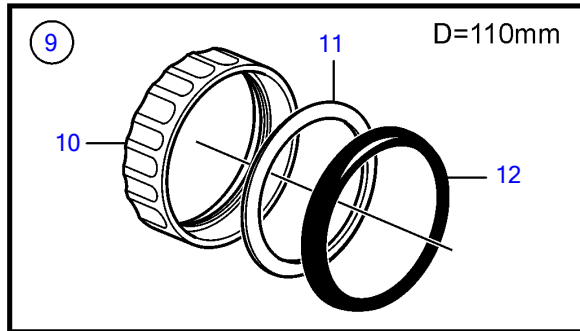

V8-300-E-B, V8-320-E-B

D=85mm

D=110mm

V8-300-E-B, V8-320-E-B

REF	PART NO.	QTY	DESCRIPTION	SEE SEC.	NOTES
1	21509646	1	Tachometer		6000 rpm, Black, replaced by next part number
	21628158	1	Tachometer		6000 rpm, Black
	21509644	1	Tachometer		6000 rpm, White, replaced by next part number
	21628157	1	Tachometer		6000 rpm, White
2	3884843	1	• Wiring harness		
3	21234545	1	Tachometer kit		6000 rpm, Black
	21511183	1	Tachometer kit		6000 rpm, Black
	21234544	1	Tachometer kit		6000 rpm, White, replaced by next part number
	21511180	1	Tachometer kit		
4	874930	1	Speedometer		White 0-40 Knots, 0-45 mph
	874917	1	Speedometer		Black 0-40 knots, 0-45 mph
	881650	1	Speedometer		White 0-60 Knots, 0-70 mph
	881645	1	Speedometer		Black 0-60 knots, 0-70 mph
	3807508	1	Speedometer		Black, 0-45 mph
	3807510	1	Speedometer		Black, 0-70 mph
	3807513	1	Speedometer		White, 0-70 mph
	21265104	1	Speedometer		Unit neutral, D=110mm, Black 0-60 knots
5	874708	1	Mounting kit		Black
6	874449	1	• Attaching ring		
7	874706	1	• Gasket		
8	874447	1	• Ring		
9	3847888	1	Mounting kit		Black
			• Bulletin P-36-9-3	P-36-9-3-EN	New products in the EVC family
10	(3884098)	1	• Attaching ring		Obsolete part
11	3884103	1	• Gasket		
12	3847887	1	• Ring		
13	874732	1	Mounting kit		Chrome
14	874449	1	• Attaching ring		
15	874706	1	• Gasket		
16	874730	1	• Ring		
17	3885216	1	Mounting kit		Chrome
			• Bulletin P-36-9-3	P-36-9-3-EN	New products in the EVC family
18	(3884098)	1	• Attaching ring		Obsolete part
19	3884103	1	• Gasket		
20	3884096	1	• Ring		
21	881612	1	Brace kit		Black
22	881610	2	• Nut		
23	881608	1	• Brace		
24	881609	2	• Stud		
25	874706	1	• Gasket		
26	874447	1	• Ring		
27	881614	1	Brace kit		Chrome
28	881610	2	• Nut		
29	881608	1	• Brace		
30	881609	2	• Stud		
31	874706	1	• Gasket		
32	874730	1	• Ring		
33	3886791	1	X-ring		For flush mounting.
			• Bulletin P-36-9-3	P-36-9-3-EN	New products in the EVC family
34	874844	1	X-ring		For flush mounting.
35	874759	1	Extension cable\verl		L=1000mm
	3807043	1	Extension cable\verl		L=3000mm