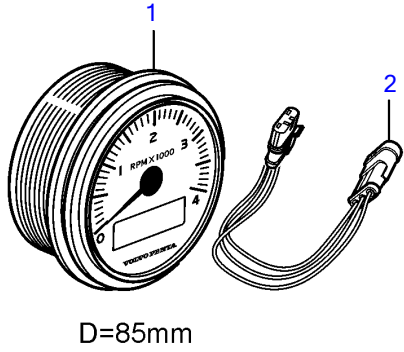

V8-300-E-B, V8-320-E-B

D=85mm

D=110mm

V8-300-E-B, V8-320-E-B

REF	PART NO.	QTY	DESCRIPTION	SEE SEC.	NOTES
1	21509646	1	Tachometer		6000 rpm, Black, replaced by next part number
	21628158	1	Tachometer		6000 rpm, Black
	21509644	1	Tachometer		6000 rpm, White, replaced by next part number
	21628157	1	Tachometer		6000 rpm, White
2	3884843	1	• Wiring harness		
3	21234545	1	Tachometer kit		6000 rpm, Black
	21511183	1	Tachometer kit		6000 rpm, Black
	21234544	1	Tachometer kit		6000 rpm, White, replaced by next part number
	21511180	1	Tachometer kit		
4	874930	1	Speedometer		White 0-40 Knots, 0-45 mph
	874917	1	Speedometer		Black 0-40 knots, 0-45 mph
	881650	1	Speedometer		White 0-60 Knots, 0-70 mph
	881645	1	Speedometer		Black 0-60 knots, 0-70 mph
	3807508	1	Speedometer		Black, 0-45 mph
	3807510	1	Speedometer		Black, 0-70 mph
	3807513	1	Speedometer		White, 0-70 mph
	21265104	1	Speedometer		Unit neutral, D=110mm, Black 0-60 knots
5	874708	1	Mounting kit		Black
6	874449	1	• Attaching ring		
7	874706	1	• Gasket		
8	874447	1	• Ring		
9	3847888	1	Mounting kit		Black
			• Bulletin P-36-9-3	P-36-9-3-EN	New products in the EVC family
10	(3884098)	1	• Attaching ring		Obsolete part
11	3884103	1	• Gasket		
12	3847887	1	• Ring		
13	874732	1	Mounting kit		Chrome
14	874449	1	• Attaching ring		
15	874706	1	• Gasket		
16	874730	1	• Ring		
17	3885216	1	Mounting kit		Chrome
			• Bulletin P-36-9-3	P-36-9-3-EN	New products in the EVC family
18	(3884098)	1	• Attaching ring		Obsolete part
19	3884103	1	• Gasket		
20	3884096	1	• Ring		
21	881612	1	Brace kit		Black
22	881610	2	• Nut		
23	881608	1	• Brace		
24	881609	2	• Stud		
25	874706	1	• Gasket		
26	874447	1	• Ring		
27	881614	1	Brace kit		Chrome
28	881610	2	• Nut		
29	881608	1	• Brace		
30	881609	2	• Stud		
31	874706	1	• Gasket		
32	874730	1	• Ring		
33	3886791	1	X-ring		For flush mounting.
			• Bulletin P-36-9-3	P-36-9-3-EN	New products in the EVC family
34	874844	1	X-ring		For flush mounting.
35	874759	1	Extension cable\verl		L=1000mm
	3807043	1	Extension cable\verl		L=3000mm