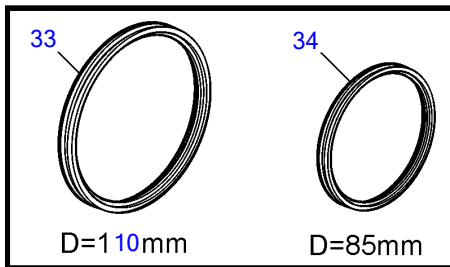

V8-300-E-B, V8-320-E-B

D=85mm

D=110mm

V8-300-E-B, V8-320-E-B

REF	PART NO.	QTY	DESCRIPTION	SEE SEC.	NOTES
1	21509646	1	Tachometer		6000 rpm, Black, replaced by next part number
	21628158	1	Tachometer		6000 rpm, Black
	21509644	1	Tachometer		6000 rpm, White, replaced by next part number
	21628157	1	Tachometer		6000 rpm, White
2	3884843	1	• Wiring harness		
3	21234545	1	Tachometer kit		6000 rpm, Black
	21511183	1	Tachometer kit		6000 rpm, Black
	21234544	1	Tachometer kit		6000 rpm, White, replaced by next part number
	21511180	1	Tachometer kit		
4	874930	1	Speedometer		White 0-40 Knots, 0-45 mph
	874917	1	Speedometer		Black 0-40 knots, 0-45 mph
	881650	1	Speedometer		White 0-60 Knots, 0-70 mph
	881645	1	Speedometer		Black 0-60 knots, 0-70 mph
	3807508	1	Speedometer		Black, 0-45 mph
	3807510	1	Speedometer		Black, 0-70 mph
	3807513	1	Speedometer		White, 0-70 mph
	21265104	1	Speedometer		Unit neutral, D=110mm, Black 0-60 knots
5	874708	1	Mounting kit		Black
6	874449	1	• Attaching ring		
7	874706	1	• Gasket		
8	874447	1	• Ring		
9	3847888	1	Mounting kit		Black
			• Bulletin P-36-9-3	P-36-9-3-EN	New products in the EVC family
10	(3884098)	1	• Attaching ring		Obsolete part
11	3884103	1	• Gasket		
12	3847887	1	• Ring		
13	874732	1	Mounting kit		Chrome
14	874449	1	• Attaching ring		
15	874706	1	• Gasket		
16	874730	1	• Ring		
17	3885216	1	Mounting kit		Chrome
			• Bulletin P-36-9-3	P-36-9-3-EN	New products in the EVC family
18	(3884098)	1	• Attaching ring		Obsolete part
19	3884103	1	• Gasket		
20	3884096	1	• Ring		
21	881612	1	Brace kit		Black
22	881610	2	• Nut		
23	881608	1	• Brace		
24	881609	2	• Stud		
25	874706	1	• Gasket		
26	874447	1	• Ring		
27	881614	1	Brace kit		Chrome
28	881610	2	• Nut		
29	881608	1	• Brace		
30	881609	2	• Stud		
31	874706	1	• Gasket		
32	874730	1	• Ring		
33	3886791	1	X-ring		For flush mounting.
			• Bulletin P-36-9-3	P-36-9-3-EN	New products in the EVC family
34	874844	1	X-ring		For flush mounting.
35	874759	1	Extension cable\verl		L=1000mm
	3807043	1	Extension cable\verl		L=3000mm