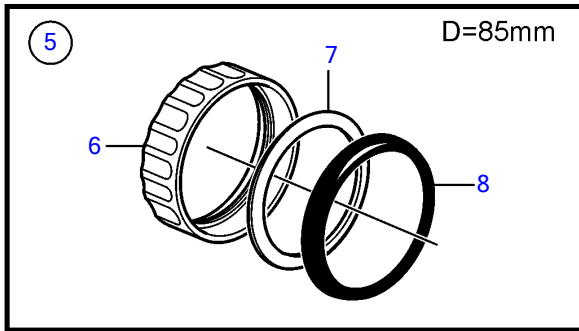

V8-300-E-B, V8-320-E-B

D=85mm

D=110mm

V8-300-E-B, V8-320-E-B

REF	PART NO.	QTY	DESCRIPTION	SEE SEC.	NOTES
1	21509646	1	Tachometer		6000 rpm, Black, replaced by next part number
	21628158	1	Tachometer		6000 rpm, Black
	21509644	1	Tachometer		6000 rpm, White, replaced by next part number
	21628157	1	Tachometer		6000 rpm, White
2	3884843	1	• Wiring harness		
3	21234545	1	Tachometer kit		6000 rpm, Black
	21511183	1	Tachometer kit		6000 rpm, Black
	21234544	1	Tachometer kit		6000 rpm, White, replaced by next part number
	21511180	1	Tachometer kit		
4	874930	1	Speedometer		White 0-40 Knots, 0-45 mph
	874917	1	Speedometer		Black 0-40 knots, 0-45 mph
	881650	1	Speedometer		White 0-60 Knots, 0-70 mph
	881645	1	Speedometer		Black 0-60 knots, 0-70 mph
	3807508	1	Speedometer		Black, 0-45 mph
	3807510	1	Speedometer		Black, 0-70 mph
	3807513	1	Speedometer		White, 0-70 mph
	21265104	1	Speedometer		Unit neutral, D=110mm, Black 0-60 knots
5	874708	1	Mounting kit		Black
6	874449	1	• Attaching ring		
7	874706	1	• Gasket		
8	874447	1	• Ring		
9	3847888	1	Mounting kit		Black
			• Bulletin P-36-9-3	P-36-9-3-EN	New products in the EVC family
10	(3884098)	1	• Attaching ring		Obsolete part
11	3884103	1	• Gasket		
12	3847887	1	• Ring		
13	874732	1	Mounting kit		Chrome
14	874449	1	• Attaching ring		
15	874706	1	• Gasket		
16	874730	1	• Ring		
17	3885216	1	Mounting kit		Chrome
			• Bulletin P-36-9-3	P-36-9-3-EN	New products in the EVC family
18	(3884098)	1	• Attaching ring		Obsolete part
19	3884103	1	• Gasket		
20	3884096	1	• Ring		
21	881612	1	Brace kit		Black
22	881610	2	• Nut		
23	881608	1	• Brace		
24	881609	2	• Stud		
25	874706	1	• Gasket		
26	874447	1	• Ring		
27	881614	1	Brace kit		Chrome
28	881610	2	• Nut		
29	881608	1	• Brace		
30	881609	2	• Stud		
31	874706	1	• Gasket		
32	874730	1	• Ring		
33	3886791	1	X-ring		For flush mounting.
			• Bulletin P-36-9-3	P-36-9-3-EN	New products in the EVC family
34	874844	1	X-ring		For flush mounting.
35	874759	1	Extension cable\verl		L=1000mm
	3807043	1	Extension cable\verl		L=3000mm