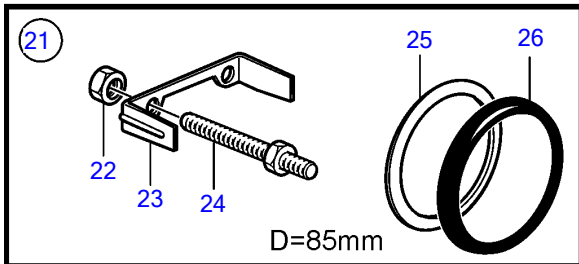

V8-300-E-B, V8-320-E-B

D=85mm

D=110mm

V8-300-E-B, V8-320-E-B

REF	PART NO.	QTY	DESCRIPTION	SEE SEC.	NOTES
1	21509646	1	Tachometer		6000 rpm, Black, replaced by next part number
	21628158	1	Tachometer		6000 rpm, Black
	21509644	1	Tachometer		6000 rpm, White, replaced by next part number
	21628157	1	Tachometer		6000 rpm, White
2	3884843	1	• Wiring harness		
3	21234545	1	Tachometer kit		6000 rpm, Black
	21511183	1	Tachometer kit		6000 rpm, Black
	21234544	1	Tachometer kit		6000 rpm, White, replaced by next part number
	21511180	1	Tachometer kit		
4	874930	1	Speedometer		White 0-40 Knots, 0-45 mph
	874917	1	Speedometer		Black 0-40 knots, 0-45 mph
	881650	1	Speedometer		White 0-60 Knots, 0-70 mph
	881645	1	Speedometer		Black 0-60 knots, 0-70 mph
	3807508	1	Speedometer		Black, 0-45 mph
	3807510	1	Speedometer		Black, 0-70 mph
	3807513	1	Speedometer		White, 0-70 mph
	21265104	1	Speedometer		Unit neutral, D=110mm, Black 0-60 knots
5	874708	1	Mounting kit		Black
6	874449	1	• Attaching ring		
7	874706	1	• Gasket		
8	874447	1	• Ring		
9	3847888	1	Mounting kit		Black
			• Bulletin P-36-9-3	P-36-9-3-EN	New products in the EVC family
10	(3884098)	1	• Attaching ring		Obsolete part
11	3884103	1	• Gasket		
12	3847887	1	• Ring		
13	874732	1	Mounting kit		Chrome
14	874449	1	• Attaching ring		
15	874706	1	• Gasket		
16	874730	1	• Ring		
17	3885216	1	Mounting kit		Chrome
			• Bulletin P-36-9-3	P-36-9-3-EN	New products in the EVC family
18	(3884098)	1	• Attaching ring		Obsolete part
19	3884103	1	• Gasket		
20	3884096	1	• Ring		
21	881612	1	Brace kit		Black
22	881610	2	• Nut		
23	881608	1	• Brace		
24	881609	2	• Stud		
25	874706	1	• Gasket		
26	874447	1	• Ring		
27	881614	1	Brace kit		Chrome
28	881610	2	• Nut		
29	881608	1	• Brace		
30	881609	2	• Stud		
31	874706	1	• Gasket		
32	874730	1	• Ring		
33	3886791	1	X-ring		For flush mounting.
			• Bulletin P-36-9-3	P-36-9-3-EN	New products in the EVC family
34	874844	1	X-ring		For flush mounting.
35	874759	1	Extension cable\verl		L=1000mm
	3807043	1	Extension cable\verl		L=3000mm