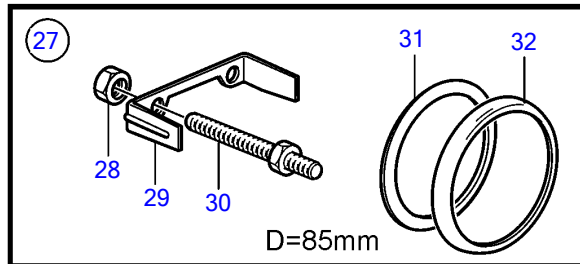

V8-300-E-B, V8-320-E-B

D=85mm

D=110mm

V8-300-E-B, V8-320-E-B

REF	PART NO.	QTY	DESCRIPTION	SEE SEC.	NOTES
1	21509646	1	Tachometer		6000 rpm, Black, replaced by next part number
	21628158	1	Tachometer		6000 rpm, Black
	21509644	1	Tachometer		6000 rpm, White, replaced by next part number
	21628157	1	Tachometer		6000 rpm, White
2	3884843	1	• Wiring harness		
3	21234545	1	Tachometer kit		6000 rpm, Black
	21511183	1	Tachometer kit		6000 rpm, Black
	21234544	1	Tachometer kit		6000 rpm, White, replaced by next part number
	21511180	1	Tachometer kit		
4	874930	1	Speedometer		White 0-40 Knots, 0-45 mph
	874917	1	Speedometer		Black 0-40 knots, 0-45 mph
	881650	1	Speedometer		White 0-60 Knots, 0-70 mph
	881645	1	Speedometer		Black 0-60 knots, 0-70 mph
	3807508	1	Speedometer		Black, 0-45 mph
	3807510	1	Speedometer		Black, 0-70 mph
	3807513	1	Speedometer		White, 0-70 mph
	21265104	1	Speedometer		Unit neutral, D=110mm, Black 0-60 knots
5	874708	1	Mounting kit		Black
6	874449	1	• Attaching ring		
7	874706	1	• Gasket		
8	874447	1	• Ring		
9	3847888	1	Mounting kit		Black
			• Bulletin P-36-9-3	P-36-9-3-EN	New products in the EVC family
10	(3884098)	1	• Attaching ring		Obsolete part
11	3884103	1	• Gasket		
12	3847887	1	• Ring		
13	874732	1	Mounting kit		Chrome
14	874449	1	• Attaching ring		
15	874706	1	• Gasket		
16	874730	1	• Ring		
17	3885216	1	Mounting kit		Chrome
			• Bulletin P-36-9-3	P-36-9-3-EN	New products in the EVC family
18	(3884098)	1	• Attaching ring		Obsolete part
19	3884103	1	• Gasket		
20	3884096	1	• Ring		
21	881612	1	Brace kit		Black
22	881610	2	• Nut		
23	881608	1	• Brace		
24	881609	2	• Stud		
25	874706	1	• Gasket		
26	874447	1	• Ring		
27	881614	1	Brace kit		Chrome
28	881610	2	• Nut		
29	881608	1	• Brace		
30	881609	2	• Stud		
31	874706	1	• Gasket		
32	874730	1	• Ring		
33	3886791	1	X-ring		For flush mounting.
			• Bulletin P-36-9-3	P-36-9-3-EN	New products in the EVC family
34	874844	1	X-ring		For flush mounting.
35	874759	1	Extension cable\verl		L=1000mm
	3807043	1	Extension cable\verl		L=3000mm