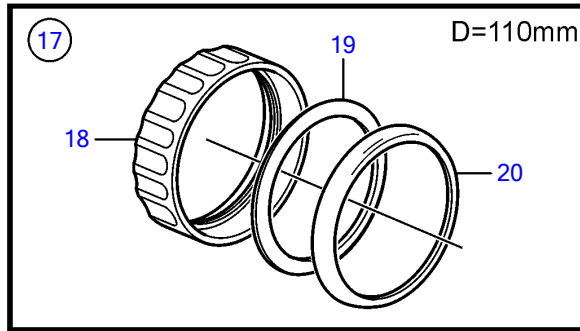

V8-300-E-B, V8-320-E-B

D=85mm

D=110mm

V8-300-E-B, V8-320-E-B

REF	PART NO.	QTY	DESCRIPTION	SEE SEC.	NOTES
1	21509646	1	Tachometer		6000 rpm, Black, replaced by next part number
	21628158	1	Tachometer		6000 rpm, Black
	21509644	1	Tachometer		6000 rpm, White, replaced by next part number
	21628157	1	Tachometer		6000 rpm, White
2	3884843	1	• Wiring harness		
3	21234545	1	Tachometer kit		6000 rpm, Black
	21511183	1	Tachometer kit		6000 rpm, Black
	21234544	1	Tachometer kit		6000 rpm, White, replaced by next part number
	21511180	1	Tachometer kit		
4	874930	1	Speedometer		White 0-40 Knots, 0-45 mph
	874917	1	Speedometer		Black 0-40 knots, 0-45 mph
	881650	1	Speedometer		White 0-60 Knots, 0-70 mph
	881645	1	Speedometer		Black 0-60 knots, 0-70 mph
	3807508	1	Speedometer		Black, 0-45 mph
	3807510	1	Speedometer		Black, 0-70 mph
	3807513	1	Speedometer		White, 0-70 mph
	21265104	1	Speedometer		Unit neutral, D=110mm, Black 0-60 knots
5	874708	1	Mounting kit		Black
6	874449	1	• Attaching ring		
7	874706	1	• Gasket		
8	874447	1	• Ring		
9	3847888	1	Mounting kit		Black
			• Bulletin P-36-9-3	P-36-9-3-EN	New products in the EVC family
10	(3884098)	1	• Attaching ring		Obsolete part
11	3884103	1	• Gasket		
12	3847887	1	• Ring		
13	874732	1	Mounting kit		Chrome
14	874449	1	• Attaching ring		
15	874706	1	• Gasket		
16	874730	1	• Ring		
17	3885216	1	Mounting kit		Chrome
			• Bulletin P-36-9-3	P-36-9-3-EN	New products in the EVC family
18	(3884098)	1	• Attaching ring		Obsolete part
19	3884103	1	• Gasket		
20	3884096	1	• Ring		
21	881612	1	Brace kit		Black
22	881610	2	• Nut		
23	881608	1	• Brace		
24	881609	2	• Stud		
25	874706	1	• Gasket		
26	874447	1	• Ring		
27	881614	1	Brace kit		Chrome
28	881610	2	• Nut		
29	881608	1	• Brace		
30	881609	2	• Stud		
31	874706	1	• Gasket		
32	874730	1	• Ring		
33	3886791	1	X-ring		For flush mounting.
			• Bulletin P-36-9-3	P-36-9-3-EN	New products in the EVC family
34	874844	1	X-ring		For flush mounting.
35	874759	1	Extension cable\verl		L=1000mm
	3807043	1	Extension cable\verl		L=3000mm