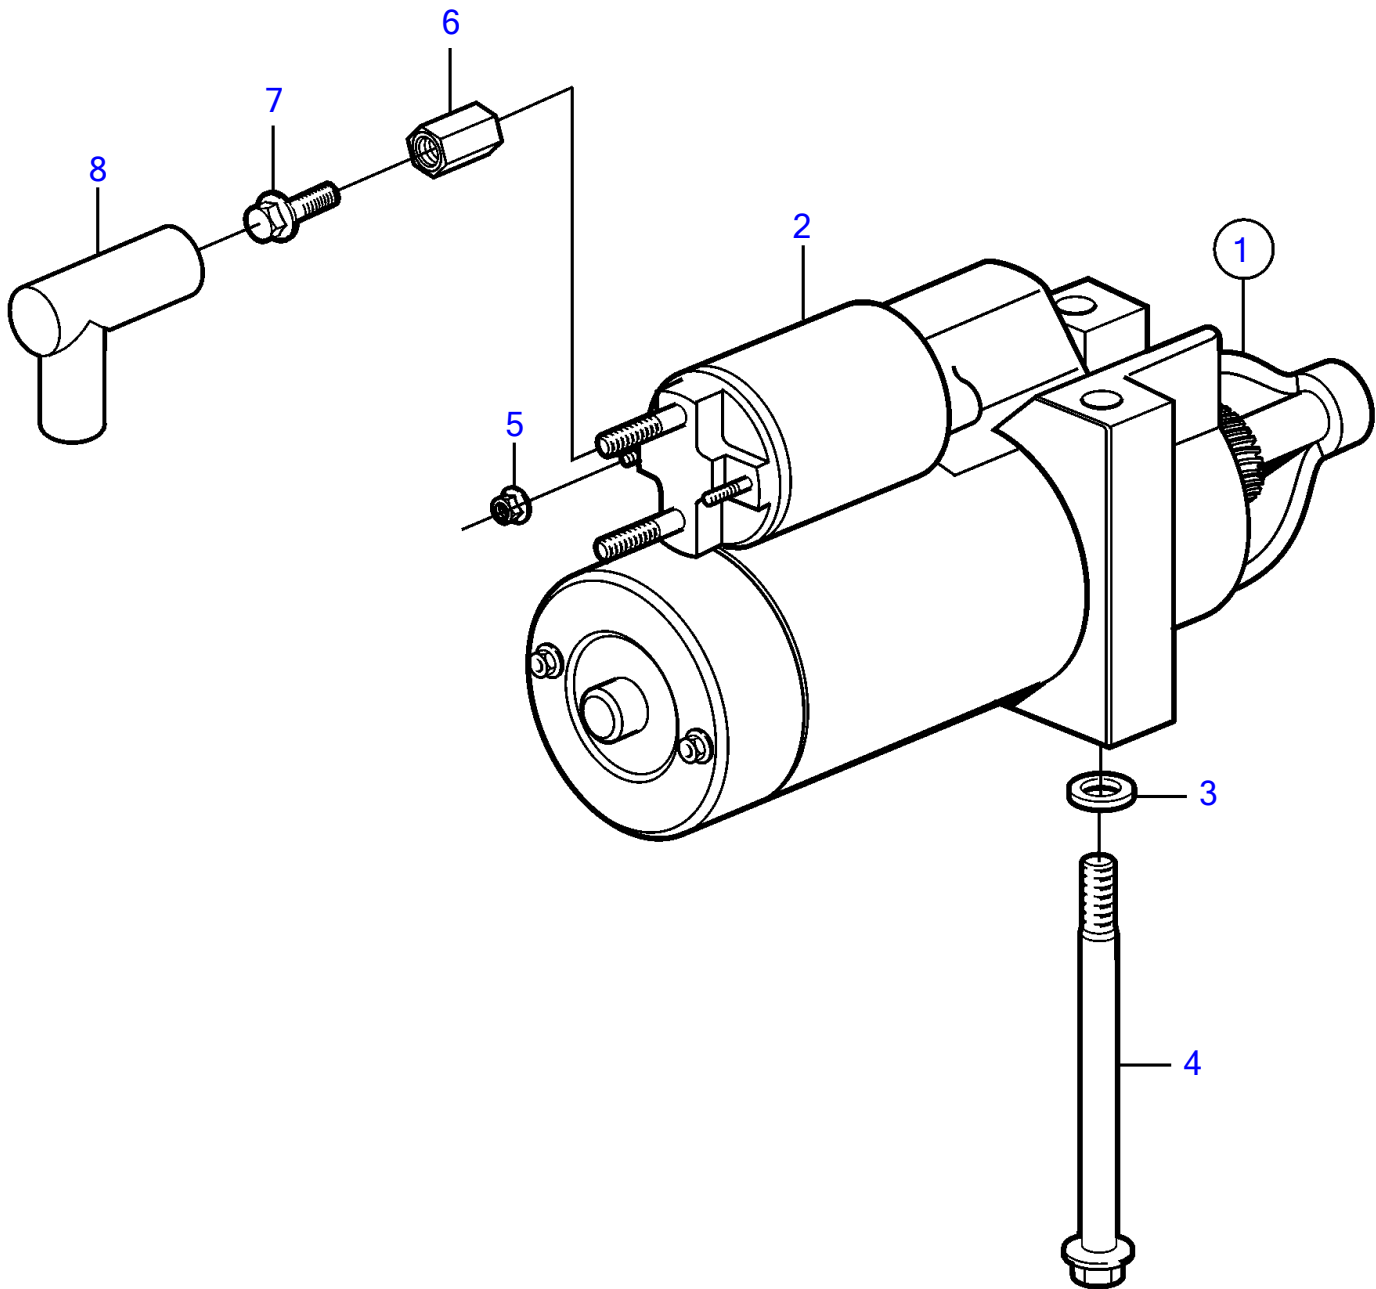

V8-300-E-B, V8-320-E-B

20931

V8-300-E-B, V8-320-E-B

REF	PART NO.	QTY	DESCRIPTION
1	3885317	1	Starter motor
2	3810300	1	• Solenoid kit
3	3854496	2	Washer
4	3854752	2	Screw
5	949874	2	Flange lock nut
6	855314	1	Spacer nut
7	947107	1	Flange screw
		1	Flange screw
8	855798	1	Protecting sleeve