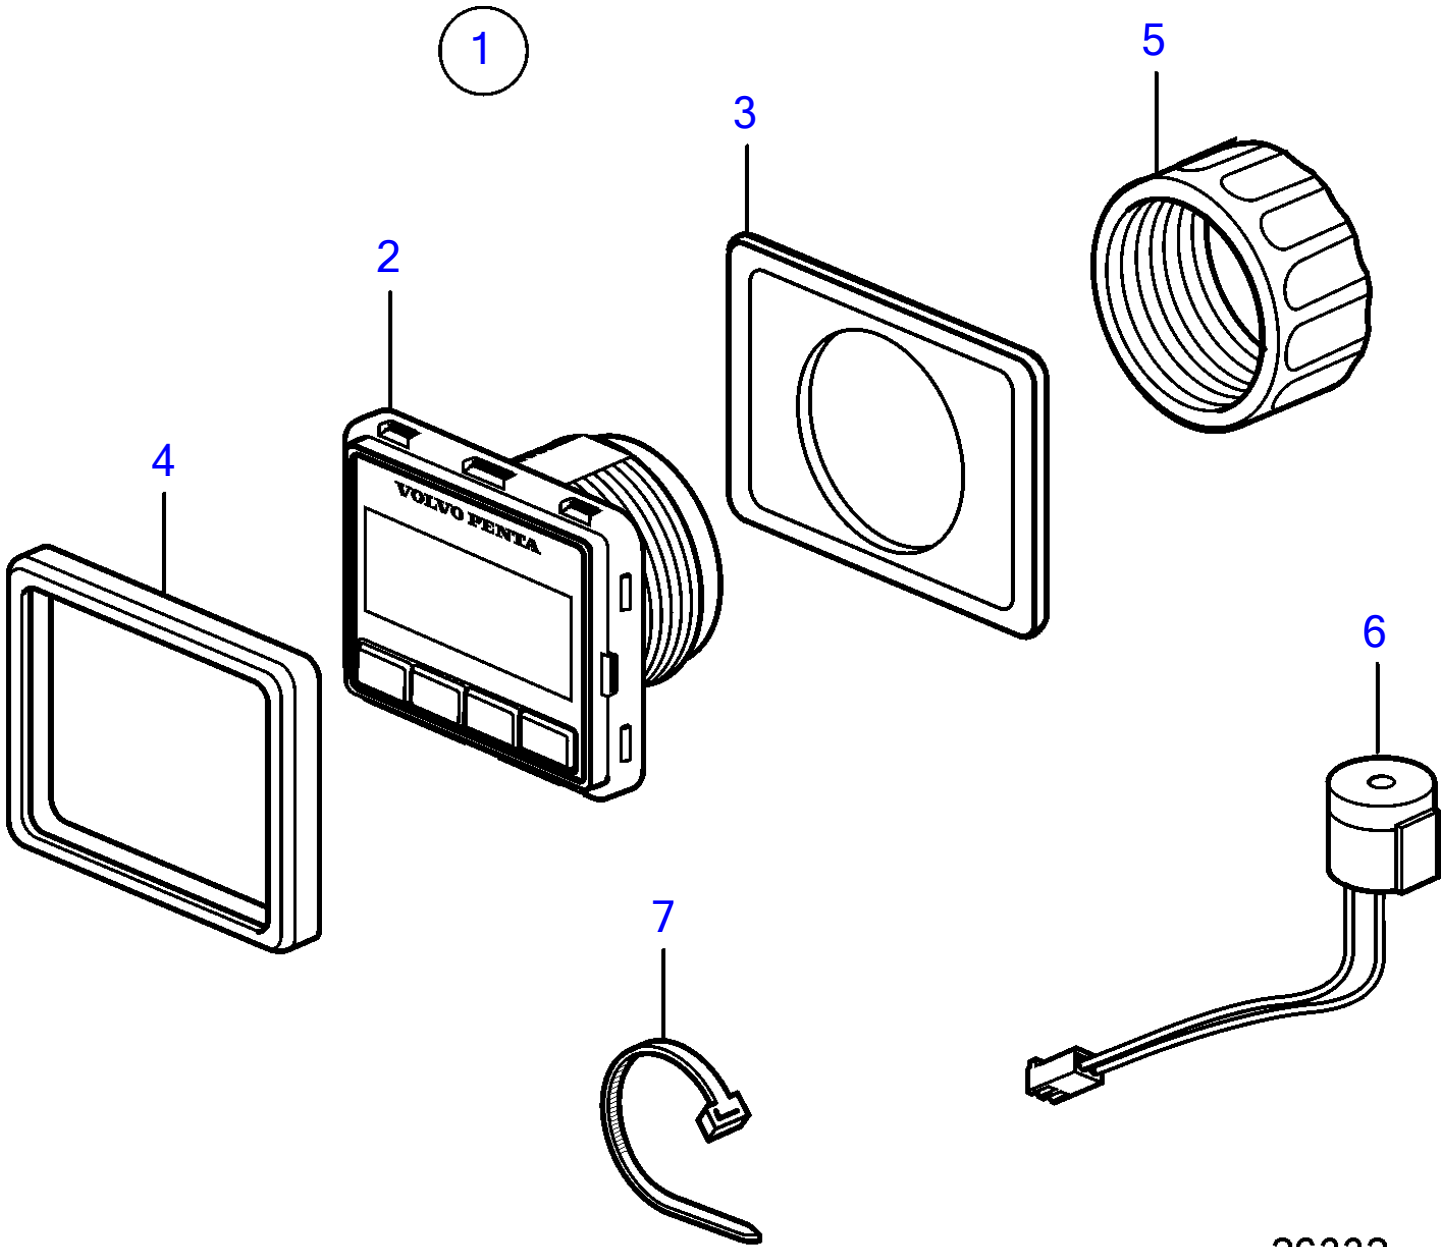

V8-300-E-B, V8-320-E-B

26332

V8-300-E-B, V8-320-E-B

REF	PART NO.	QTY	DESCRIPTION	NOTES
1	21846926	1	Display panel	
2		1	• Display panel	
3	3808135	1	• Gasket	
4	21467057	1	• Frame	
5	3808134	1	• Nut	
6	21358227	1	• Buzzer	
7	948211	X	Cable tie	For top mounting