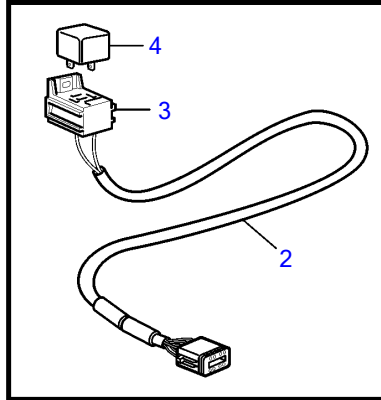

V8-300-E-B, V8-320-E-B

V8-300-E-B, V8-320-E-B

REF	PART NO.	QTY	DESCRIPTION	SEE SEC.	NOTES
1	21825662	1	Cable		Y-split, multisensor
2	21427463	1	Cable		Auxiliary relay
3	977184	1	• Housing		
4	873765	1	Relay		12V
5	3889410	1	Extension cable'verl		L=1.5m
	3842733	1	Extension cable'verl		L=3.0m
	3842734	1	Extension cable'verl		L=5.0m
	3842735	1	Extension cable'verl		L=7.0m
	3842736	1	Extension cable'verl		L=9.0m
	3842737	1	Extension cable'verl		L=11.0m
	21172469	1	Extension cable'verl		L=20m
	21172470	1	Extension cable'verl		L=40m
6	21421945	1	Cable		Steering adapter
7	3588972	1	Cable kit		Y-connector bus cable, 6-pole., L=0.5m
	874960	2	• Housing		
	874959	1	• Housing		
8	3886666	1	Cable, multilink		L=1.5m
	21166002	1	Wiring harness, multilink		7m
	21166003	1	Wiring harness, multilink		9m
	21166004	1	Wiring harness, multilink		13m
9	3588206	1	Cable kit, y-split		
10	21865234	1	Cable		L=1.5m
	874789	1	Cable kit		L=5.0m
	889550	1	Cable		L=7.0m
	889551	1	Cable		L=9.0m
	889552	1	Cable		L=11.0m
	888013	1	Cable		L=13.0m
11	21460908	1	Converter		A-can converter
12	21480272	1	Cable		Extension cable, 6 pin. 1.5m, steering
13	3848966	1	Control unit		Dimmer unit
			• Bulletin P-38-1-1	P-38-1-1-EN	ADU - Automatic Dimmer Unit
14	21469055	1	Connection block		Multi-link hub
15	21825714	1	Terminal		
16	21287072		Wiring harness		T-cable, Multi-link hub
	874960	3	• Housing		
17	21427460	1	Cable		T-cable, Datalink
18	874759	1	Extension cable'verl		extension cable, Easy-link gauges, L=1.0m
	3807043	1	Extension cable'verl		extension cable, Easy-link gauges, L=3.0m