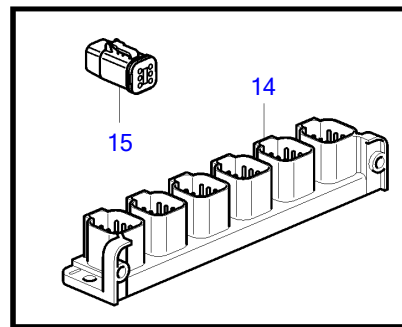

V8-300-E-B, V8-320-E-B

V8-300-E-B, V8-320-E-B

REF	PART NO.	QTY	DESCRIPTION	SEE SEC.	NOTES
1	21825662	1	Cable		Y-split, multisensor
2	21427463	1	Cable		Auxiliary relay
3	977184	1	• Housing		
4	873765	1	Relay		12V
5	3889410	1	Extension cable'verl		L=1.5m
	3842733	1	Extension cable'verl		L=3.0m
	3842734	1	Extension cable'verl		L=5.0m
	3842735	1	Extension cable'verl		L=7.0m
	3842736	1	Extension cable'verl		L=9.0m
	3842737	1	Extension cable'verl		L=11.0m
	21172469	1	Extension cable'verl		L=20m
	21172470	1	Extension cable'verl		L=40m
6	21421945	1	Cable		Steering adapter
7	3588972	1	Cable kit		Y-connector bus cable, 6-pole., L=0.5m
	874960	2	• Housing		
	874959	1	• Housing		
8	3886666	1	Cable, multilink		L=1.5m
	21166002	1	Wiring harness, multilink		7m
	21166003	1	Wiring harness, multilink		9m
	21166004	1	Wiring harness, multilink		13m
9	3588206	1	Cable kit, y-split		
10	21865234	1	Cable		L=1.5m
	874789	1	Cable kit		L=5.0m
	889550	1	Cable		L=7.0m
	889551	1	Cable		L=9.0m
	889552	1	Cable		L=11.0m
	888013	1	Cable		L=13.0m
11	21460908	1	Converter		A-can converter
12	21480272	1	Cable		Extension cable, 6 pin. 1.5m, steering
13	3848966	1	Control unit		Dimmer unit
			• Bulletin P-38-1-1	P-38-1-1-EN	ADU - Automatic Dimmer Unit
14	21469055	1	Connection block		Multi-link hub
15	21825714	1	Terminal		
16	21287072		Wiring harness		T-cable, Multi-link hub
	874960	3	• Housing		
17	21427460	1	Cable		T-cable, Datalink
18	874759	1	Extension cable'verl		extension cable, Easy-link gauges, L=1.0m
	3807043	1	Extension cable'verl		extension cable, Easy-link gauges, L=3.0m